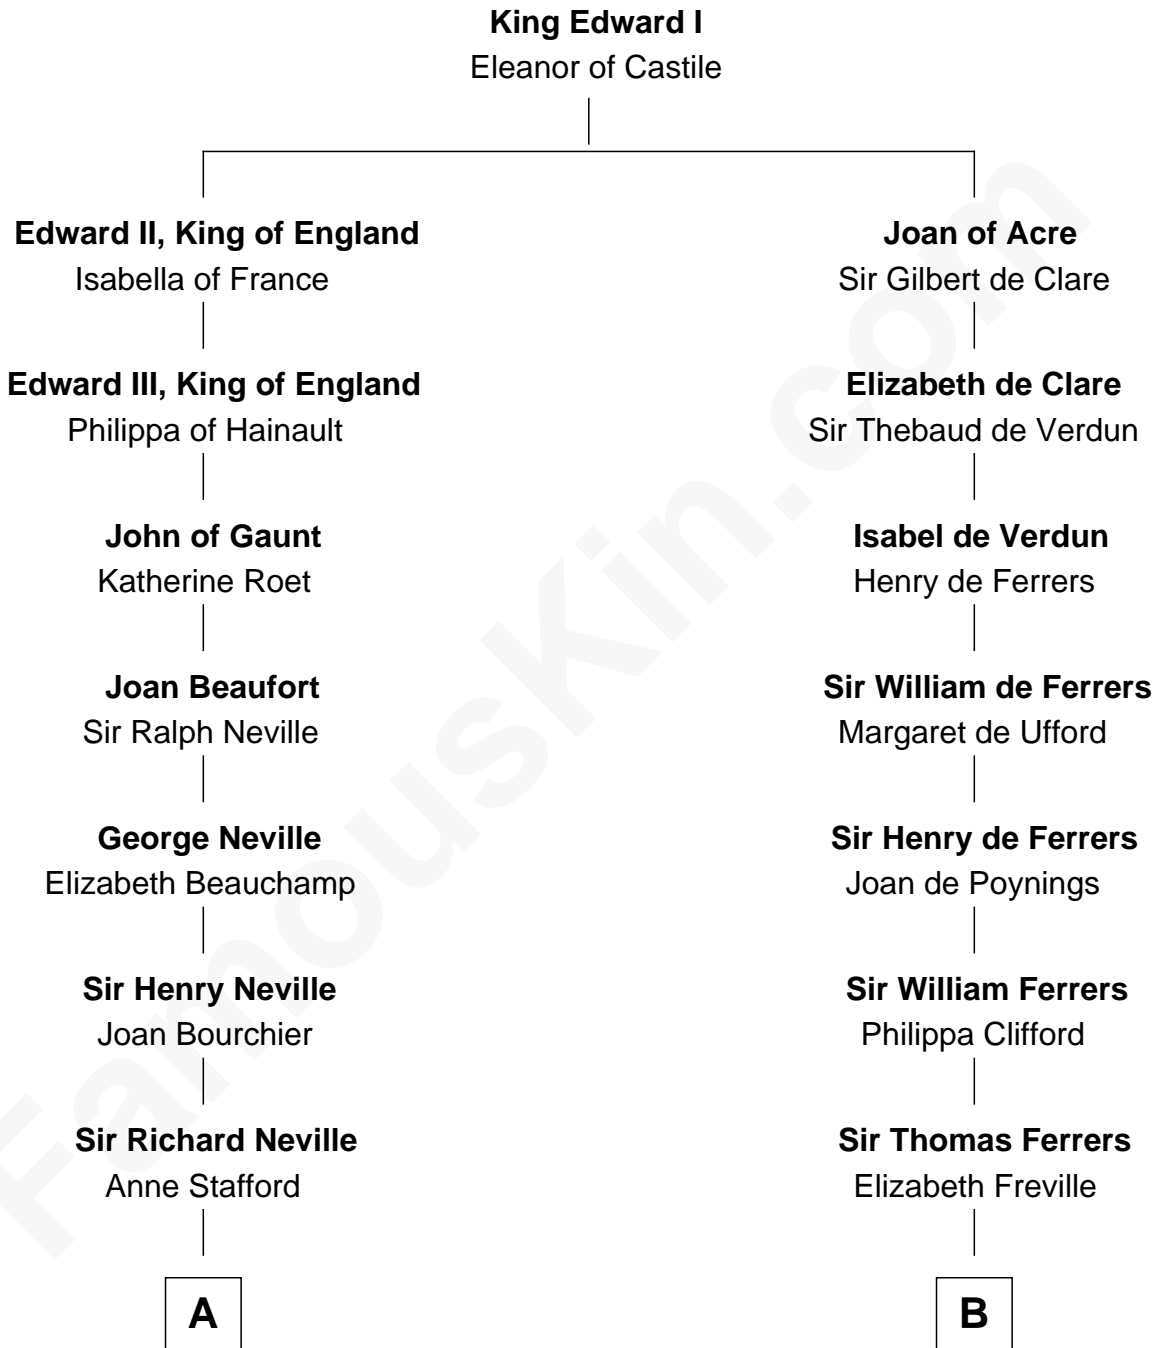

# FamousKin.com Relationship Chart of

**Jimmy Carter**

39th U.S. President

19th cousin 2 times removed of

**Hetty Green**

"The Witch of Wall Street"

**C**

**Mary Kay**  
John Pratt

**James E. Pratt**  
Sophronia C. Cowan

**Nina Pratt**  
William Archibald Carter

**Earl Carter**  
Lillian Gordy

**Jimmy Carter**  
*39th U.S. President*

**D**

**Gideon Howland**  
Mehitable Howland

**Abby Slocum Howland**  
Edward Mott Robinson

**Hetty Green**  
*"The Witch of Wall Street"*

FamousKin.com