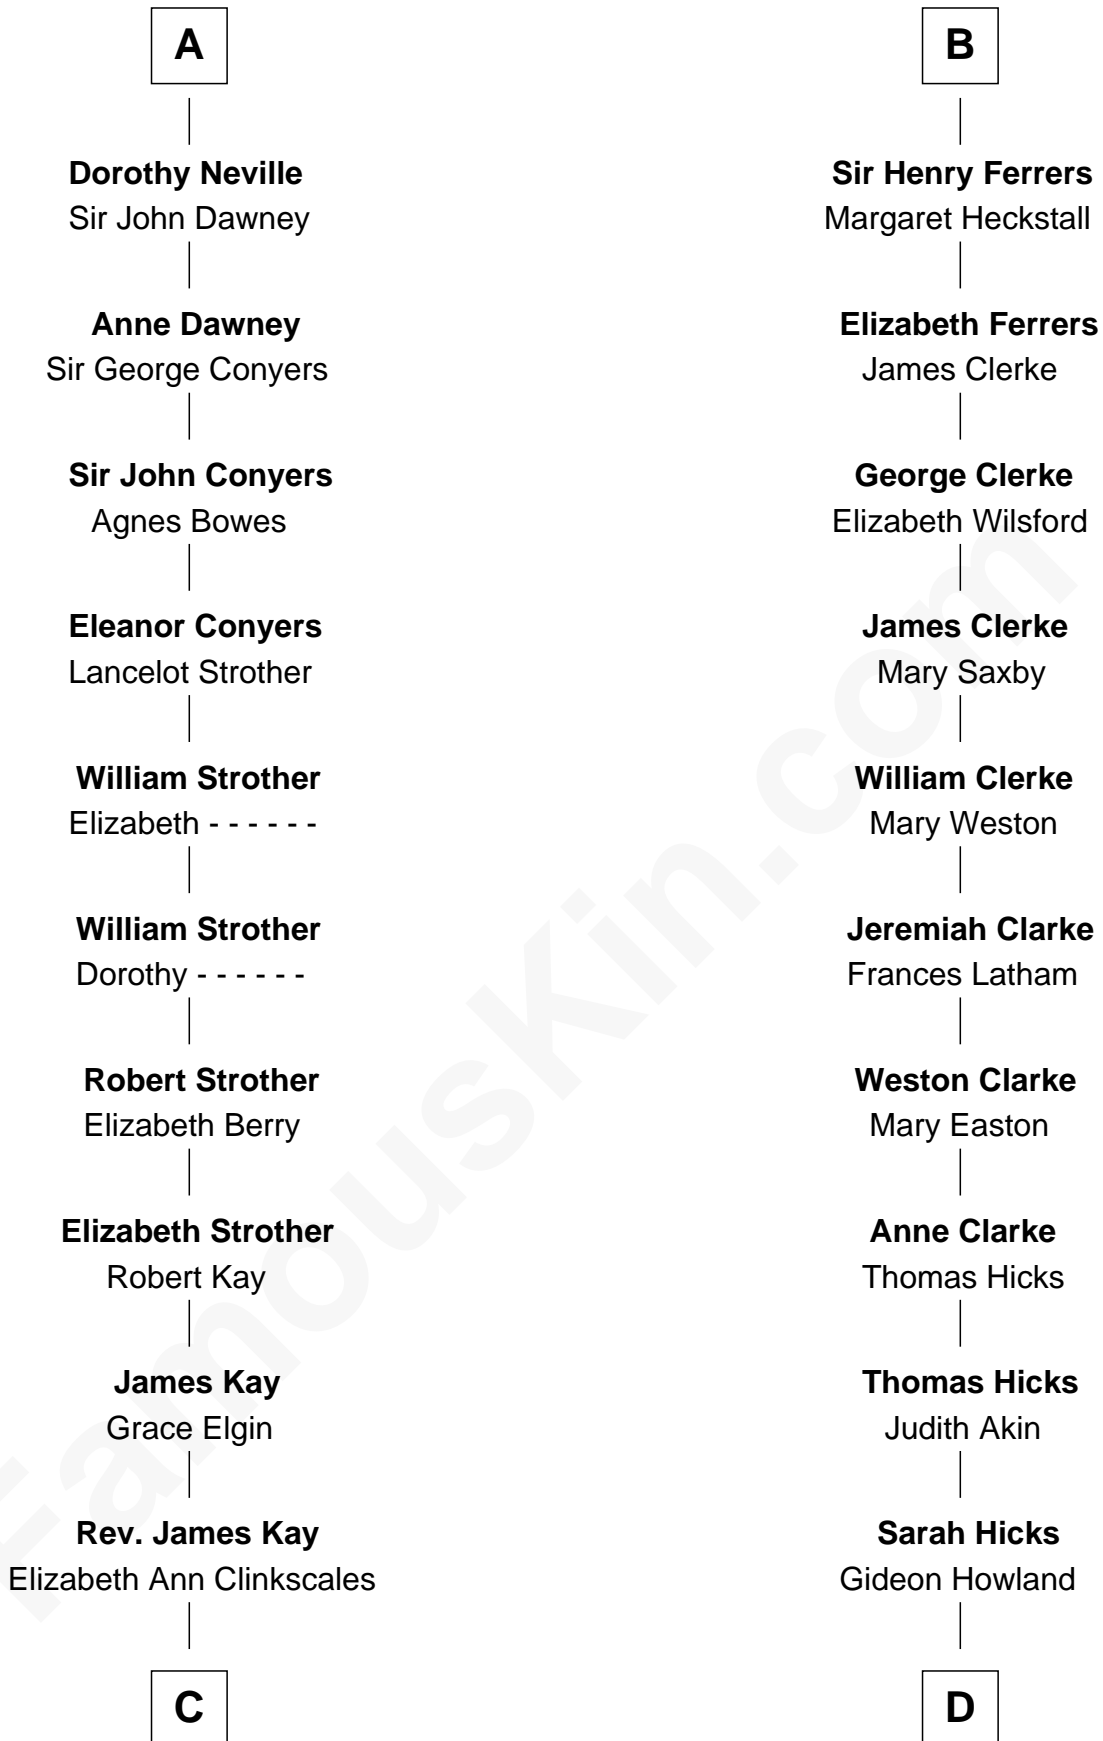

# FamousKin.com Relationship Chart of

**Jimmy Carter**

39th U.S. President

19th cousin 2 times removed of

**Hetty Green**

"The Witch of Wall Street"

**C**

**Mary Kay**  
John Pratt

**James E. Pratt**  
Sophronia C. Cowan

**Nina Pratt**  
William Archibald Carter

**Earl Carter**  
Lillian Gordy

**Jimmy Carter**  
*39th U.S. President*

**D**

**Gideon Howland**  
Mehitable Howland

**Abby Slocum Howland**  
Edward Mott Robinson

**Hetty Green**  
*"The Witch of Wall Street"*

FamousKin.com