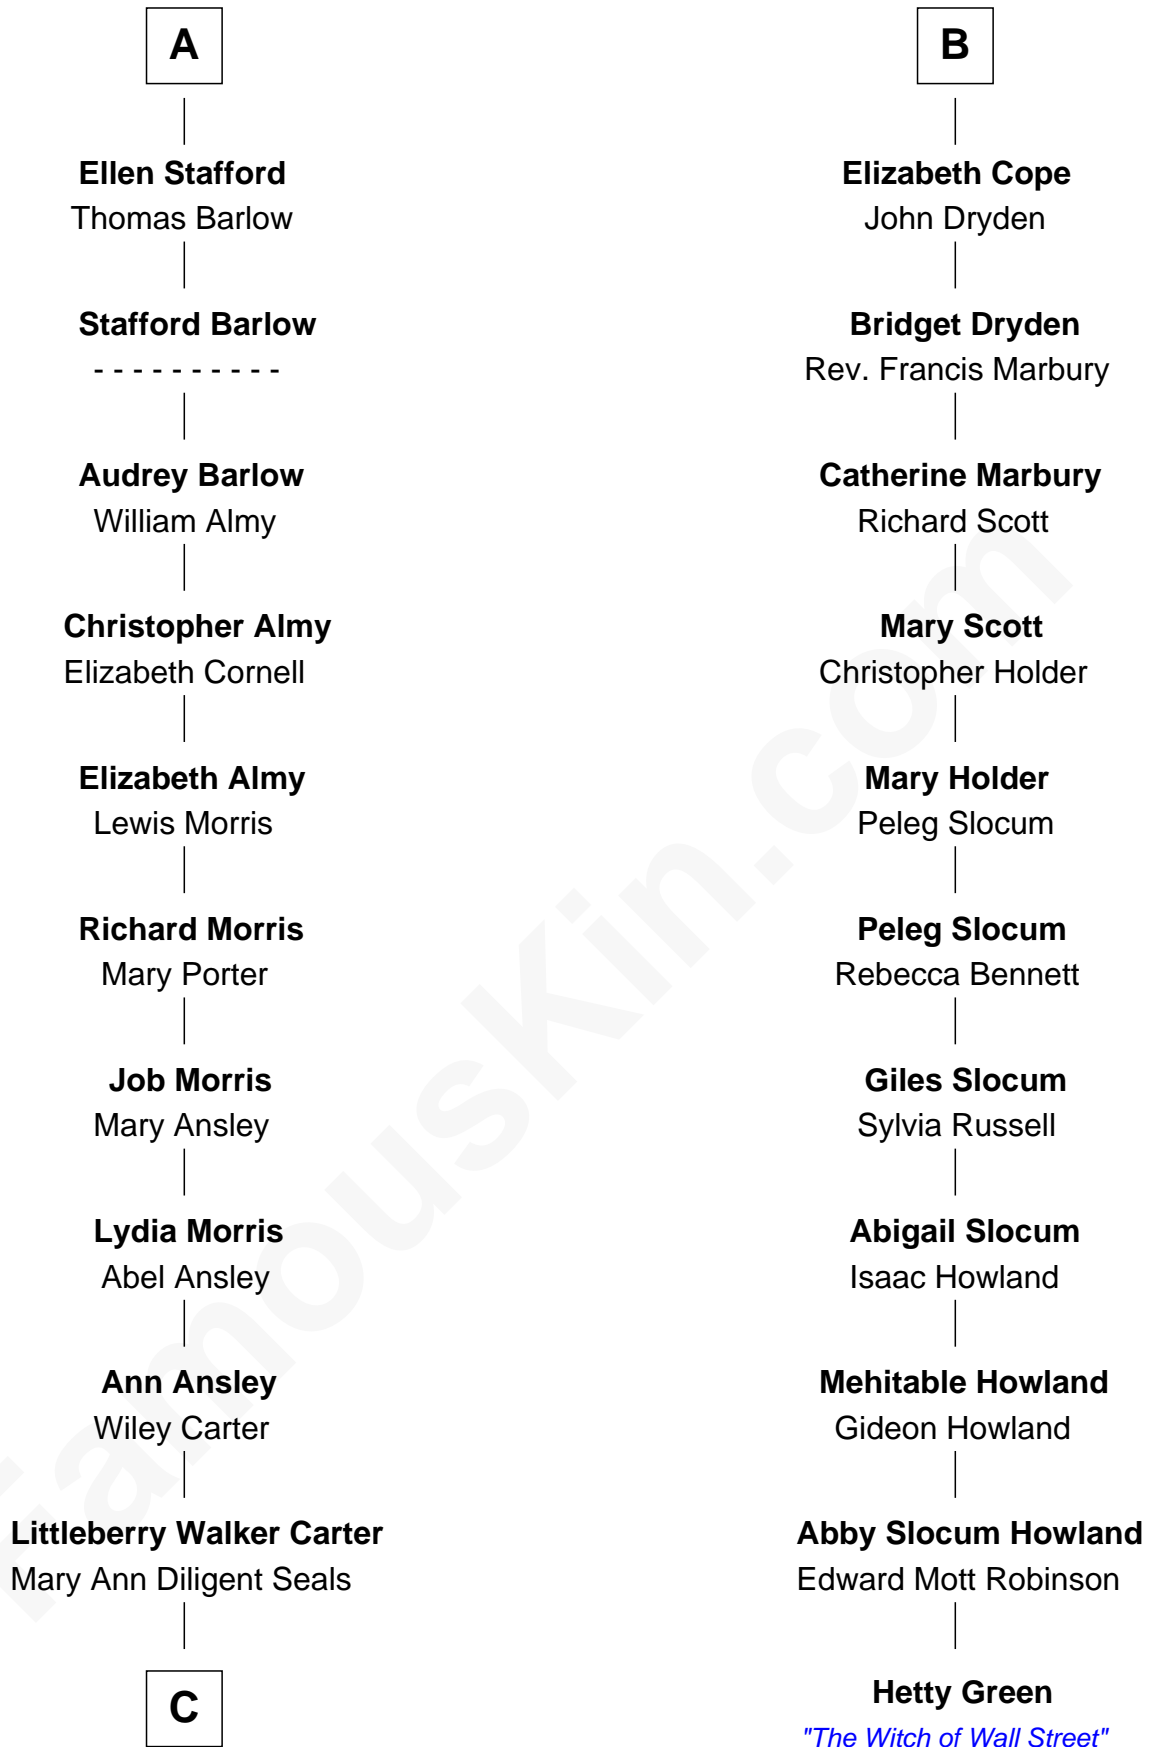

FamousKin.com Relationship Chart of

Jimmy Carter

39th U.S. President

17th cousin 2 times removed of

Hetty Green

"The Witch of Wall Street"

Ralph de Stafford

*with wife
Katherine de Hastang*

Elizabeth de Stafford

John de Ferrers

Robert de Ferrers

Margaret Despencer

Phillippa Ferrers

Sir Thomas Greene

Elizabeth Greene

William Raleigh

Sir Edward Raleigh

Margaret Verney

Sir Edward Raleigh

Anne Chamberlayne

Bridget Raleigh

Sir John Cope

B

C

William Archibald Carter

Nina Pratt

Earl Carter

Lillian Gordy

Jimmy Carter

39th U.S. President

FamousKin.com