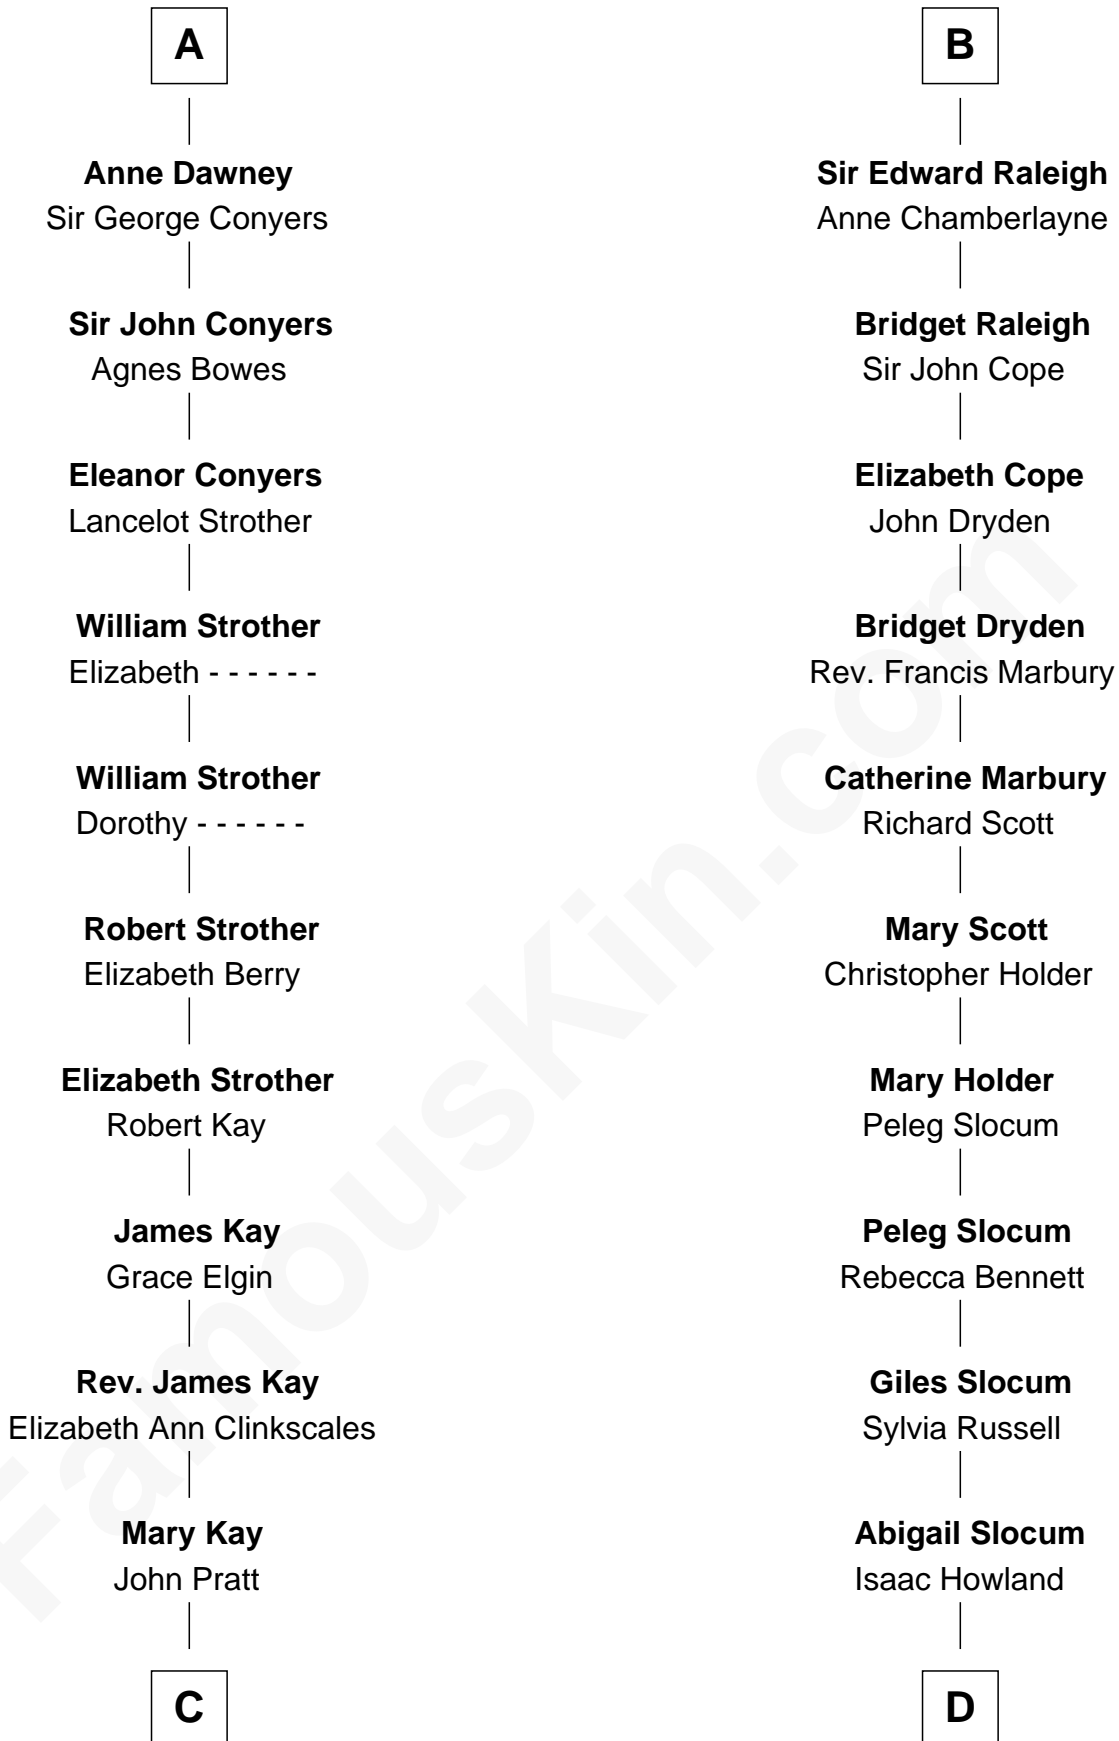

FamousKin.com Relationship Chart of

Jimmy Carter

39th U.S. President

19th cousin 1 time removed of

Hetty Green

"The Witch of Wall Street"

Sir Hugh I de Audley

Iseult de Mortimer

A

Hugh de Audley
Margaret de Clare

Margaret de Audley
Ralph de Stafford

Elizabeth de Stafford
John de Ferrers

Robert de Ferrers
Margaret Despencer

Phillippa Ferrers
Sir Thomas Greene

Elizabeth Greene
William Raleigh

Sir Edward Raleigh
Margaret Verney

B

C

James E. Pratt
Sophronia C. Cowan

Nina Pratt
William Archibald Carter

Earl Carter
Lillian Gordy

Jimmy Carter
39th U.S. President

D