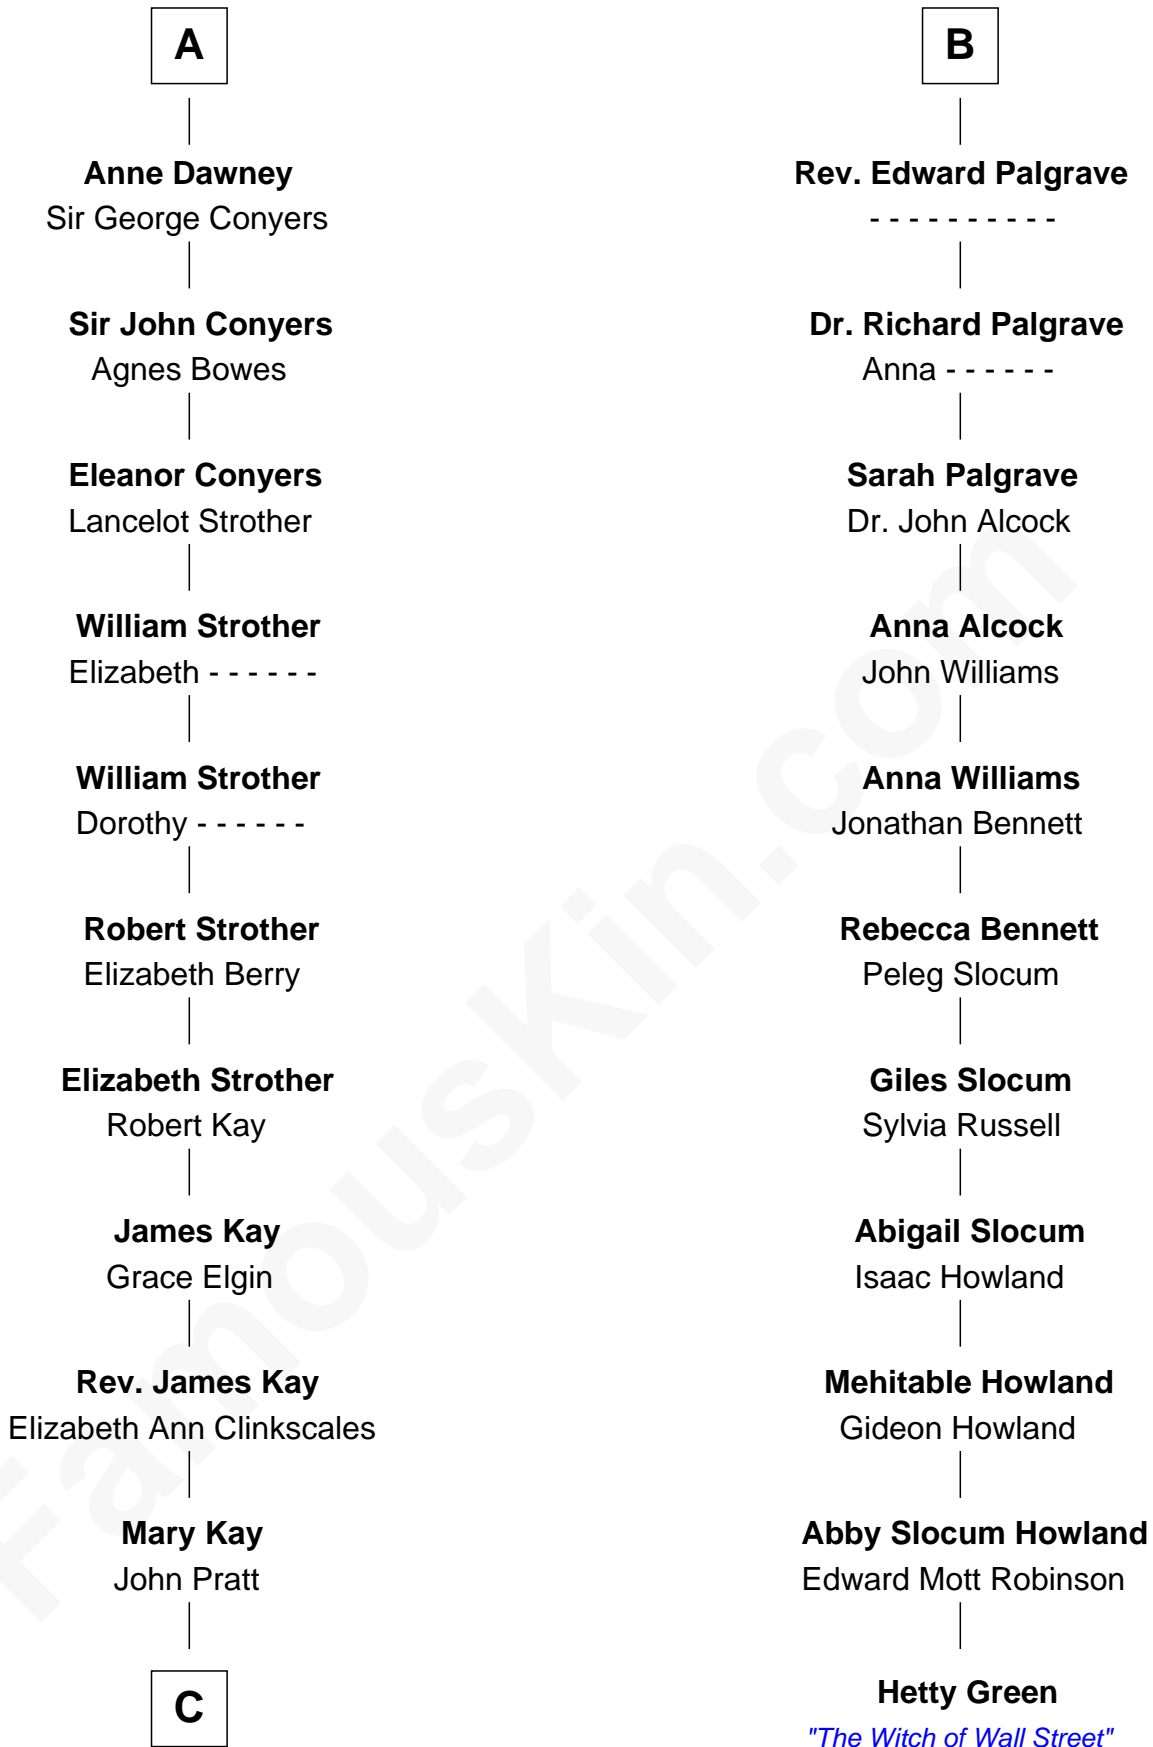

FamousKin.com Relationship Chart of

Jimmy Carter

39th U.S. President

17th cousin 3 times removed of

Hetty Green

"The Witch of Wall Street"

Richard Fitzalan
Eleanor Plantagenet

C

—
James E. Pratt
Sophronia C. Cowan

—
Nina Pratt
William Archibald Carter

—
Earl Carter
Lillian Gordy

—
Jimmy Carter
39th U.S. President

FamousKin.com