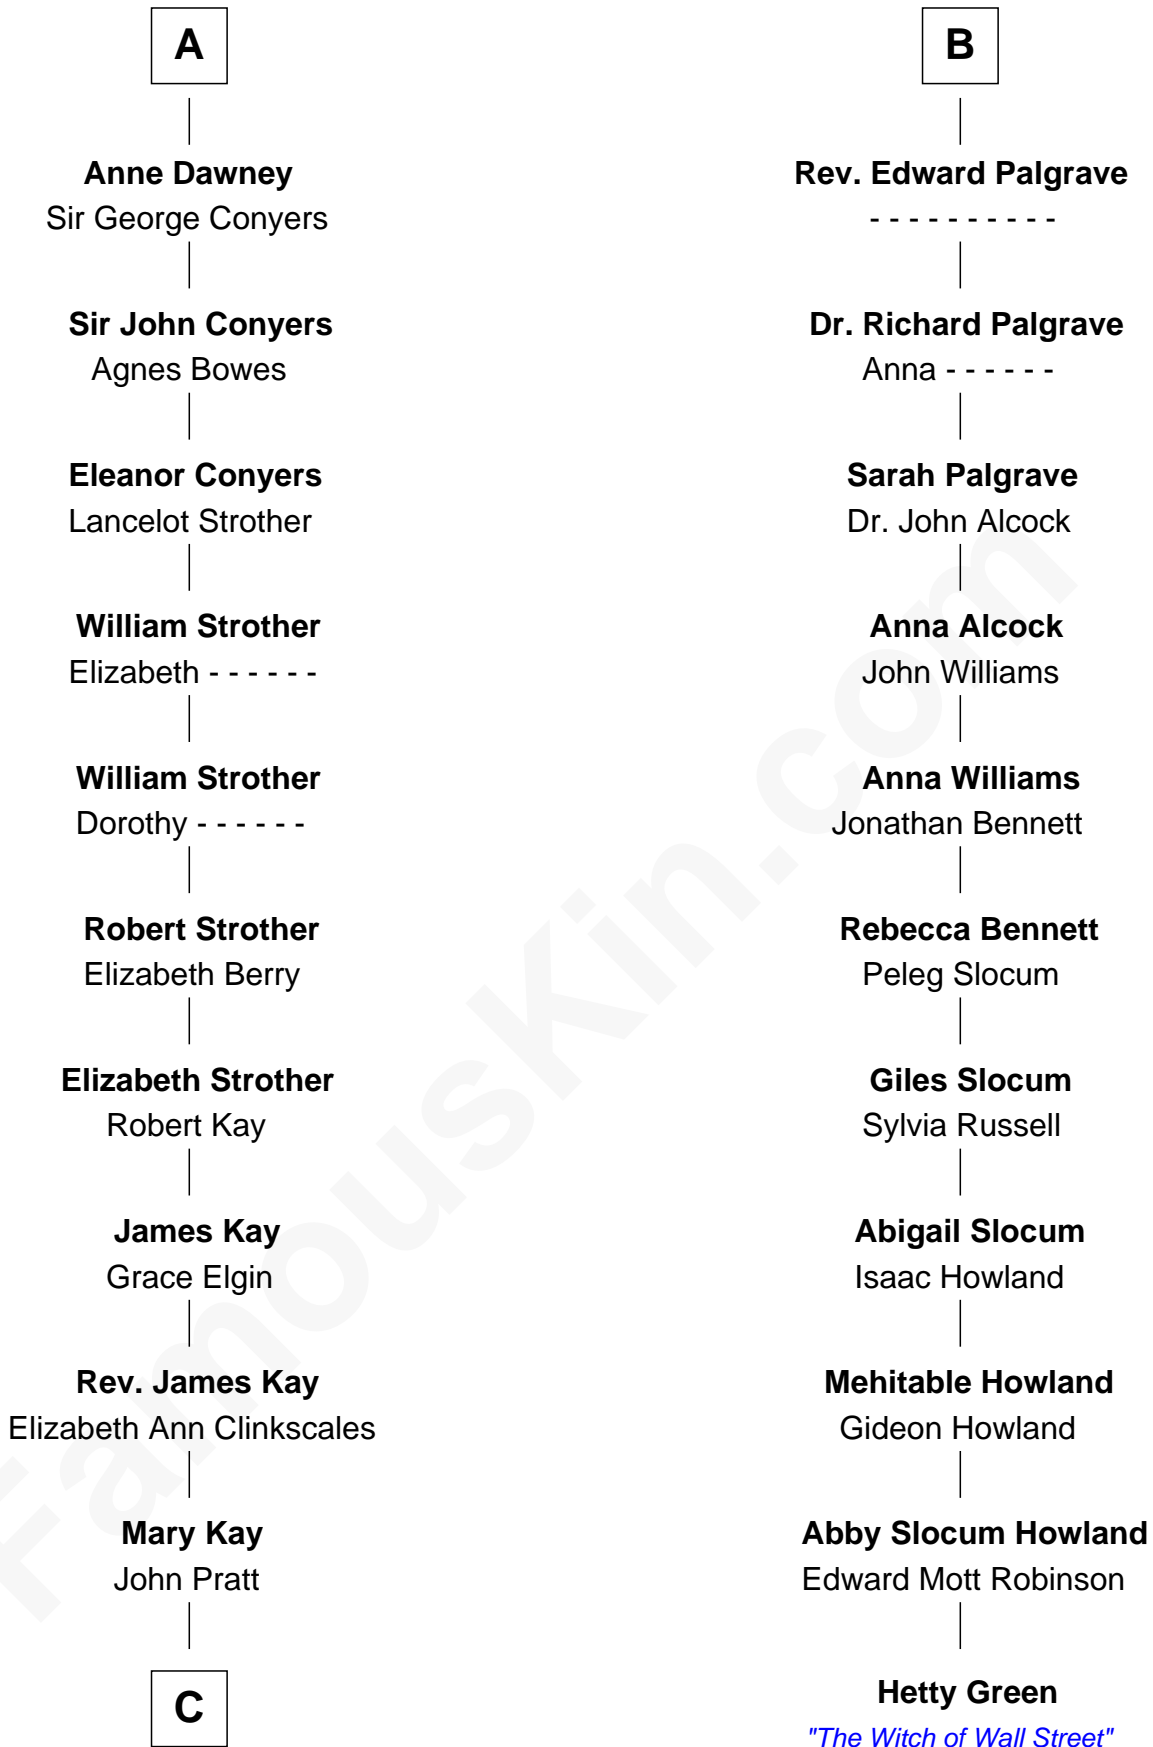

FamousKin.com Relationship Chart of

Jimmy Carter

39th U.S. President

17th cousin 3 times removed of

Hetty Green

"The Witch of Wall Street"

Sir William de Bohun
Elizabeth de Badlesmere

C

—
James E. Pratt
Sophronia C. Cowan

—
Nina Pratt
William Archibald Carter

—
Earl Carter
Lillian Gordy

—
Jimmy Carter
39th U.S. President

FamousKin.com