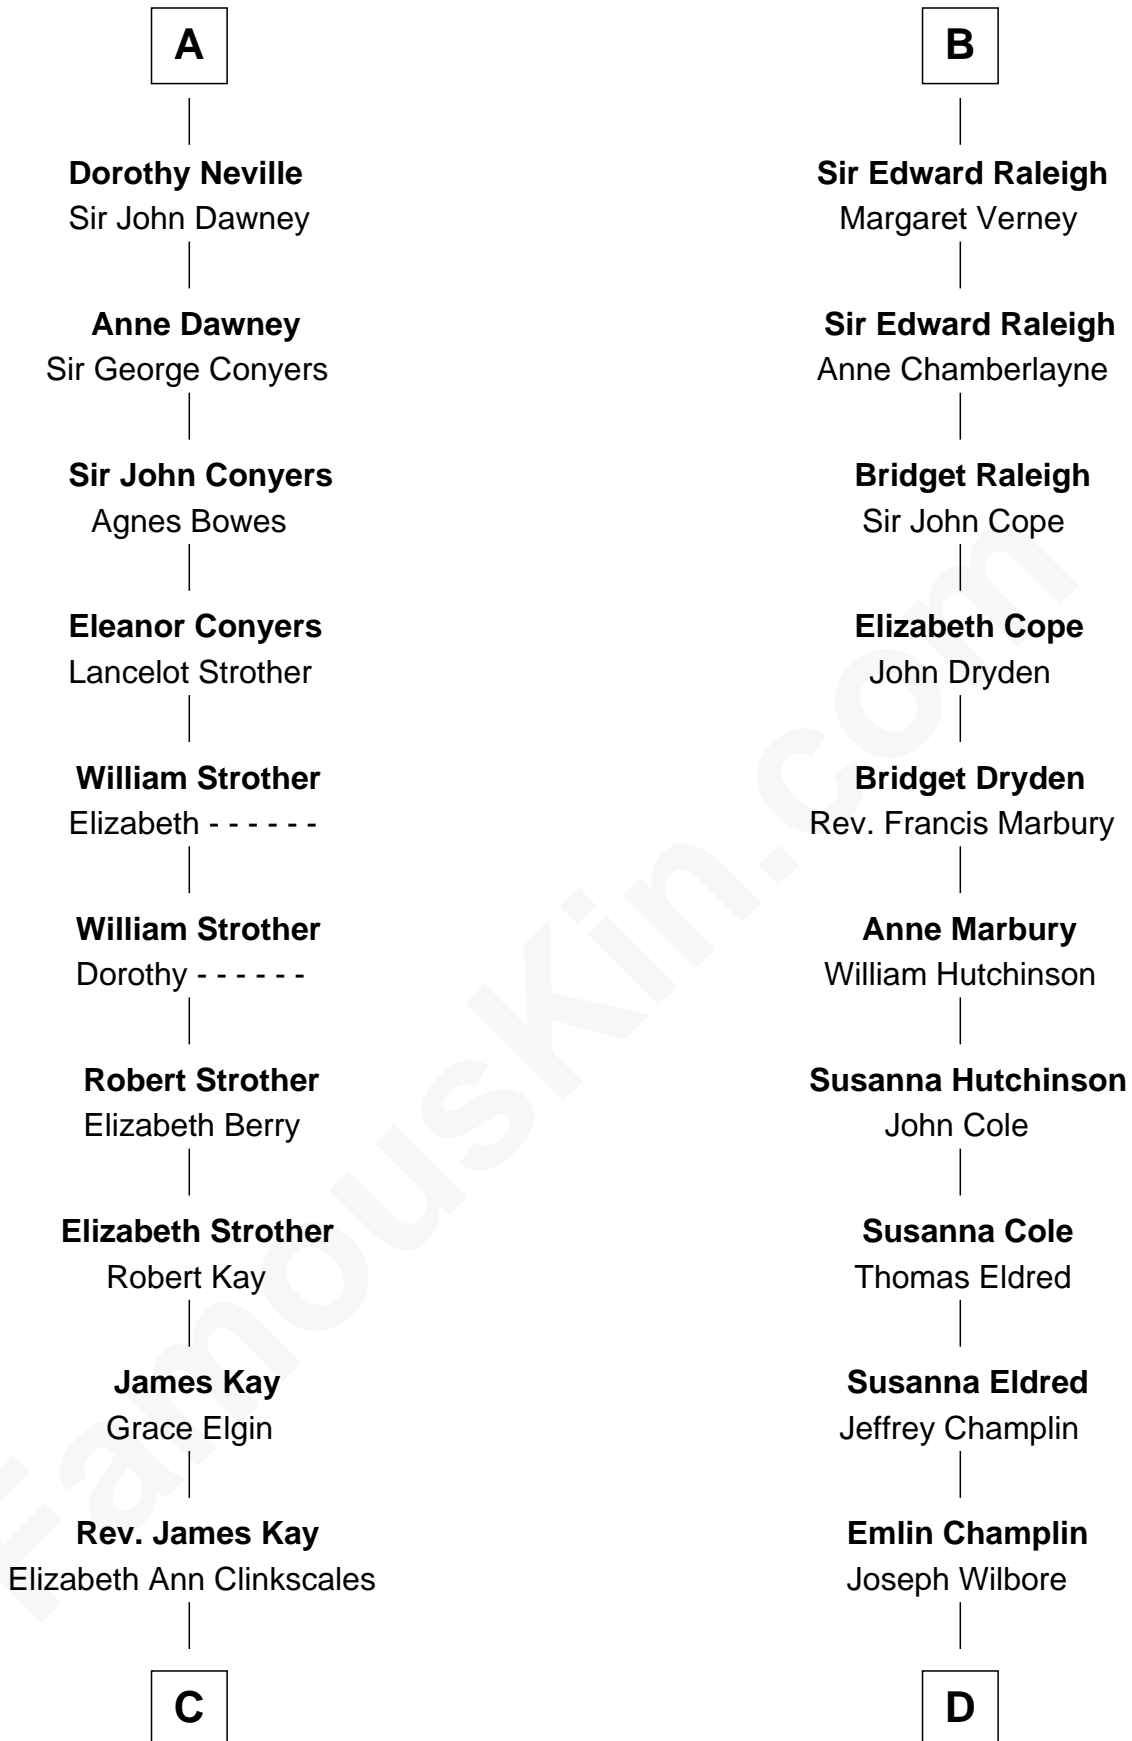

FamousKin.com

Relationship Chart of

Jimmy Carter

39th U.S. President

20th cousin 1 time removed of

Shanghai Pierce

Texas Cattleman

C

Mary Kay
John Pratt

James E. Pratt
Sophronia C. Cowan

Nina Pratt
William Archibald Carter

Earl Carter
Lillian Gordy

Jimmy Carter
39th U.S. President

D

Ambless Wilbore
Nathaniel Stoddard

Susanna Stoddard
Isaac Pearce

Jonathan D. Pearce
Hanna Phillips Head

Shanghai Pierce
Texas Cattleman

FamousKin.com