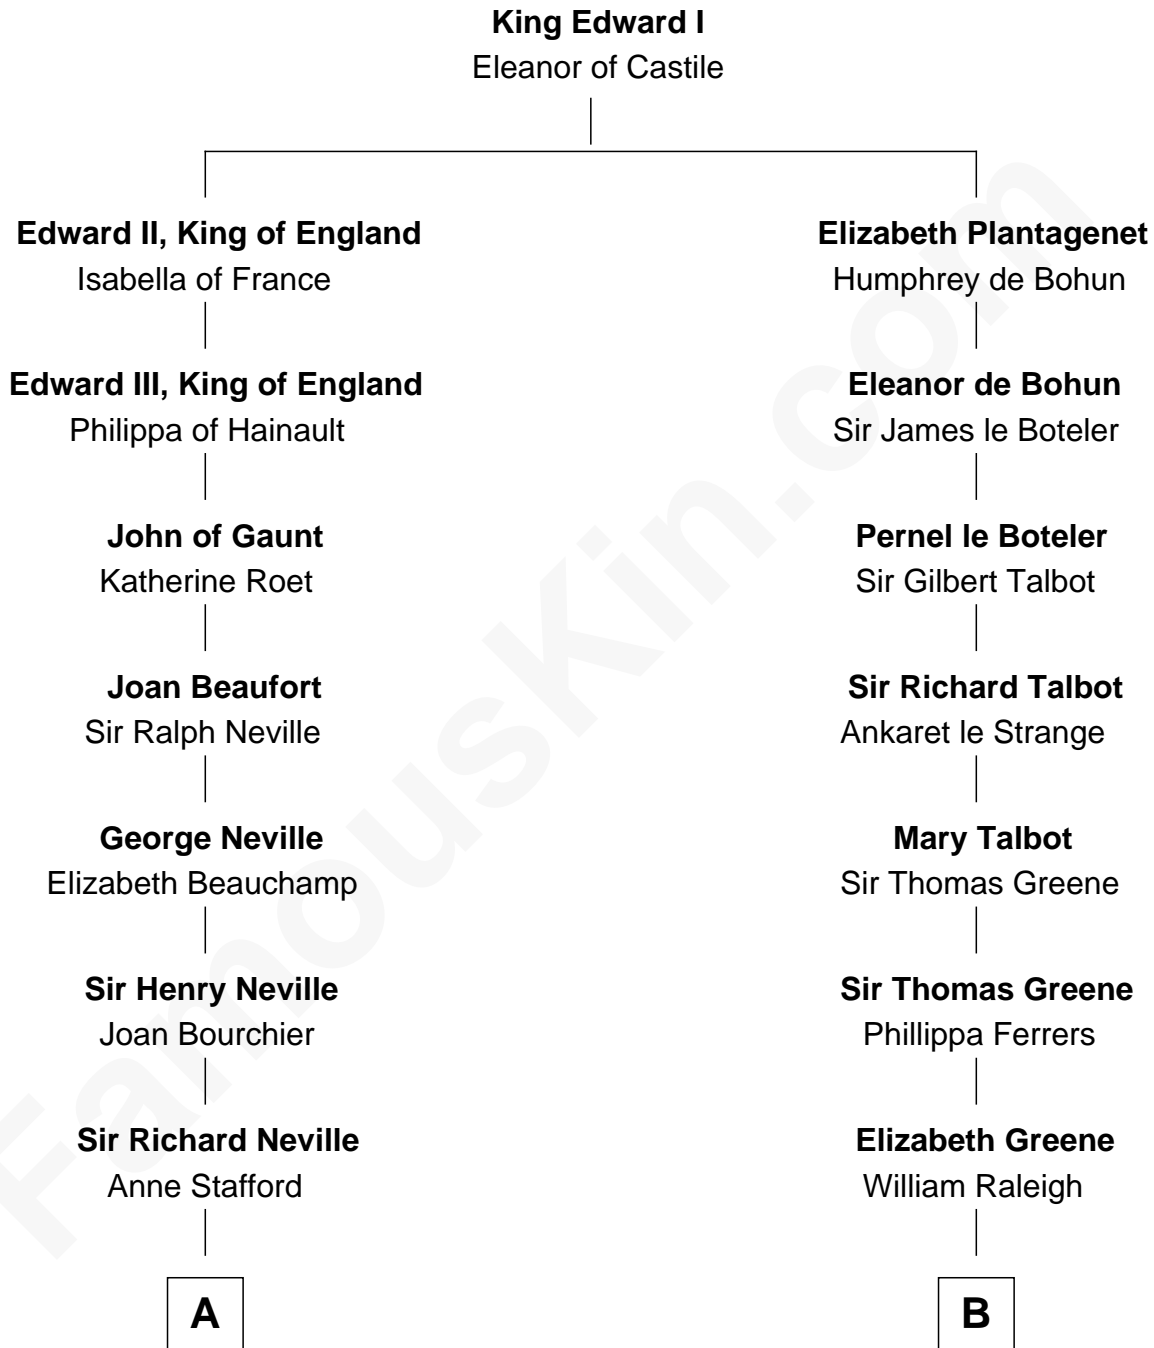

FamousKin.com

Relationship Chart of

Jimmy Carter

39th U.S. President

20th cousin 1 time removed of

Shanghai Pierce

Texas Cattleman

C

Mary Kay
John Pratt

James E. Pratt
Sophronia C. Cowan

Nina Pratt
William Archibald Carter

Earl Carter
Lillian Gordy

Jimmy Carter
39th U.S. President

D

Ambless Wilbore
Nathaniel Stoddard

Susanna Stoddard
Isaac Pearce

Jonathan D. Pearce
Hanna Phillips Head

Shanghai Pierce
Texas Cattleman

FamousKin.com