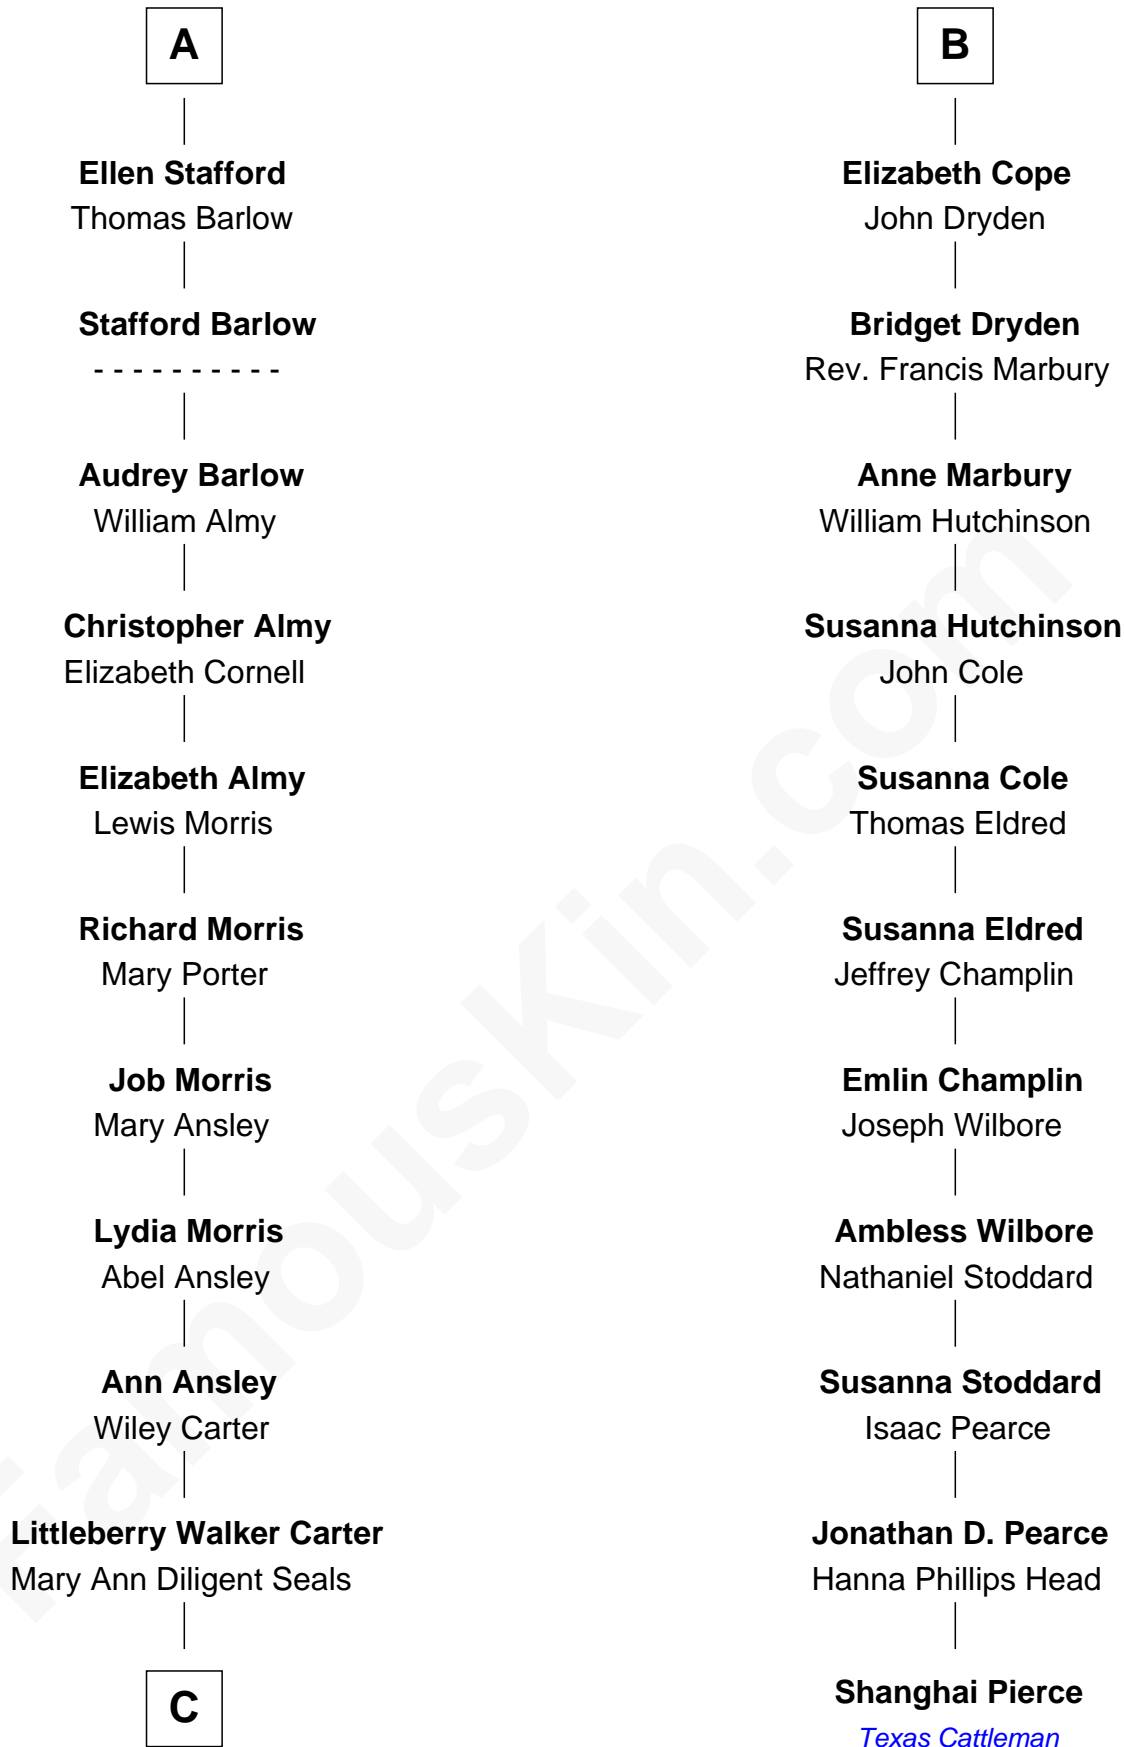

FamousKin.com Relationship Chart of

Jimmy Carter

39th U.S. President

17th cousin 2 times removed of

Shanghai Pierce

Texas Cattleman

Ralph de Stafford

*with wife
Katherine de Hastang*

Sir Edward Raleigh

Margaret Verney

Sir Edward Raleigh

Anne Chamberlayne

Bridget Raleigh

Sir John Cope

B

C

William Archibald Carter

Nina Pratt

Earl Carter

Lillian Gordy

Jimmy Carter

39th U.S. President

FamousKin.com