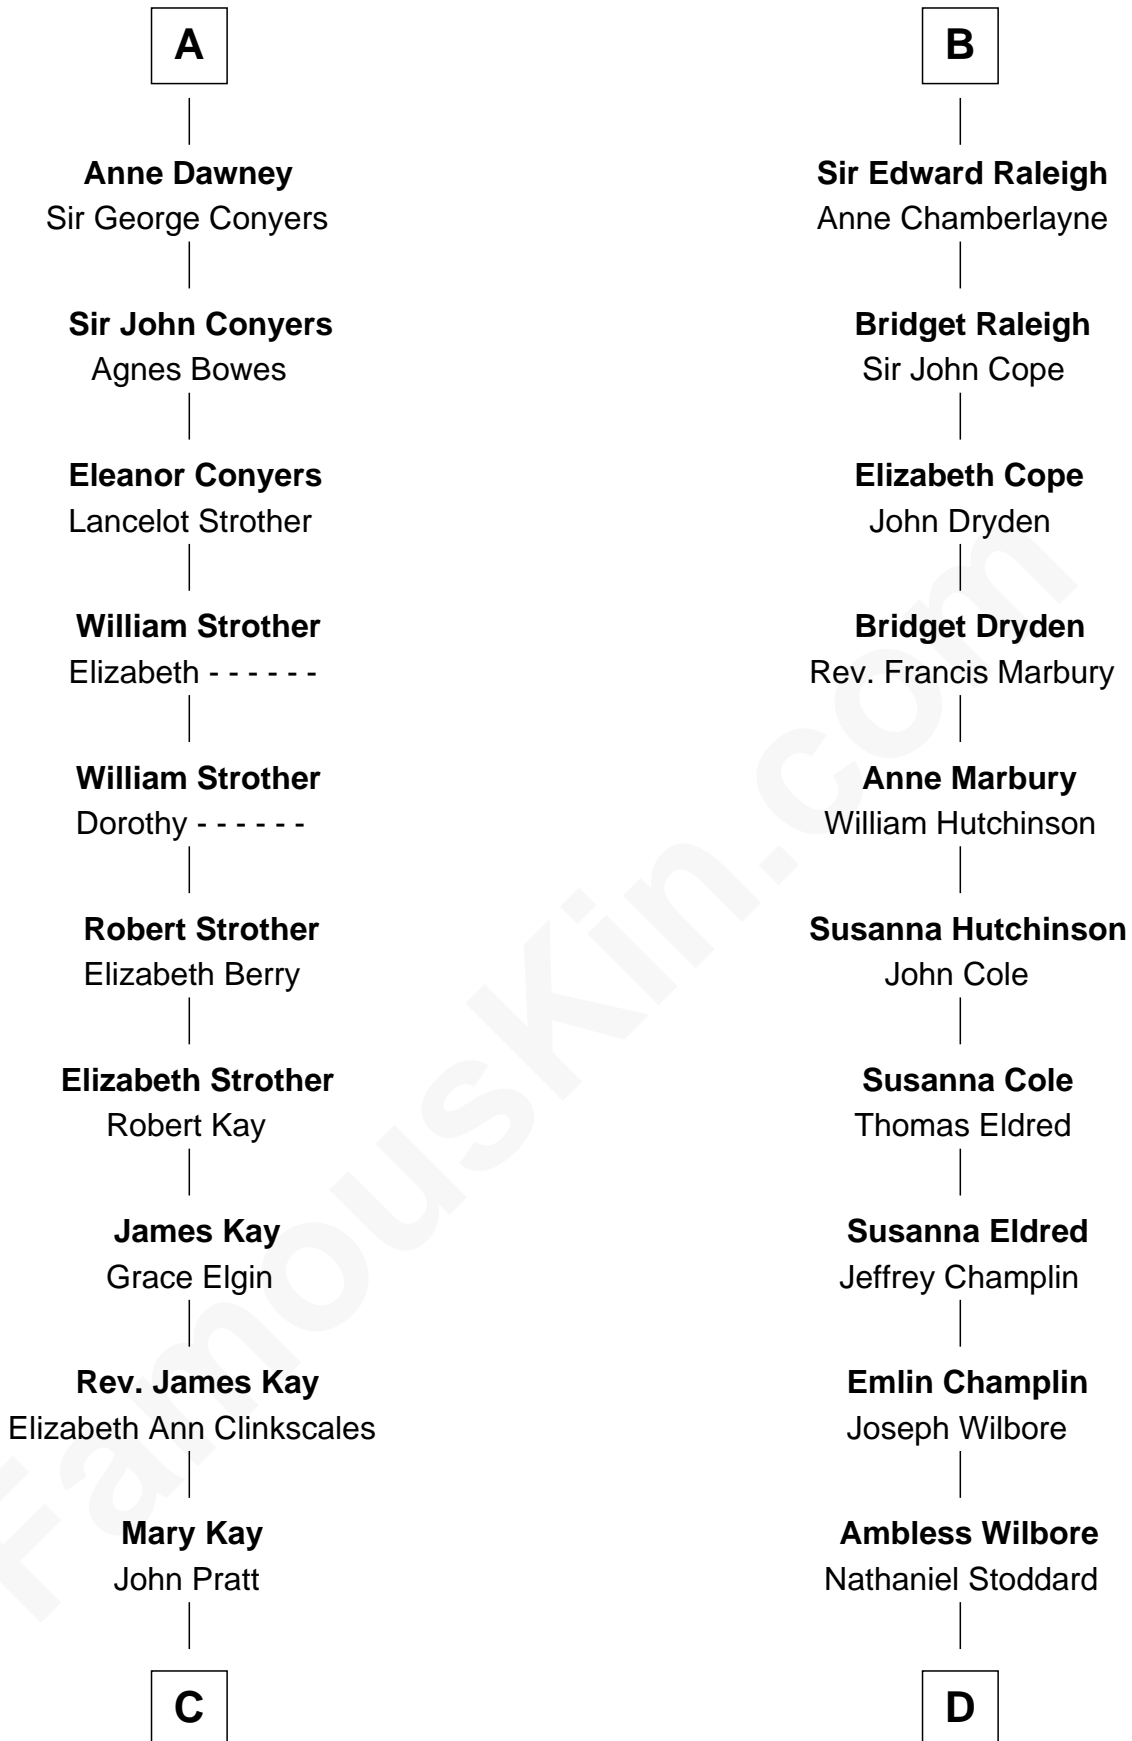

FamousKin.com Relationship Chart of

Jimmy Carter

39th U.S. President

19th cousin 1 time removed of

Shanghai Pierce

Texas Cattleman

Sir Hugh I de Audley

Iseult de Mortimer

A

Hugh de Audley
Margaret de Clare

Margaret de Audley
Ralph de Stafford

Elizabeth de Stafford
John de Ferrers

Robert de Ferrers
Margaret Despencer

Phillippa Ferrers
Sir Thomas Greene

Elizabeth Greene
William Raleigh

Sir Edward Raleigh
Margaret Verney

B

C

James E. Pratt
Sophronia C. Cowan

Nina Pratt
William Archibald Carter

Earl Carter
Lillian Gordy

Jimmy Carter
39th U.S. President

D

Susanna Stoddard
Isaac Pearce

Jonathan D. Pearce
Hanna Phillips Head

Shanghai Pierce
Texas Cattleman

FamousKin.com