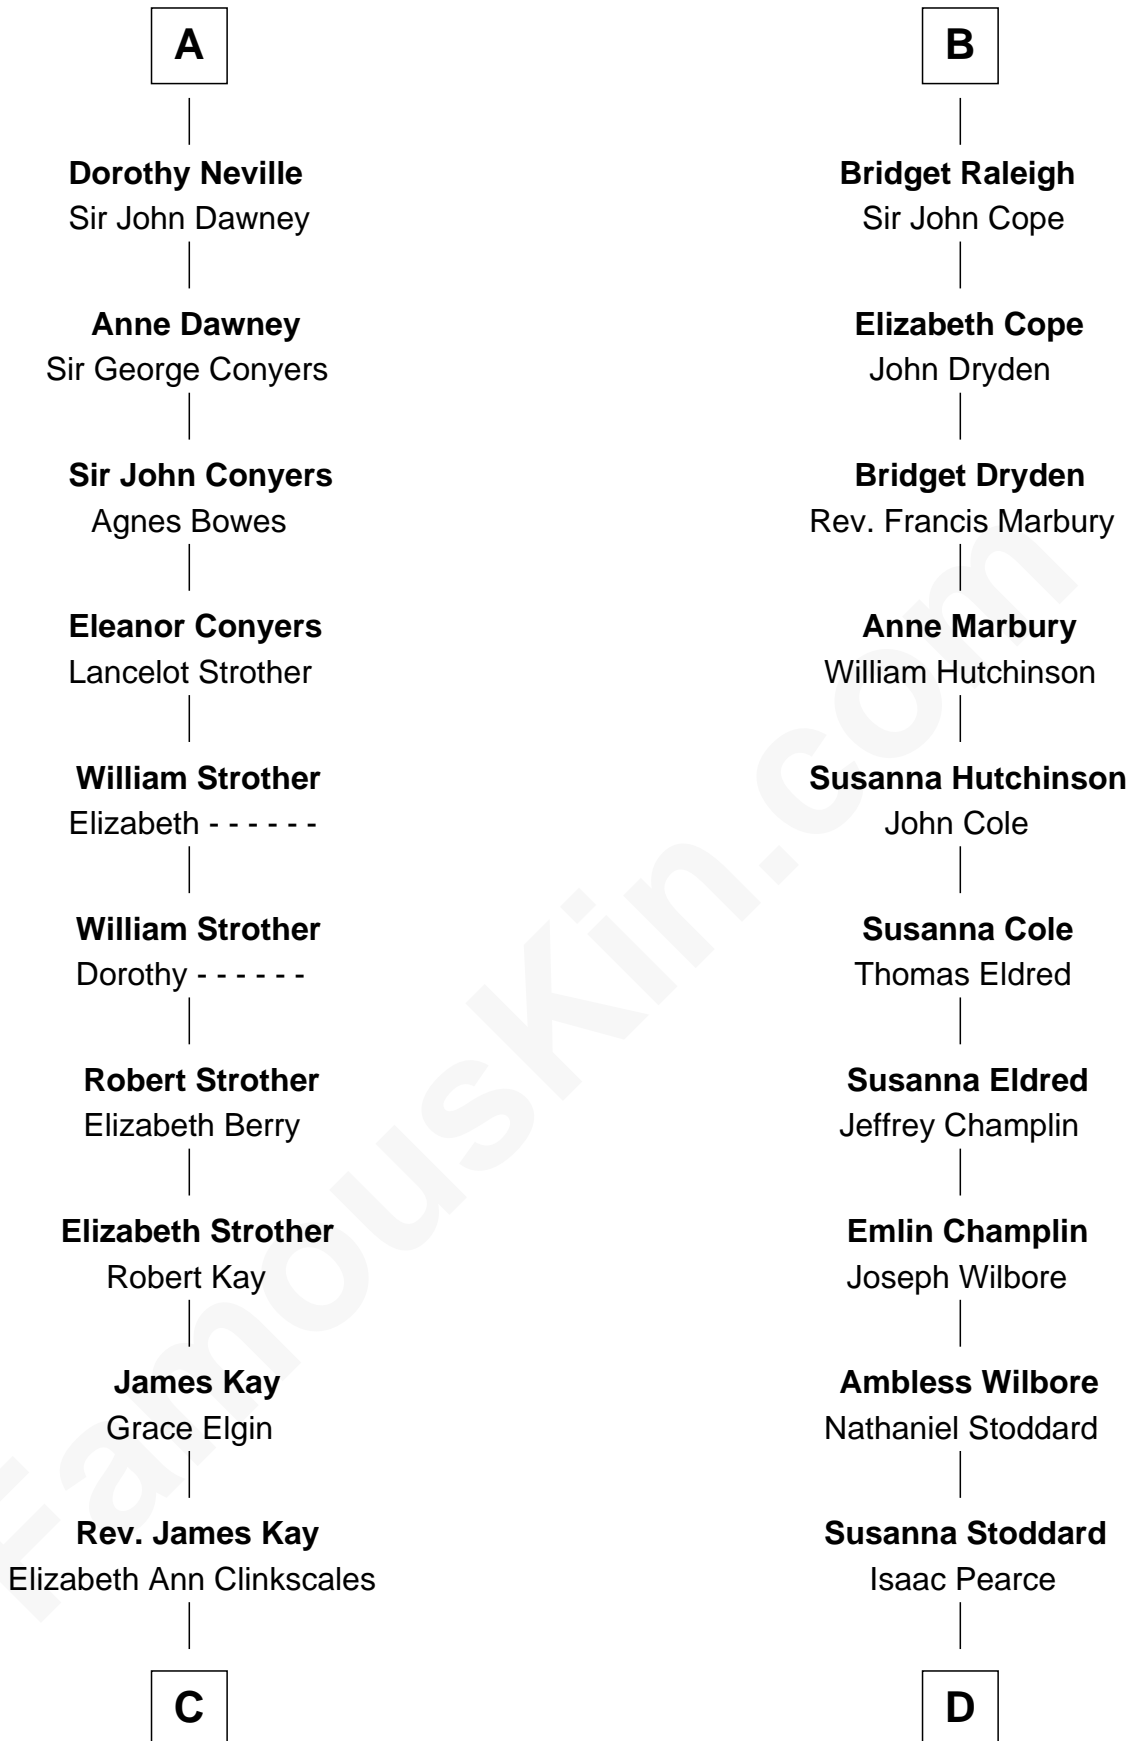

FamousKin.com Relationship Chart of

Jimmy Carter

39th U.S. President

18th cousin 3 times removed of

Shanghai Pierce

Texas Cattleman

Edmund Fitzalan

Alice de Warenne

C

Mary Kay
John Pratt

James E. Pratt
Sophronia C. Cowan

Nina Pratt
William Archibald Carter

Earl Carter
Lillian Gordy

Jimmy Carter
39th U.S. President

D

Jonathan D. Pearce
Hanna Phillips Head

Shanghai Pierce
Texas Cattleman

FamousKin.com