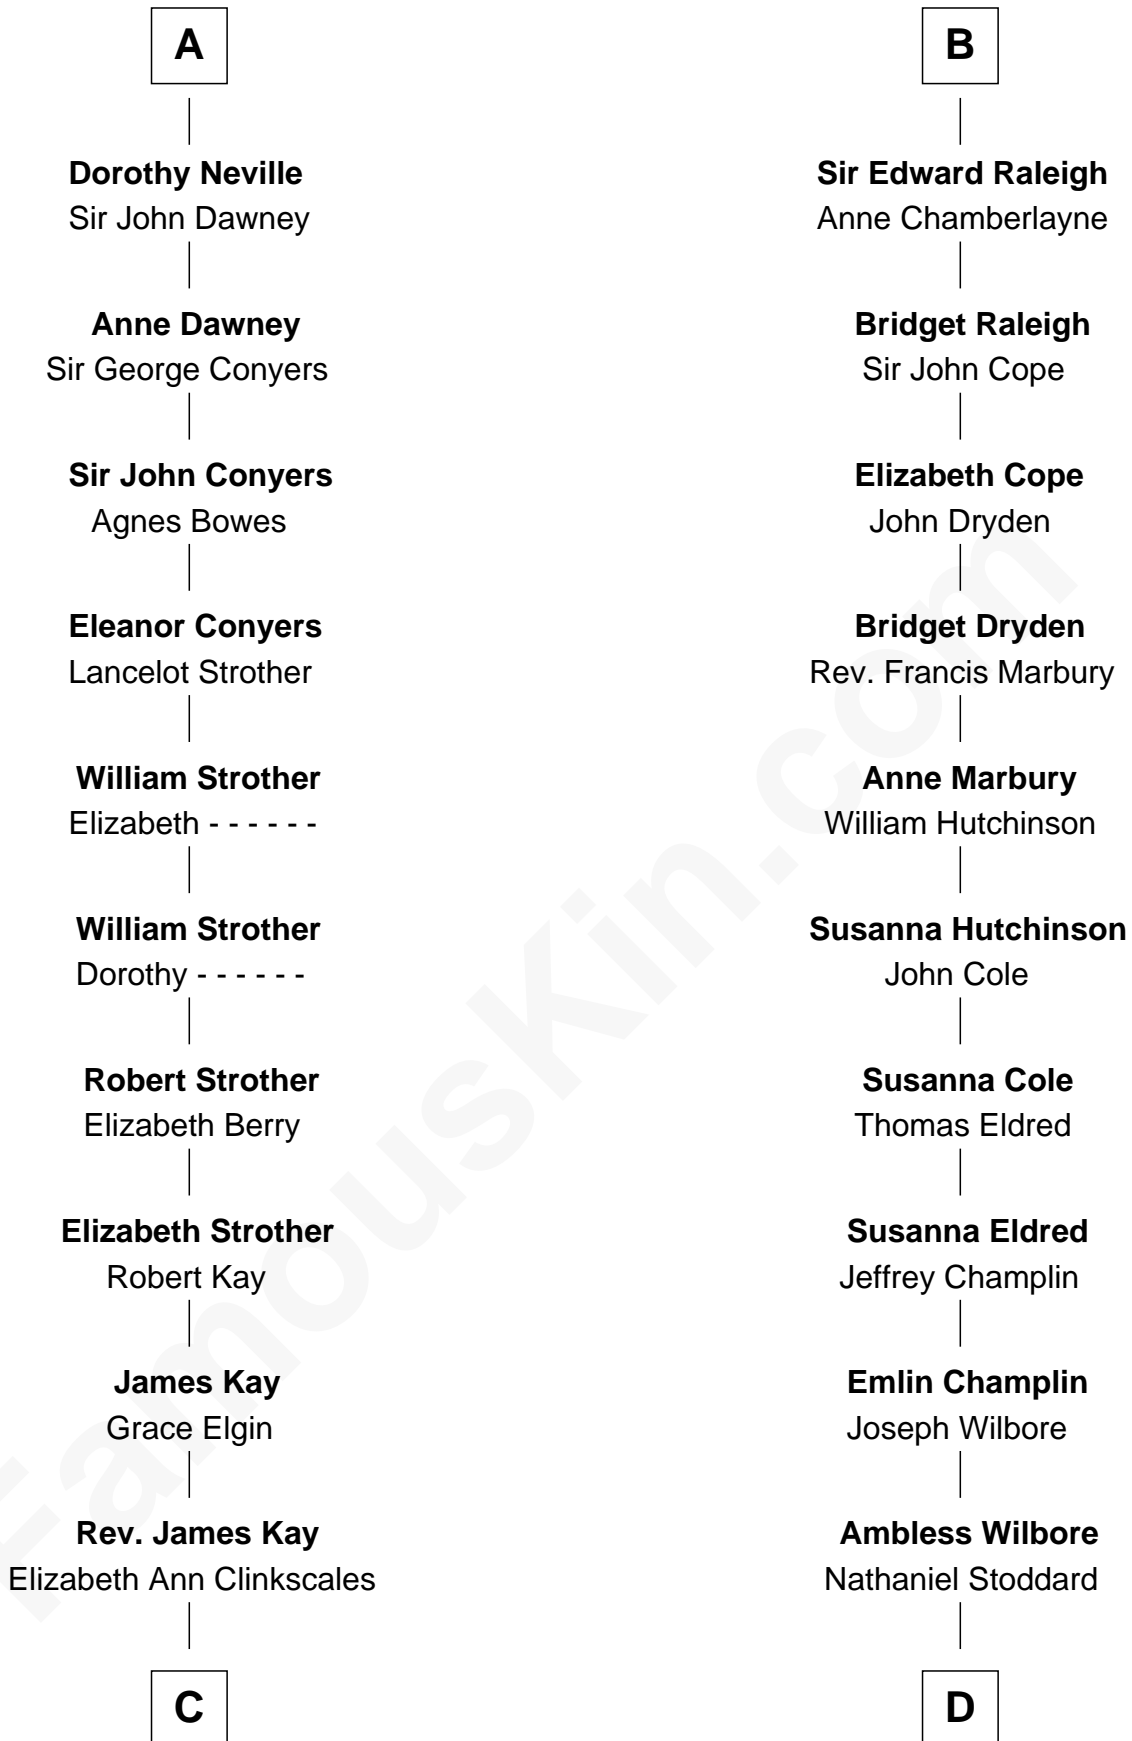

FamousKin.com Relationship Chart of

Jimmy Carter

39th U.S. President

19th cousin 2 times removed of

Shanghai Pierce

Texas Cattleman

Humphrey de Bohun

Elizabeth Plantagenet

Sir William de Bohun
Elizabeth de Badlesmere

Humphrey de Bohun
Joan Fitzalan

Eleanor de Bohun
Sir Thomas Plantagenet

Anne Plantagenet
Sir William Bouchier

Sir John Bouchier
Margaret Berners

Joan Bouchier
Sir Henry Neville

Elizabeth Greene
William Raleigh

Sir Edward Raleigh
Margaret Verney

B

C

Mary Kay
John Pratt

James E. Pratt
Sophronia C. Cowan

Nina Pratt
William Archibald Carter

Earl Carter
Lillian Gordy

Jimmy Carter
39th U.S. President

D

Susanna Stoddard
Isaac Pearce

Jonathan D. Pearce
Hanna Phillips Head

Shanghai Pierce
Texas Cattleman

FamousKin.com