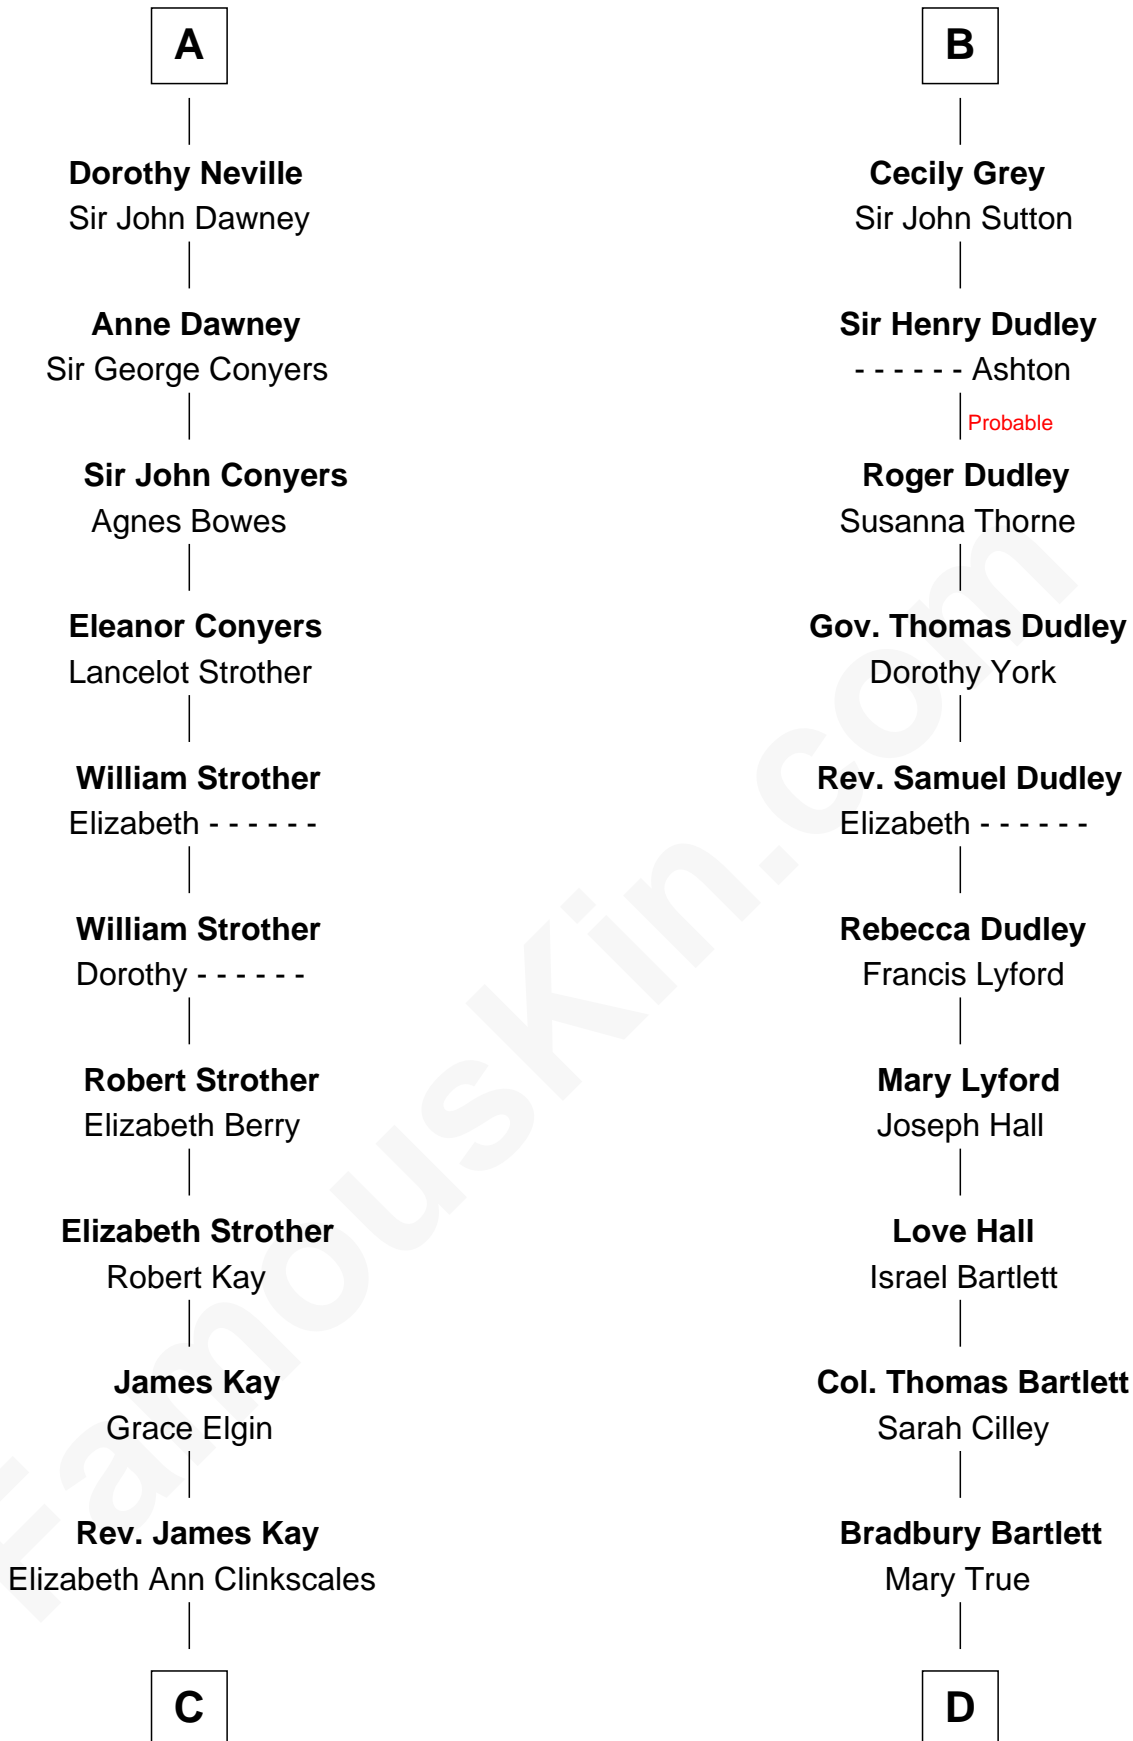

# FamousKin.com Relationship Chart of

**Jimmy Carter**

*39th U.S. President*

20th cousin 1 time removed of

**Alan Shepard**

*Mercury and Apollo Astronaut*

**Bartholomew de Badlesmere**

Margaret de Clare

Elizabeth Harington

**William Bonville**

Katherine Neville

**Cecily Bonville**

Thomas Grey

**B**

**C**

**Mary Kay**  
John Pratt

**James E. Pratt**  
Sophronia C. Cowan

**Nina Pratt**  
William Archibald Carter

**Earl Carter**  
Lillian Gordy

**Jimmy Carter**  
*39th U.S. President*

**D**

**Thomas Bradbury Bartlett**  
Victoria Elizabeth Williams Cilley

**Annie Elizabeth Bartlett**  
Frederick Johnson Shepard

**Alan Bartlett Shepard**  
Pauline Renza Emerson

**Alan Shepard**  
*Mercury and Apollo Astronaut*