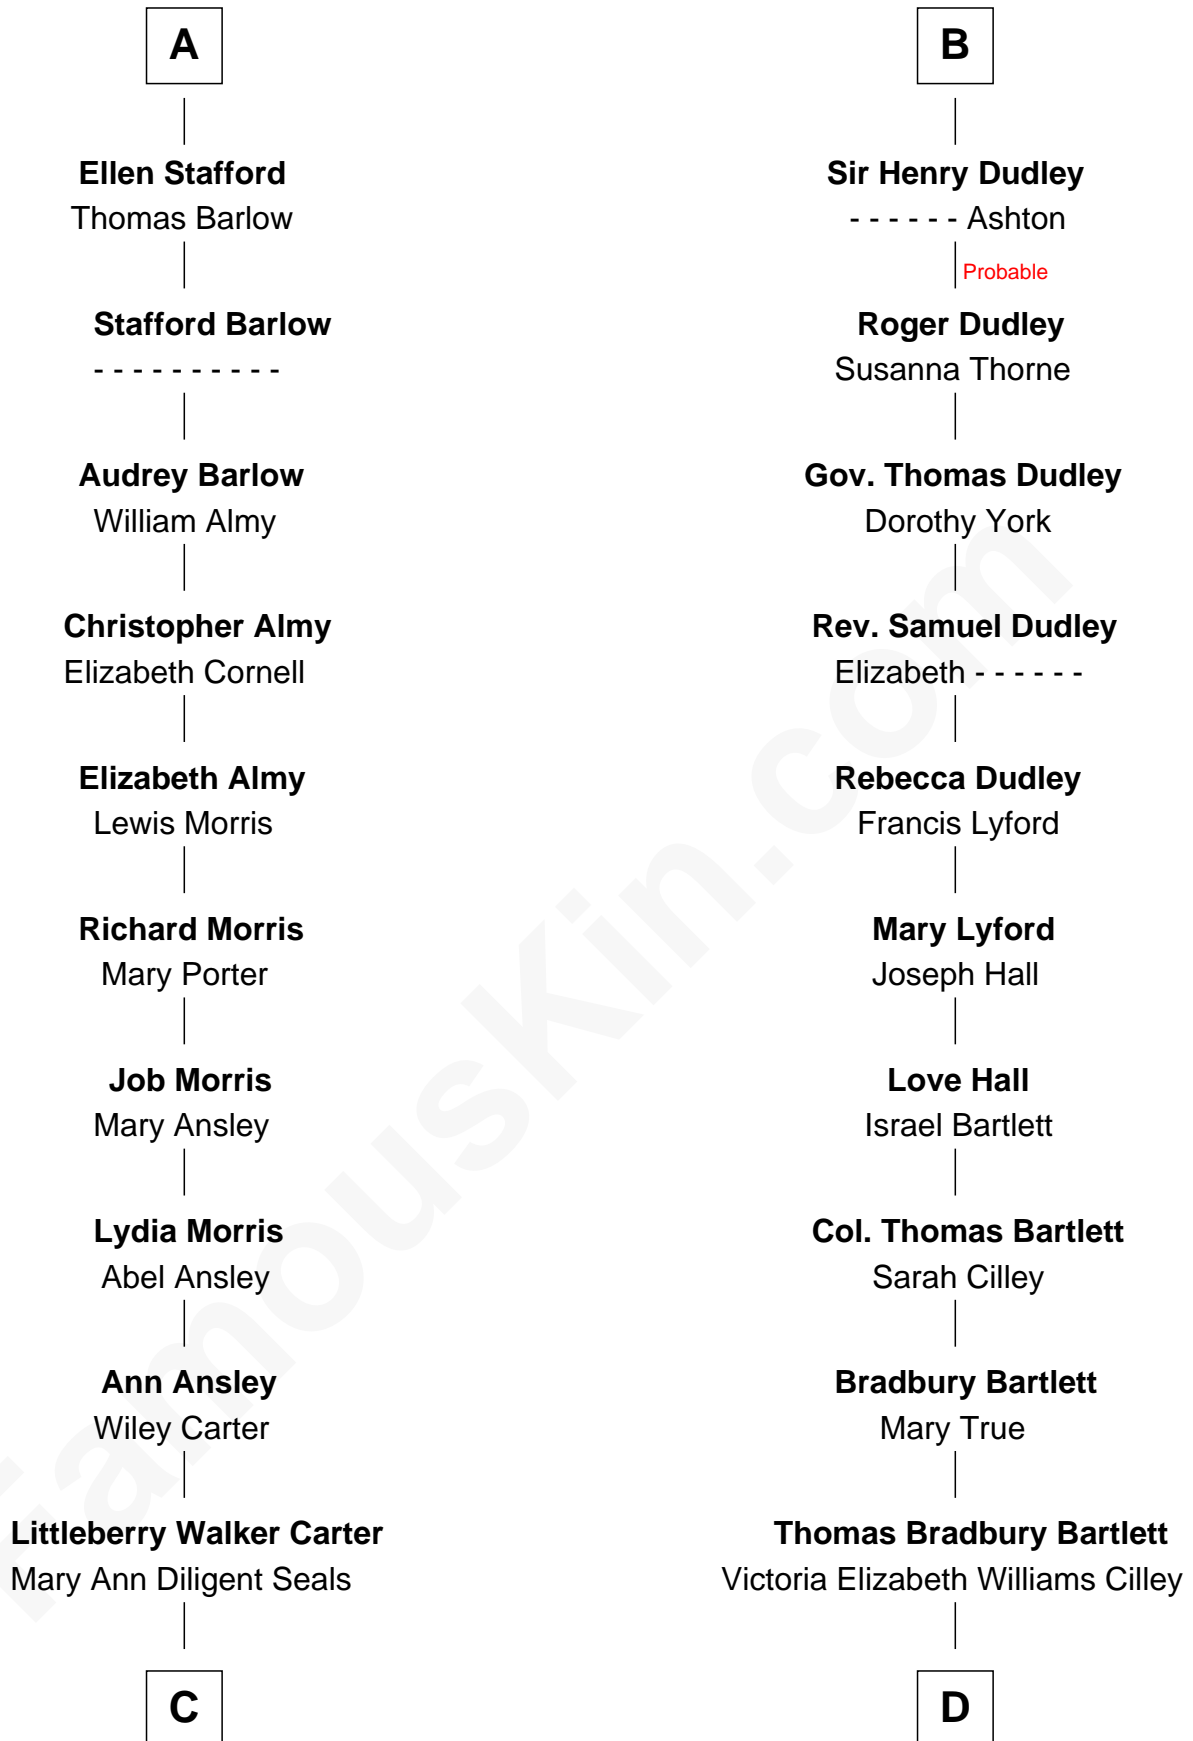

FamousKin.com Relationship Chart of

Jimmy Carter
39th U.S. President

19th cousin of

Alan Shepard
Mercury and Apollo Astronaut

C

William Archibald Carter

Nina Pratt

Earl Carter

Lillian Gordy

Jimmy Carter

39th U.S. President

D

Annie Elizabeth Bartlett

Frederick Johnson Shepard

Alan Bartlett Shepard

Pauline Renza Emerson

Alan Shepard

Mercury and Apollo Astronaut

FamousKin.com