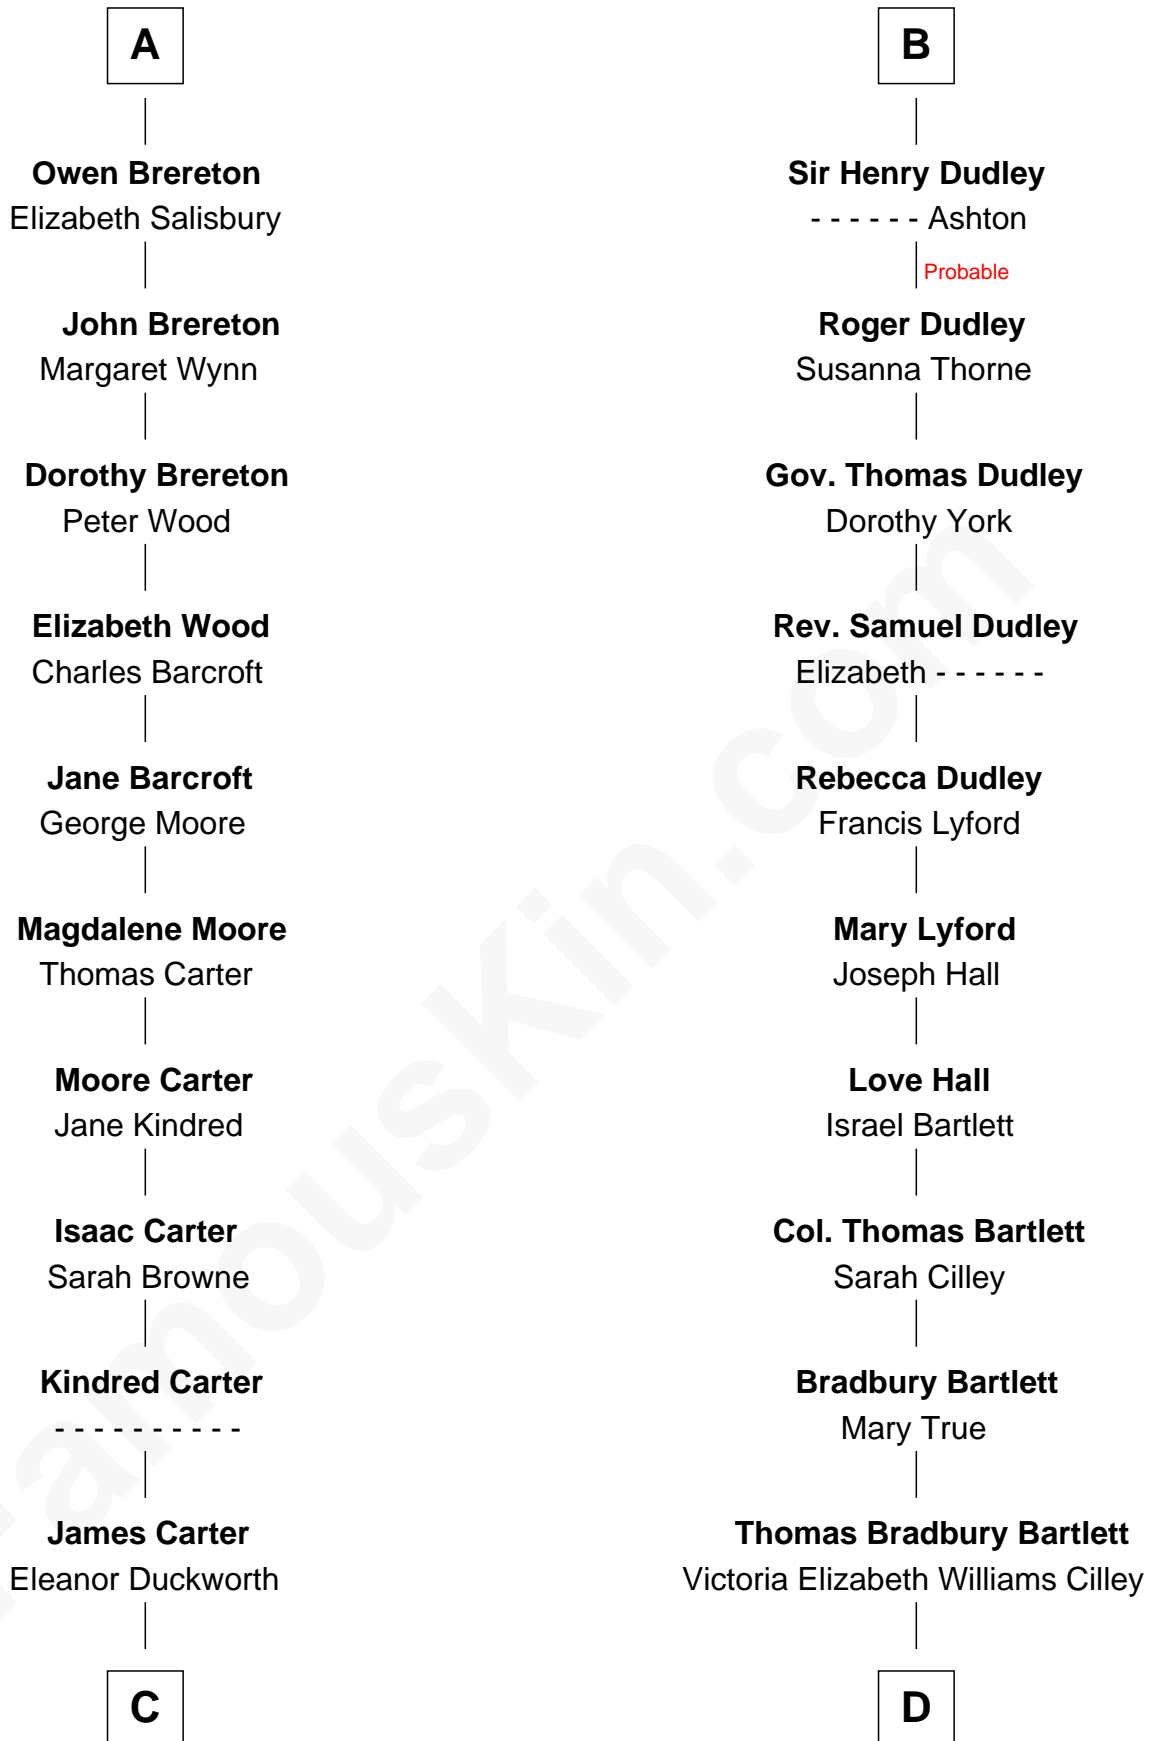

FamousKin.com Relationship Chart of

Jimmy Carter

39th U.S. President

19th cousin 2 times removed of

Alan Shepard

Mercury and Apollo Astronaut

Sir Robert de Holland

Maude la Zouche

Maude de Holland
Sir Thomas de Swinnerton

Sir Robert de Swinnerton
Elizabeth de Beke

Maud de Swinnerton
Sir William Ipstones

Alice Ipstones
Sir Randall Brereton

Sir William Brereton
Catherine Wylde

Edward Brereton
Elizabeth Roydon

John Brereton
Margaret Fychan

A

Thomas Holand
Joan Plantagenet

Sir Thomas de Holand
Alice Fitzalan

Eleanor Holand
Edward Cherleton

Joyce Cherleton
Sir John Tiptoft

Joyce Tiptoft
Sir Edmund Sutton

Sir Edward Sutton
Cecily Willoughby

Sir John Sutton
Cecily Grey

B

C

Wiley Carter
Ann Ansley

Littleberry Walker Carter
Mary Ann Diligent Seals

William Archibald Carter
Nina Pratt

Earl Carter
Lillian Gordy

Jimmy Carter
39th U.S. President