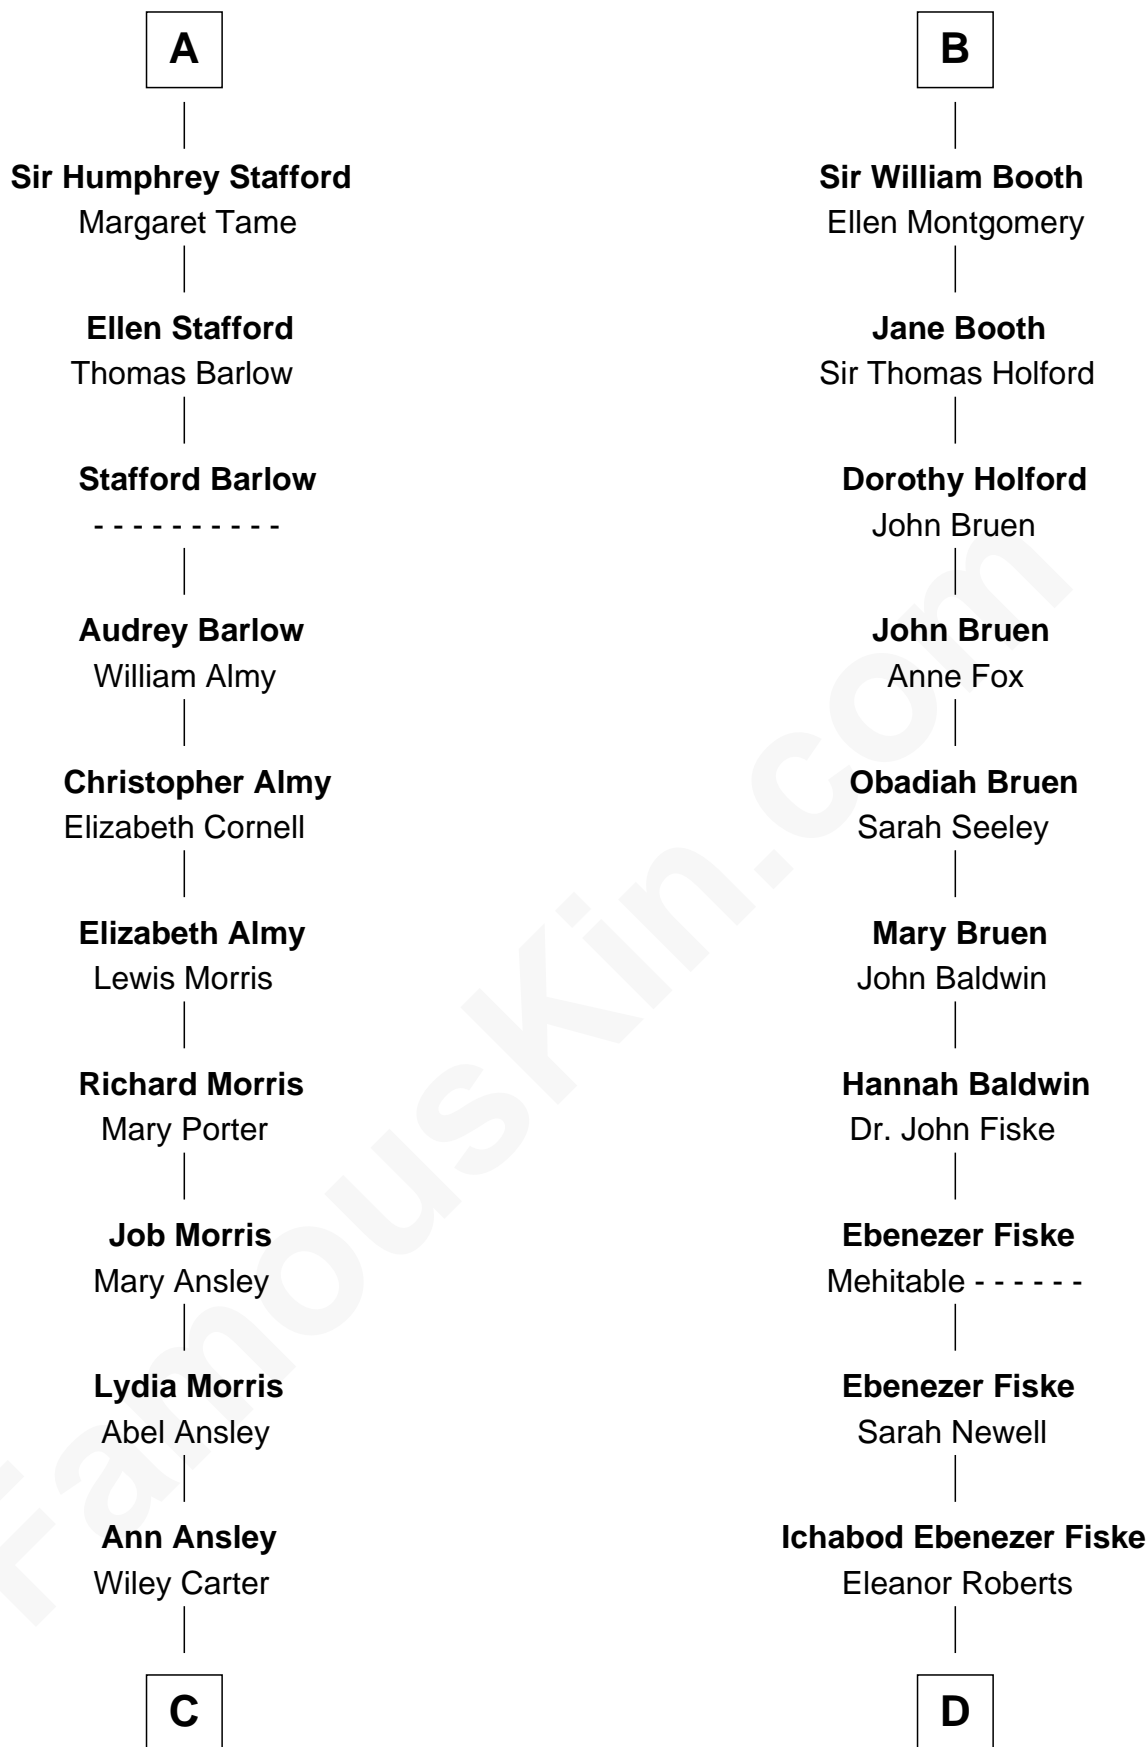

FamousKin.com Relationship Chart of

Jimmy Carter

39th U.S. President

20th cousin 1 time removed of

Christian Herter

59th Governor of Massachusetts

Sir John de Hastang

Eve - - - - -

Sir John Dutton

Maude Dutton

Sir William Booth

Sir George Booth

Katherine Montfort

B

C

Littleberry Walker Carter

Mary Ann Diligent Seals

William Archibald Carter

Nina Pratt

Earl Carter

Lillian Gordy

Jimmy Carter

39th U.S. President

D