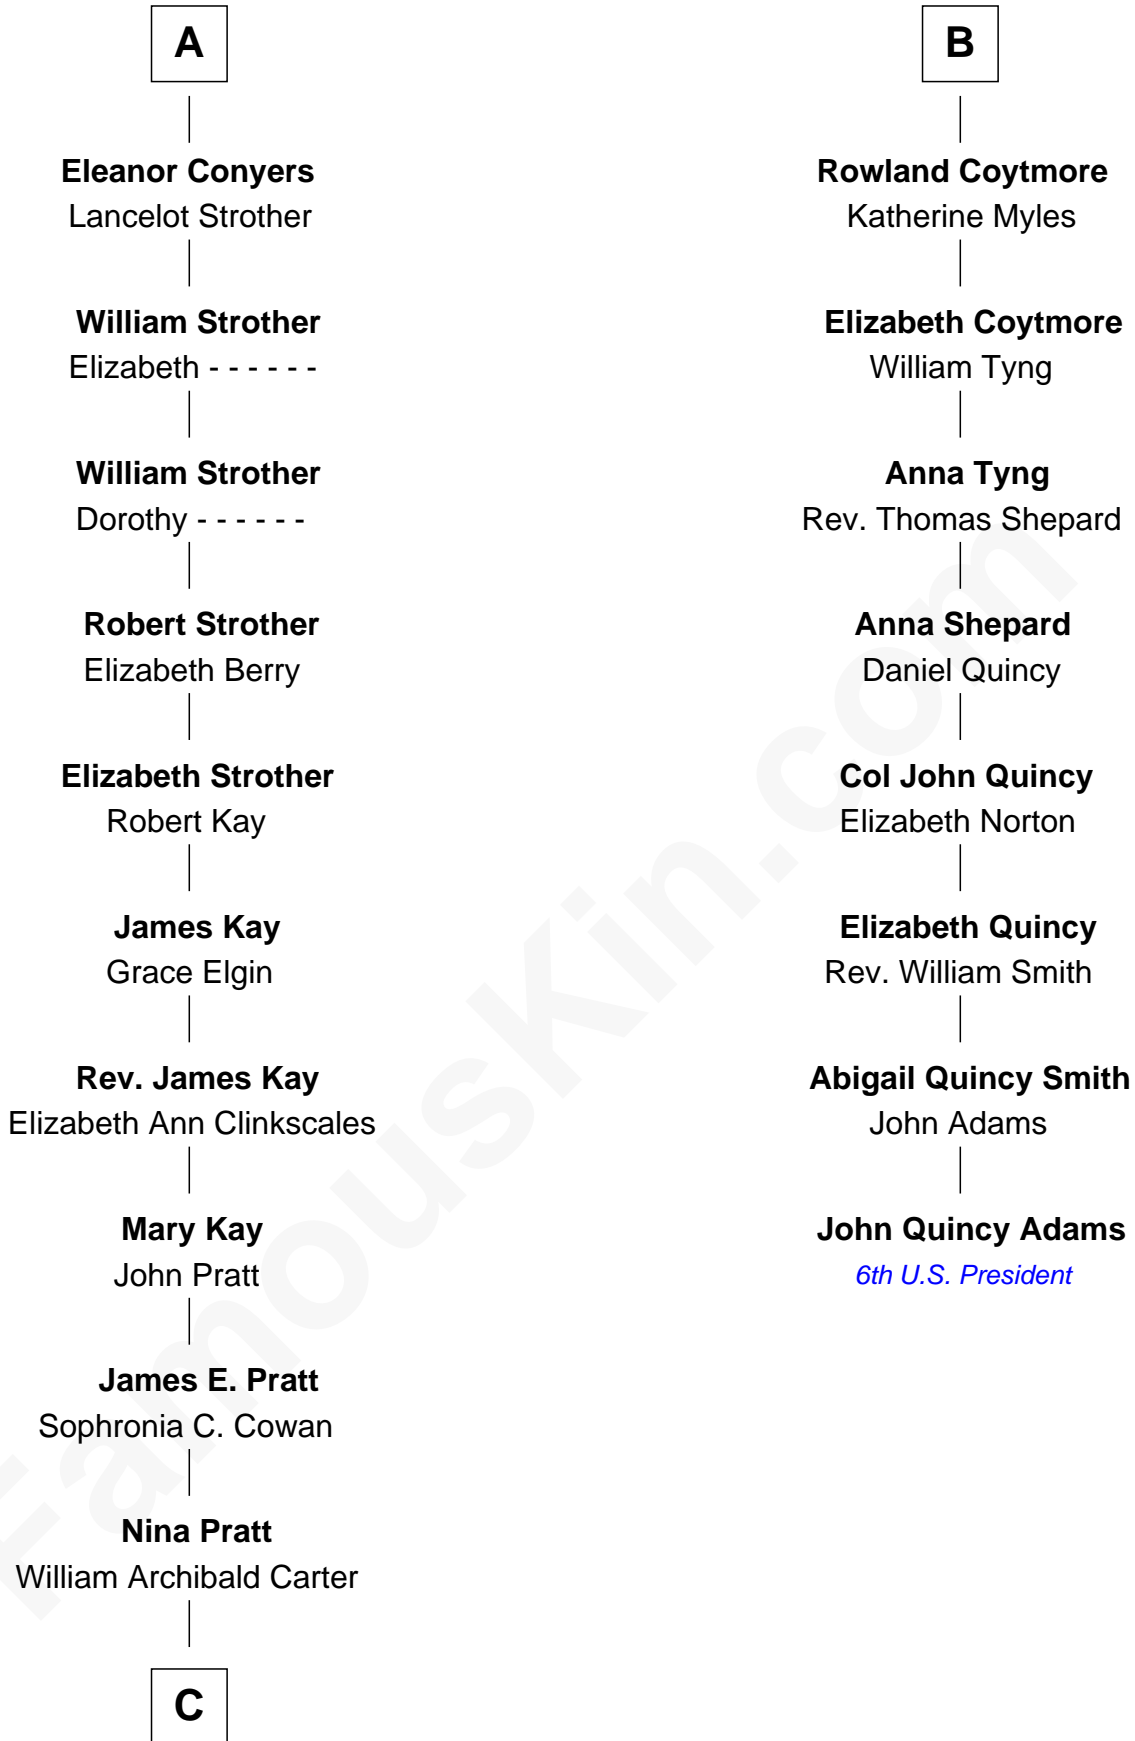

# FamousKin.com Relationship Chart of

**Jimmy Carter**

*39th U.S. President*

14th cousin 4 times removed of

**John Quincy Adams**

*6th U.S. President*

**John of Gaunt**

Katherine Roet

**C**

—  
**Earl Carter**  
Lillian Gordy

—  
**Jimmy Carter**  
*39th U.S. President*

FamousKin.com