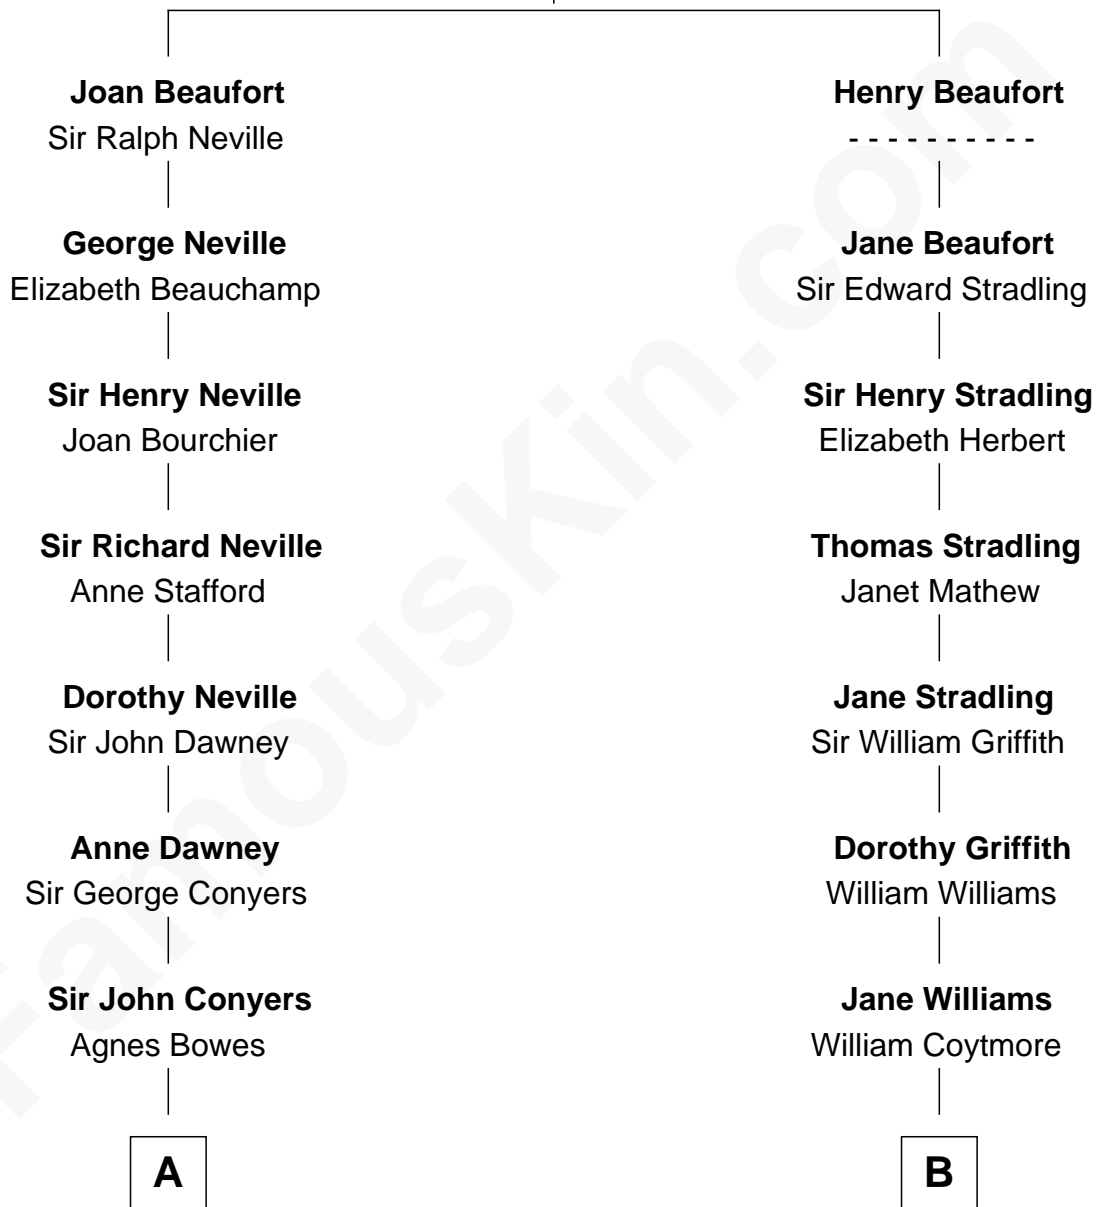

# FamousKin.com Relationship Chart of

**Jimmy Carter**

*39th U.S. President*

14th cousin 4 times removed of

**John Quincy Adams**

*6th U.S. President*

**John of Gaunt**

Katherine Roet

**C**

—  
**Earl Carter**  
Lillian Gordy

—  
**Jimmy Carter**  
*39th U.S. President*

FamousKin.com