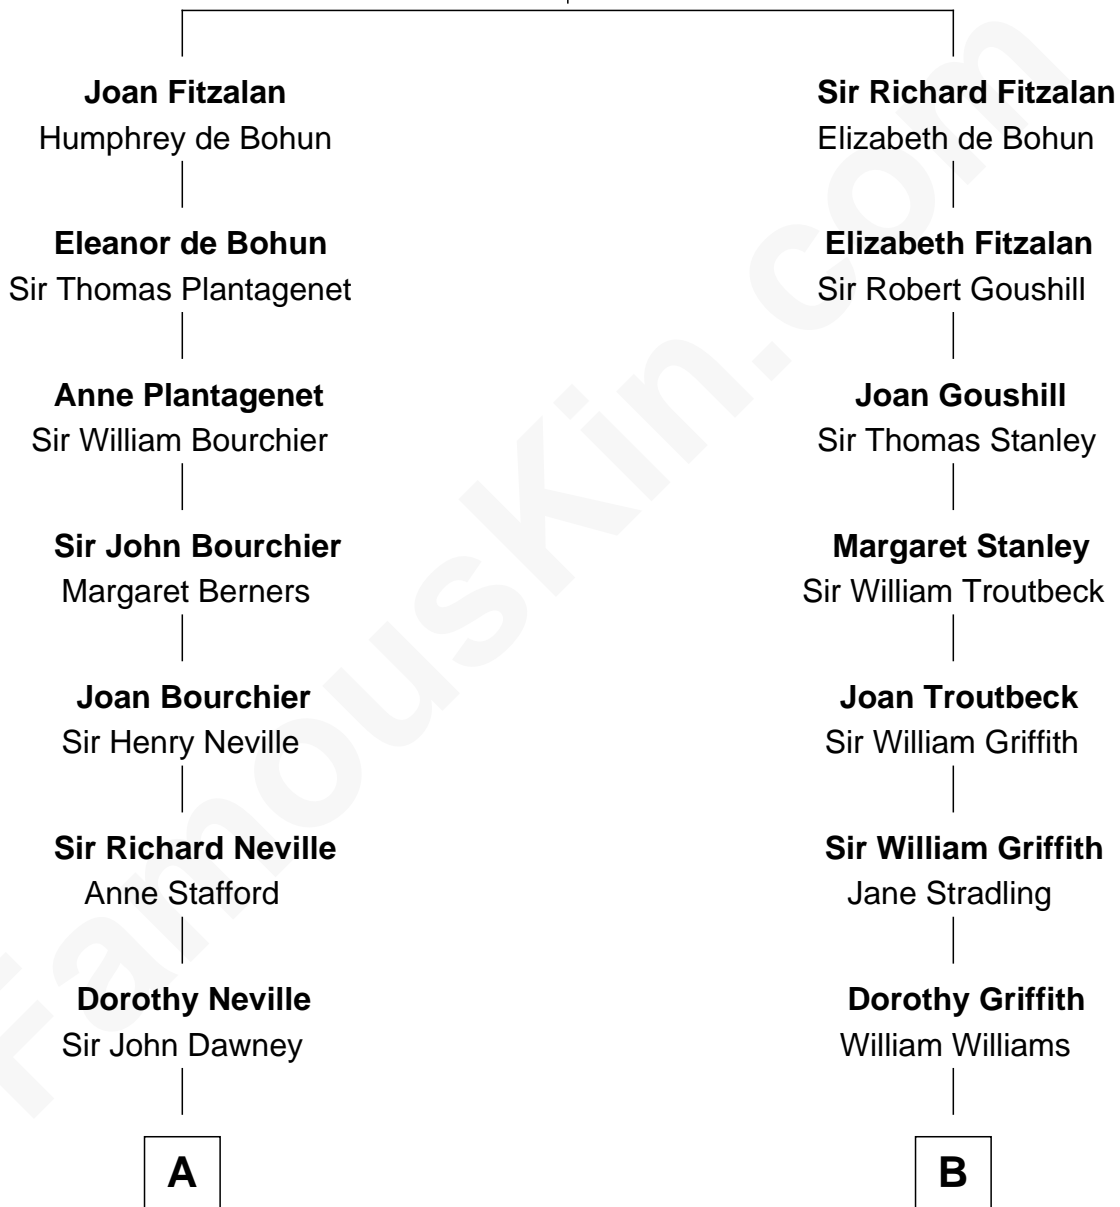

# FamousKin.com Relationship Chart of

**Jimmy Carter**

*39th U.S. President*

15th cousin 5 times removed of

**John Quincy Adams**

*6th U.S. President*

**Richard Fitzalan**  
Eleanor Plantagenet

**C**

—  
**James E. Pratt**  
Sophronia C. Cowan

—  
**Nina Pratt**  
William Archibald Carter

—  
**Earl Carter**  
Lillian Gordy

—  
**Jimmy Carter**  
*39th U.S. President*

FamousKin.com