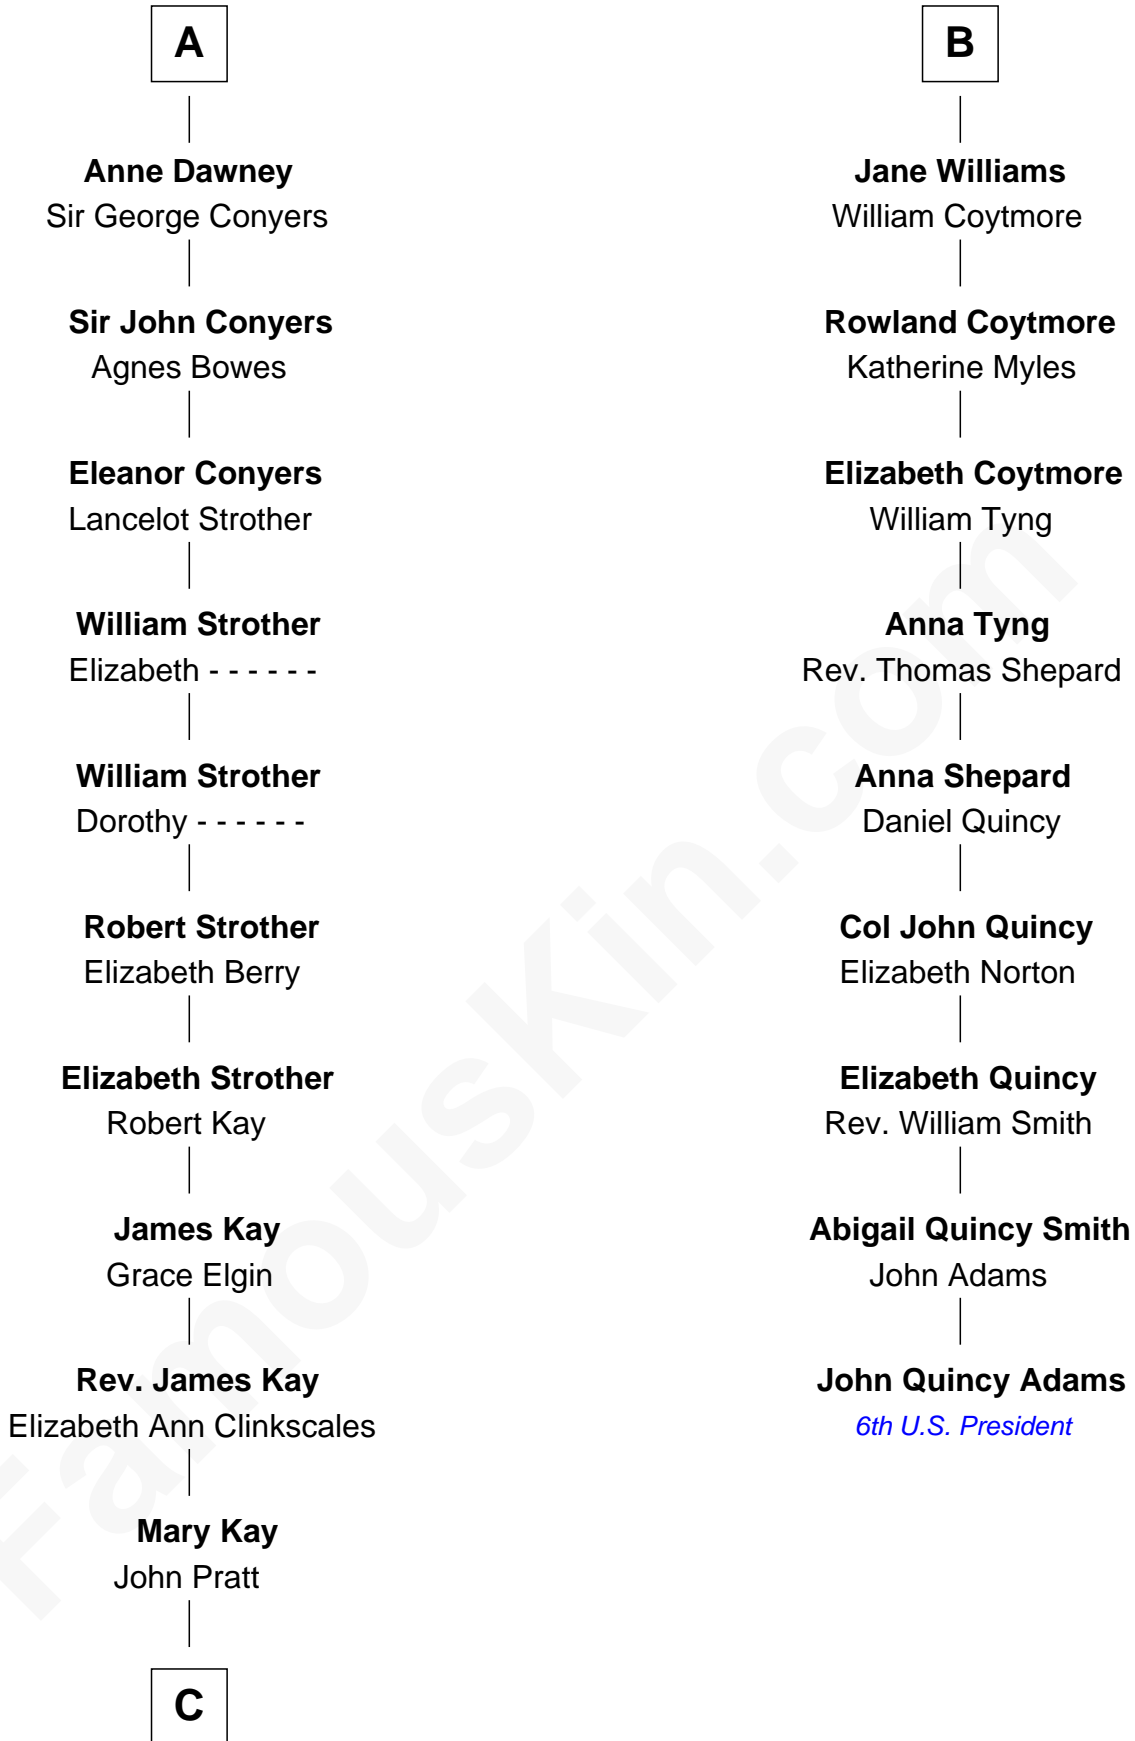

# FamousKin.com Relationship Chart of

**Jimmy Carter**

*39th U.S. President*

15th cousin 5 times removed of

**John Quincy Adams**

*6th U.S. President*

**Richard Fitzalan**  
Eleanor Plantagenet

**C**

—  
**James E. Pratt**  
Sophronia C. Cowan

—  
**Nina Pratt**  
William Archibald Carter

—  
**Earl Carter**  
Lillian Gordy

—  
**Jimmy Carter**  
*39th U.S. President*

FamousKin.com