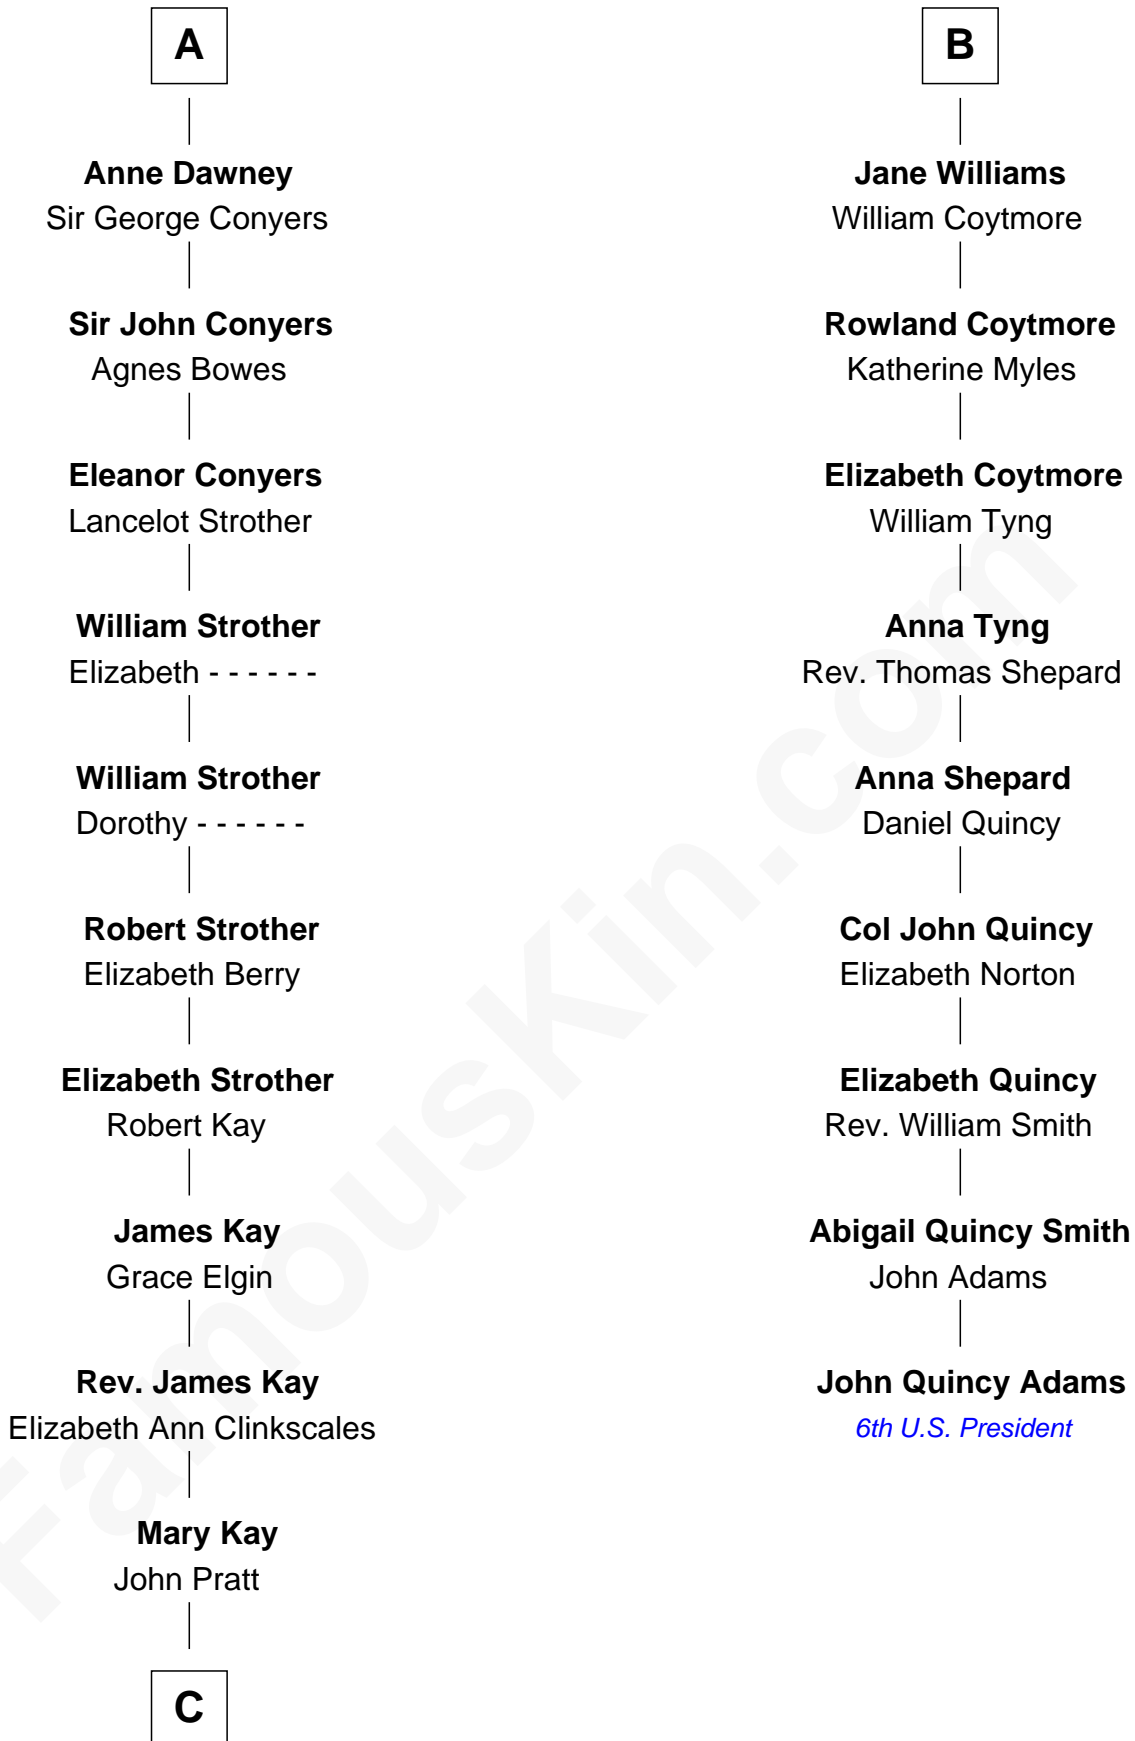

# FamousKin.com Relationship Chart of

**Jimmy Carter**

*39th U.S. President*

15th cousin 5 times removed of

**John Quincy Adams**

*6th U.S. President*

**Sir William de Bohun**  
Elizabeth de Badlesmere

**C**

—  
**James E. Pratt**  
Sophronia C. Cowan

—  
**Nina Pratt**  
William Archibald Carter

—  
**Earl Carter**  
Lillian Gordy

—  
**Jimmy Carter**  
*39th U.S. President*

FamousKin.com