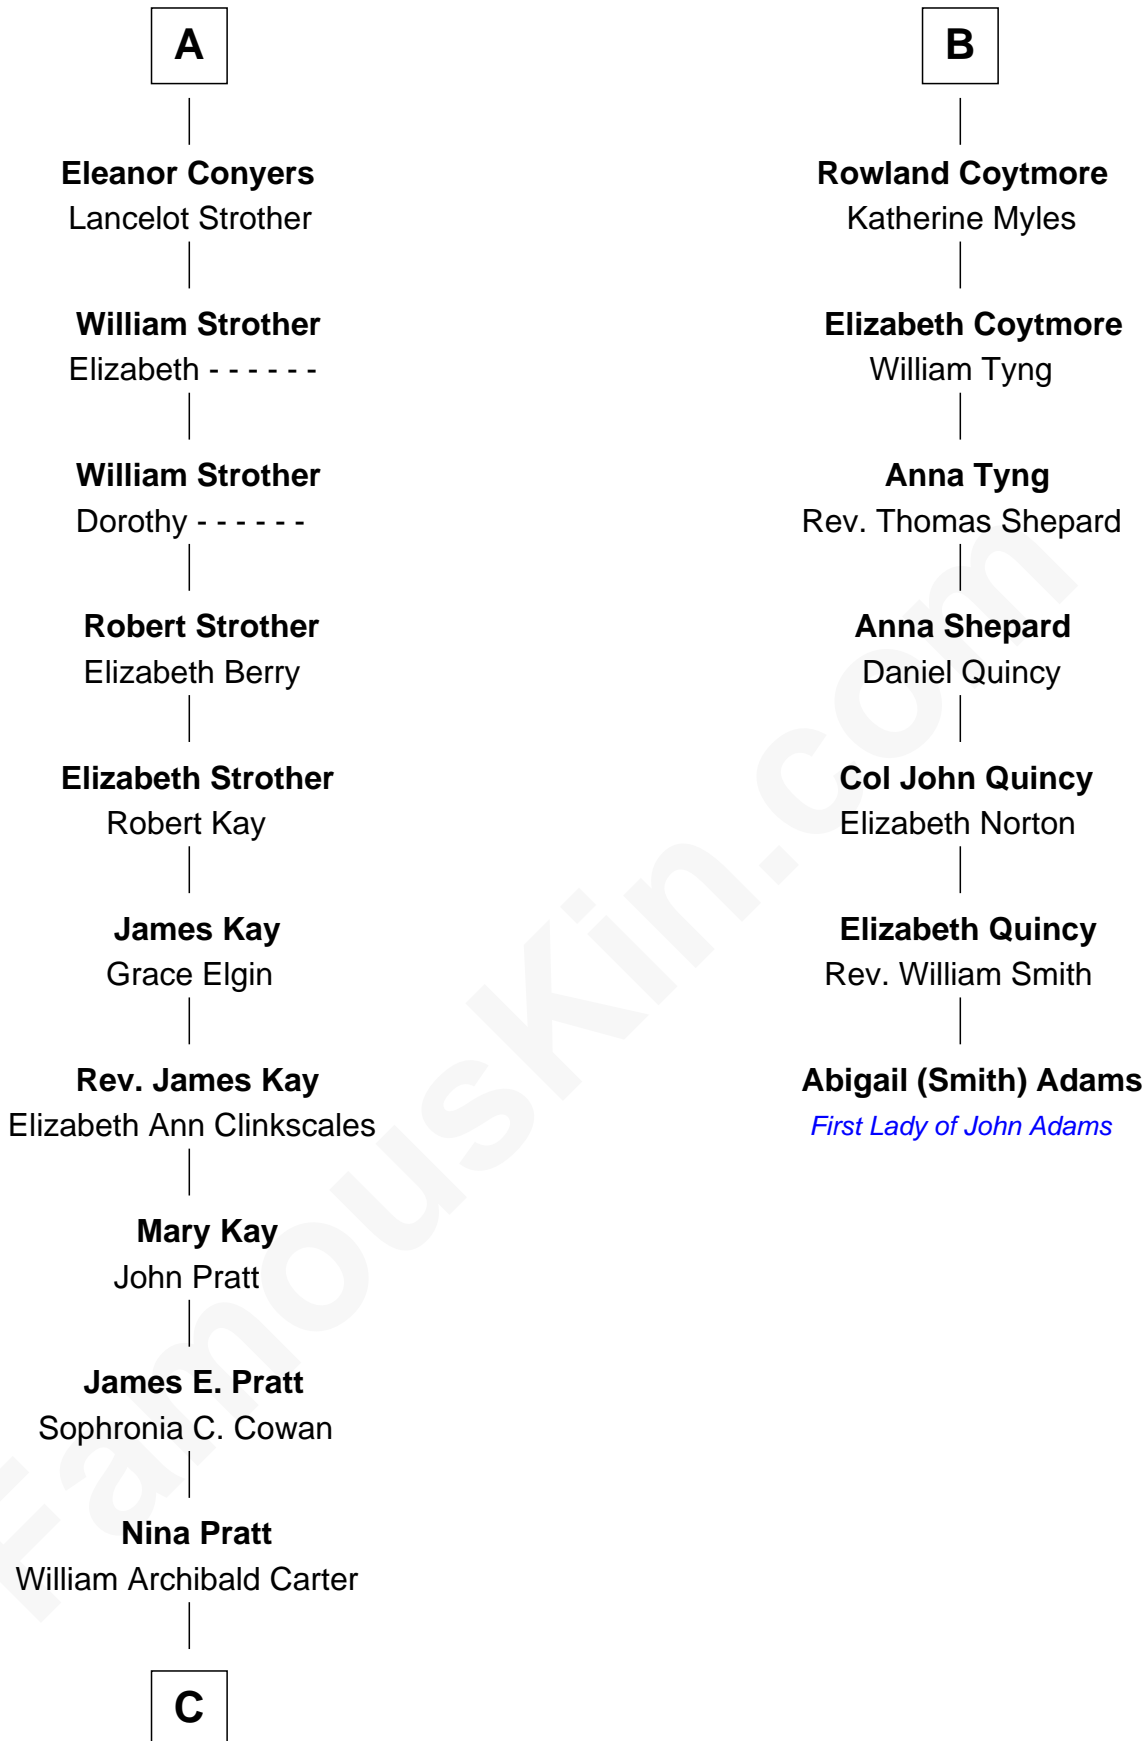

FamousKin.com Relationship Chart of

Jimmy Carter
39th U.S. President

13th cousin 5 times removed of

Abigail (Smith) Adams
First Lady of President John Adams

John of Gaunt
Katherine Roet

C

—
Earl Carter
Lillian Gordy

—
Jimmy Carter
39th U.S. President

FamousKin.com