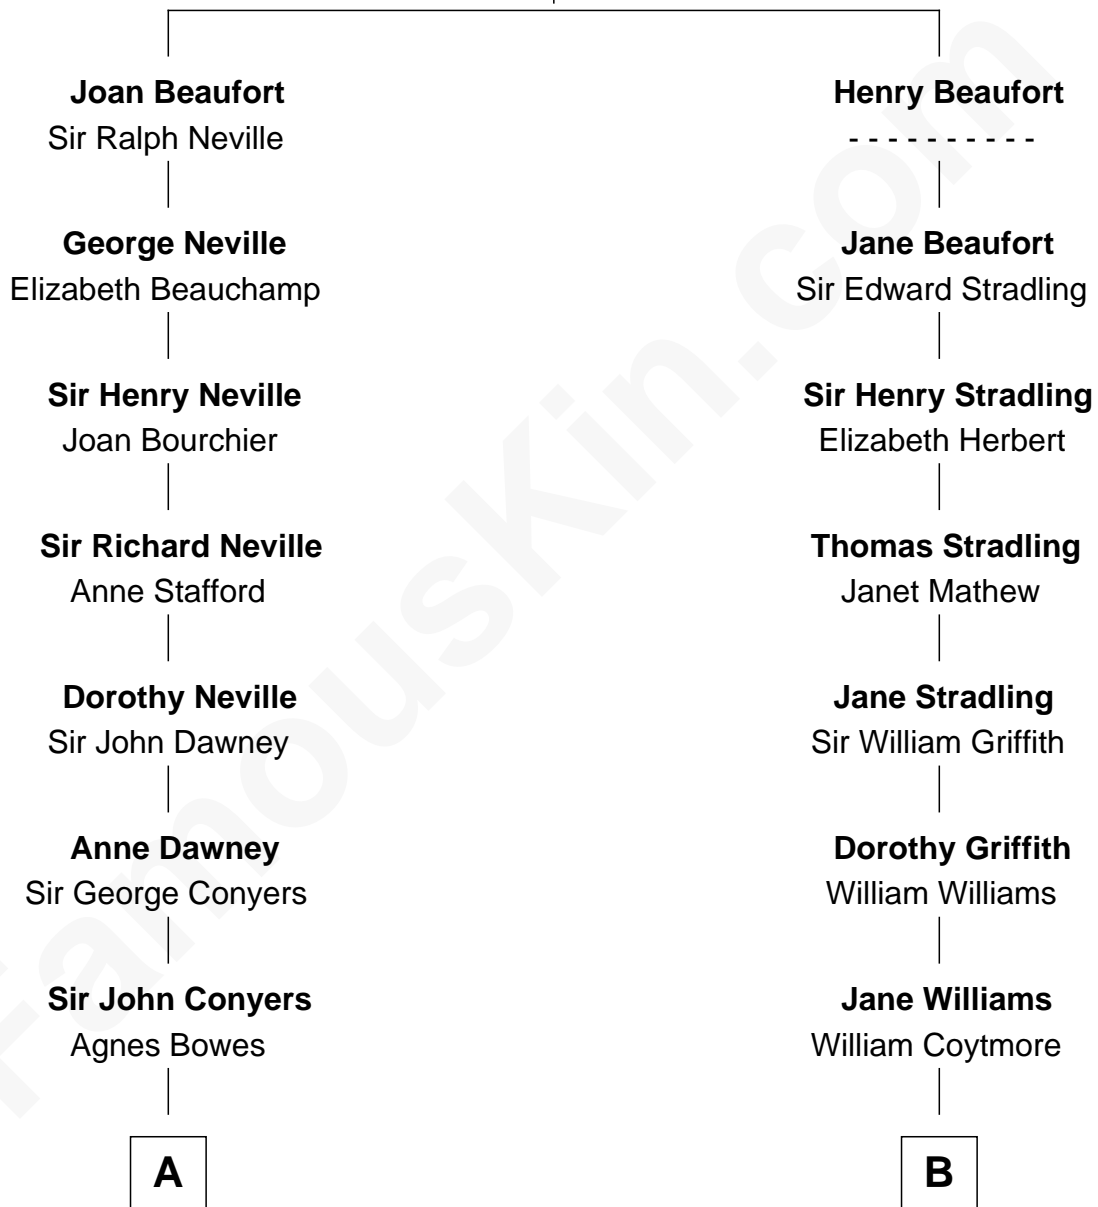

FamousKin.com Relationship Chart of

Jimmy Carter
39th U.S. President

13th cousin 5 times removed of

Abigail (Smith) Adams
First Lady of President John Adams

John of Gaunt
Katherine Roet

C

—
Earl Carter
Lillian Gordy

—
Jimmy Carter
39th U.S. President

FamousKin.com