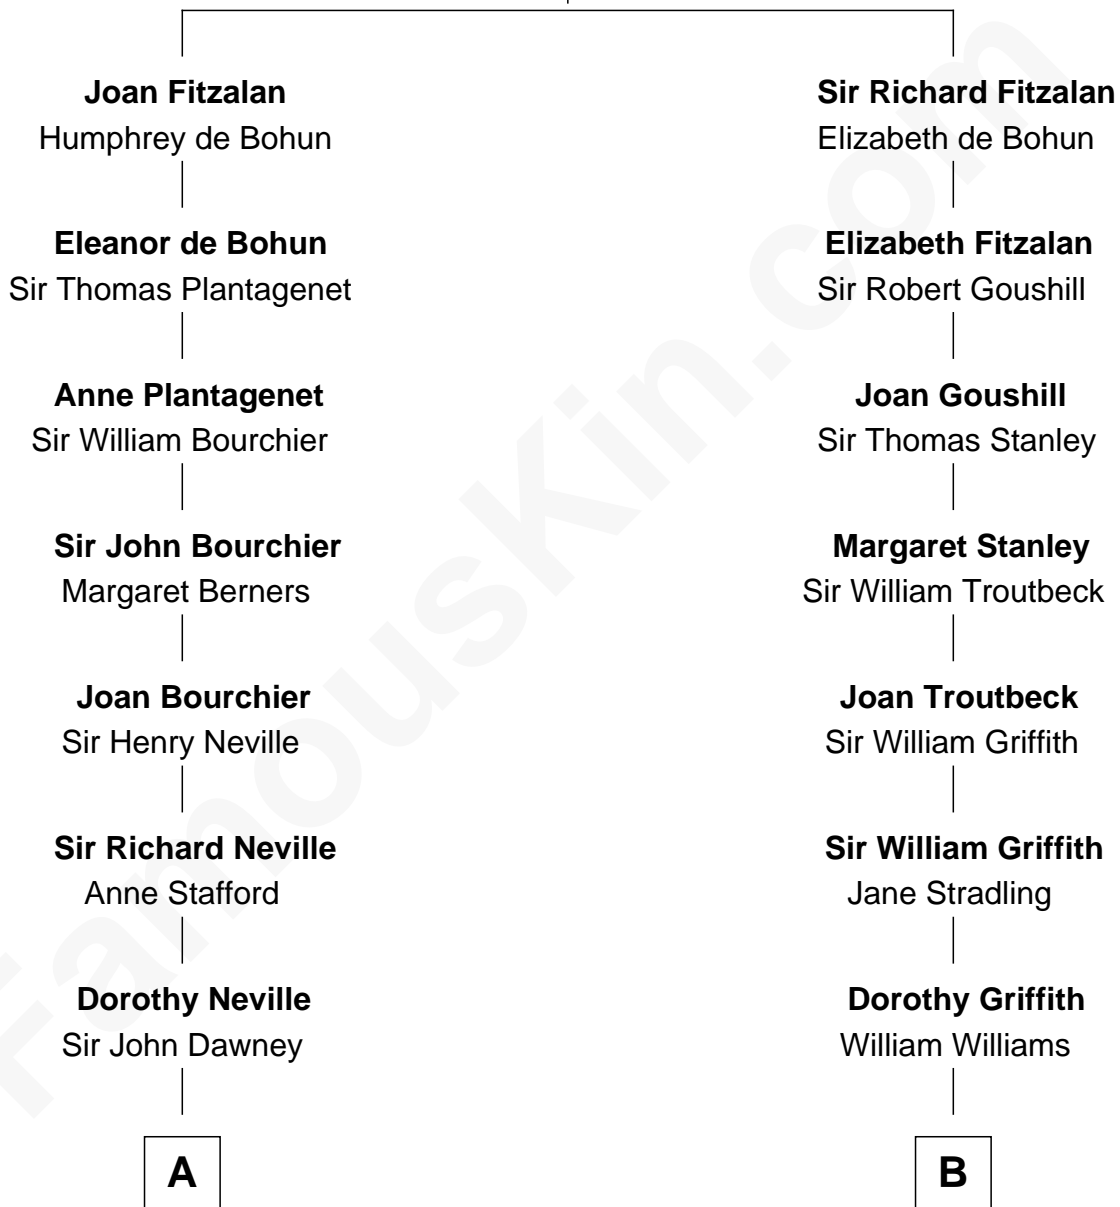

# FamousKin.com Relationship Chart of

**Jimmy Carter**

*39th U.S. President*

14th cousin 6 times removed of

**Abigail (Smith) Adams**

*First Lady of President John Adams*

**Richard Fitzalan**  
Eleanor Plantagenet

**C**

**James E. Pratt**  
Sophronia C. Cowan

**Nina Pratt**  
William Archibald Carter

**Earl Carter**  
Lillian Gordy

**Jimmy Carter**  
*39th U.S. President*

FamousKin.com