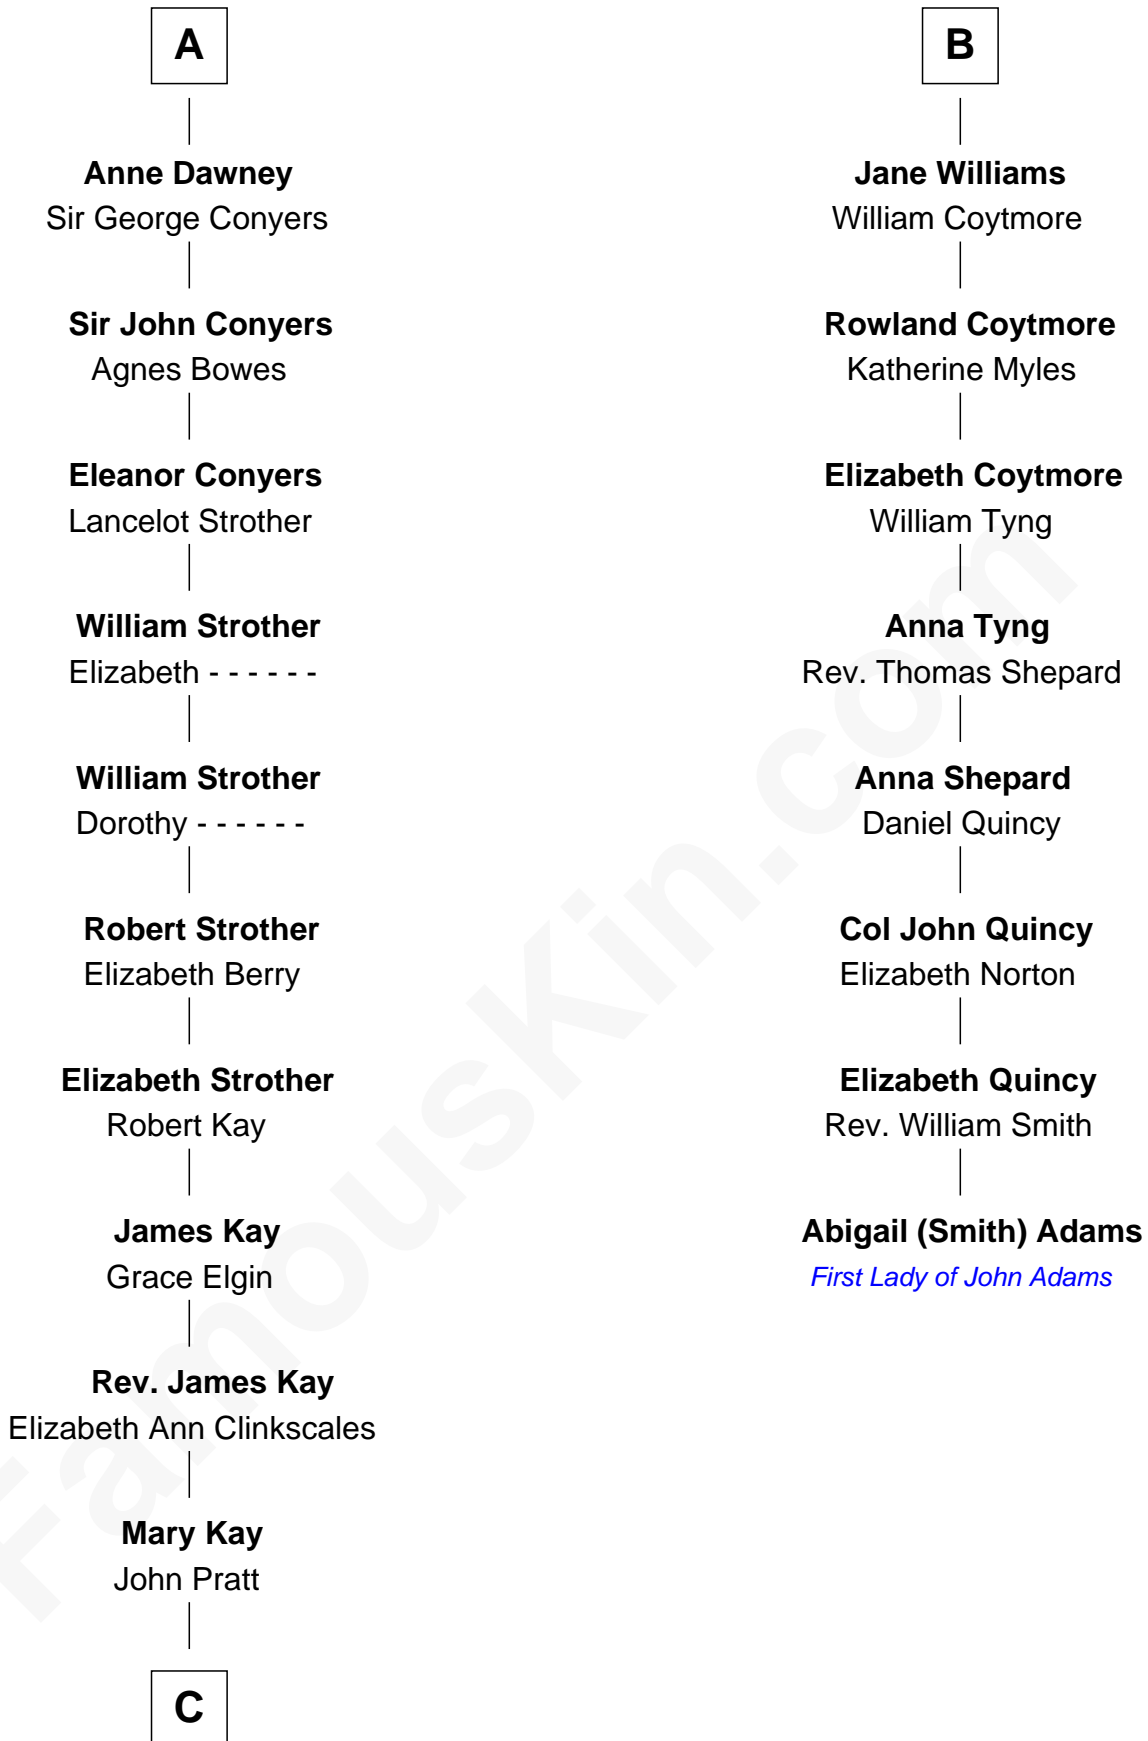

# FamousKin.com Relationship Chart of

**Jimmy Carter**

*39th U.S. President*

14th cousin 6 times removed of

**Abigail (Smith) Adams**

*First Lady of President John Adams*

**Richard Fitzalan**  
Eleanor Plantagenet

**C**

**James E. Pratt**  
Sophronia C. Cowan

**Nina Pratt**  
William Archibald Carter

**Earl Carter**  
Lillian Gordy

**Jimmy Carter**  
*39th U.S. President*

FamousKin.com