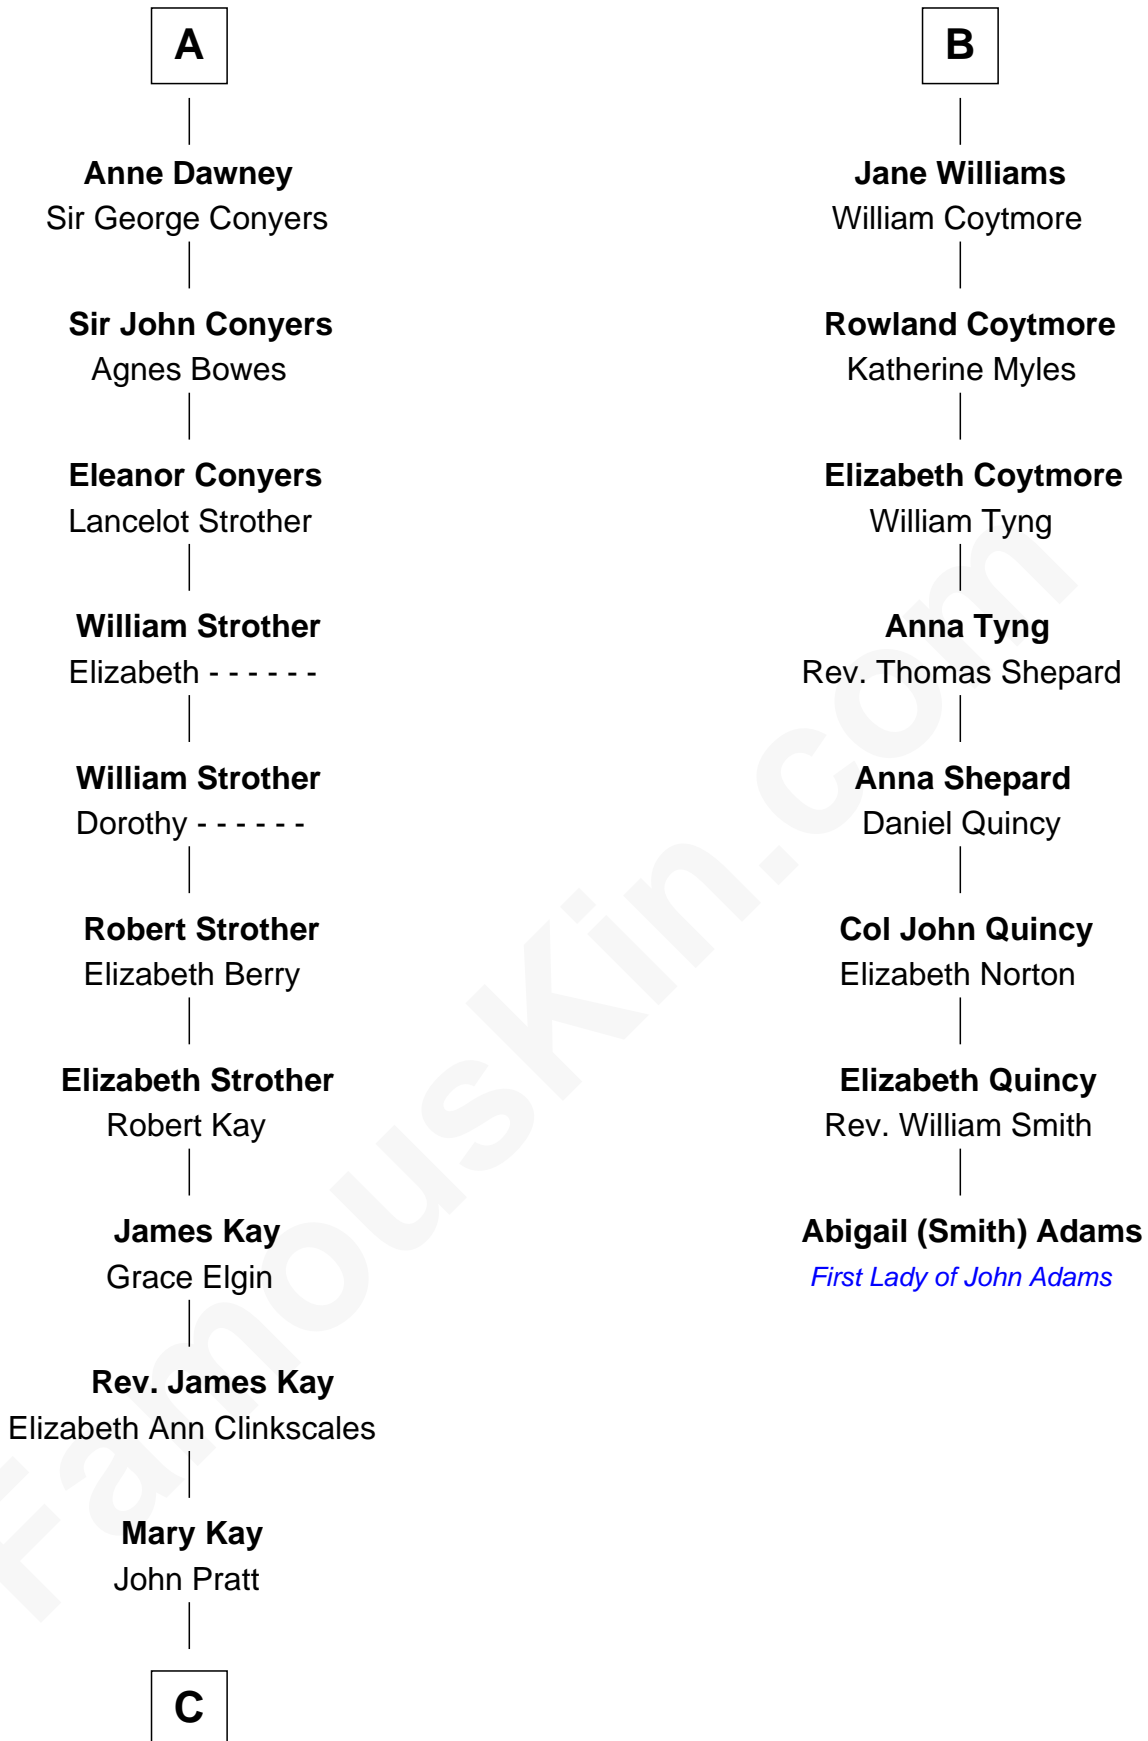

FamousKin.com Relationship Chart of

Jimmy Carter

39th U.S. President

14th cousin 6 times removed of

Abigail (Smith) Adams

First Lady of President John Adams

Sir William de Bohun
Elizabeth de Badlesmere

C

—
James E. Pratt
Sophronia C. Cowan

—
Nina Pratt
William Archibald Carter

—
Earl Carter
Lillian Gordy

—
Jimmy Carter
39th U.S. President

FamousKin.com