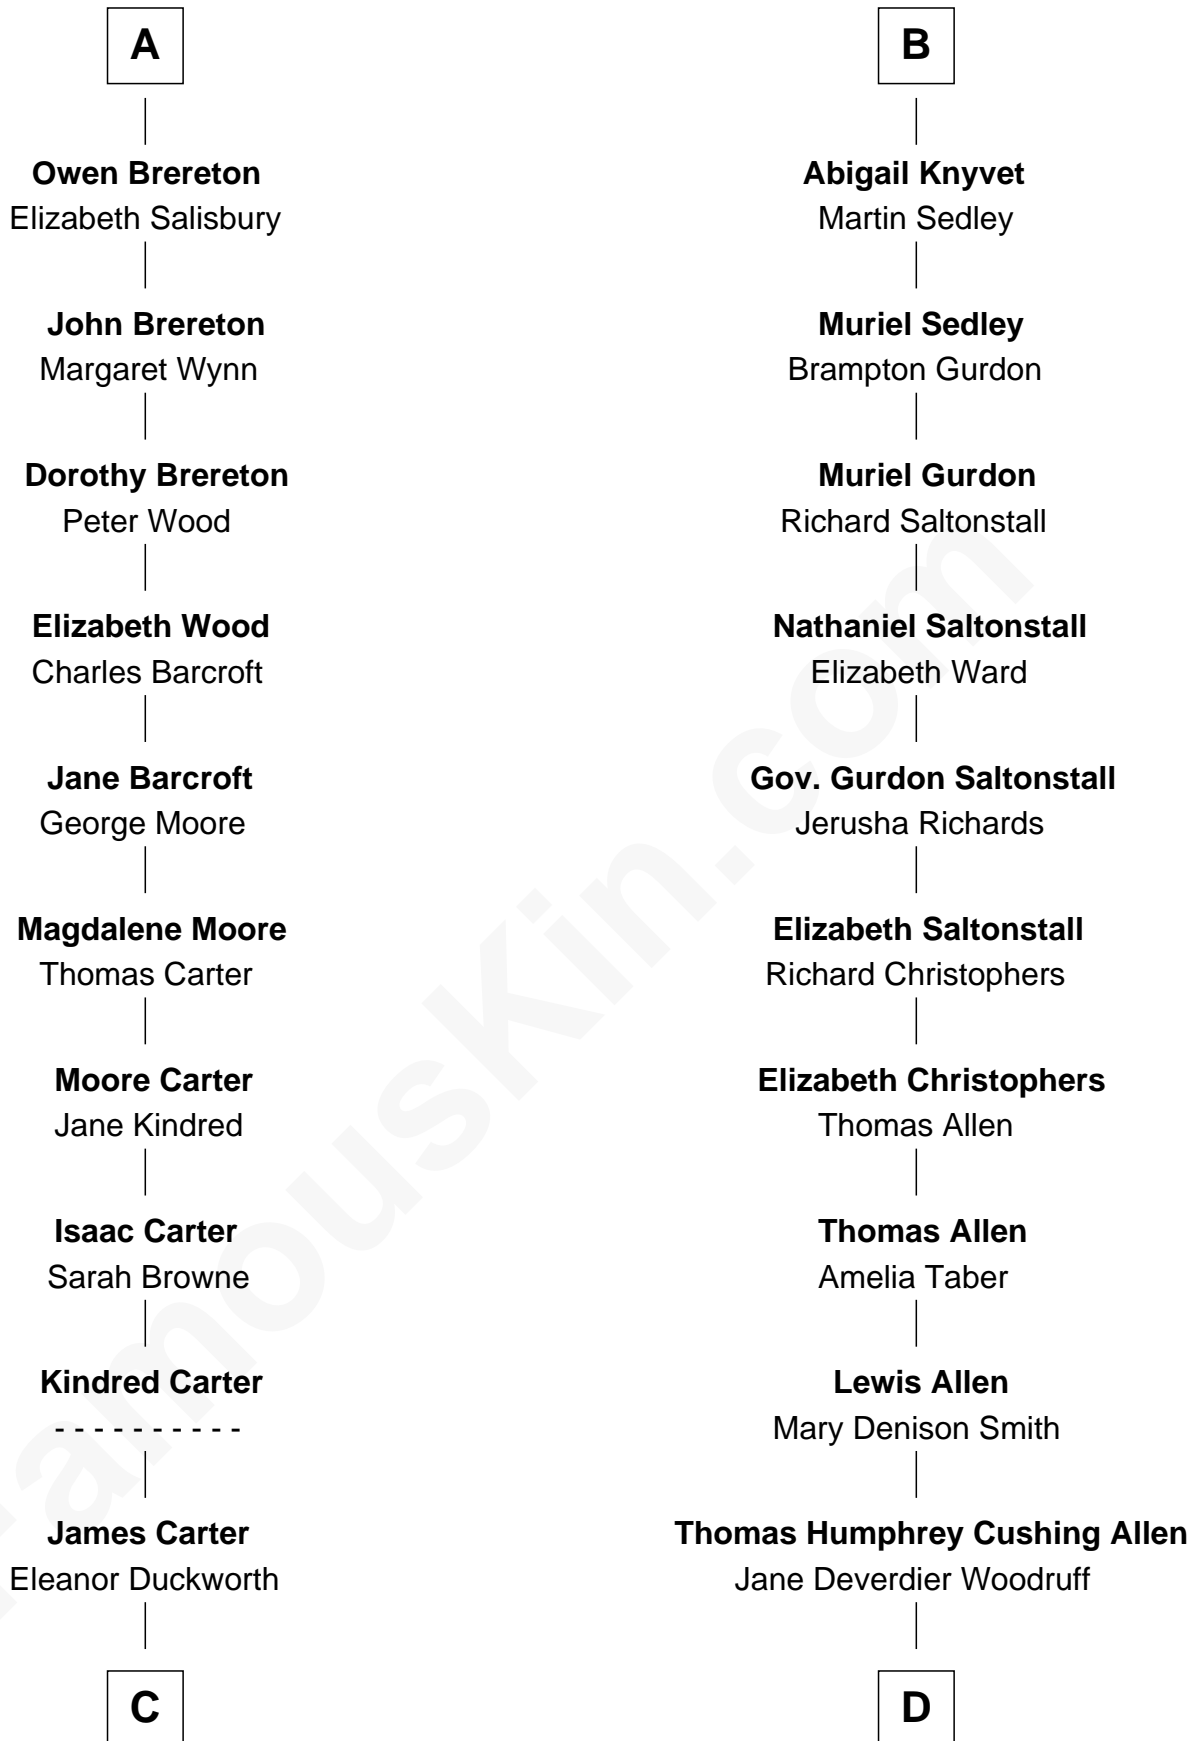

FamousKin.com Relationship Chart of

Jimmy Carter

39th U.S. President

20th cousin 1 time removed of

Ted Danson

TV Actor - "Cheers", "CSI"

Sir Robert de Holland

Maude la Zouche

Maude de Holland
Sir Thomas de Swinnerton

Sir Robert de Swinnerton
Elizabeth de Beke

Maud de Swinnerton
Sir William Ipstones

Alice Ipstones
Sir Randall Brereton

Sir William Brereton
Catherine Wylde

Edward Brereton
Elizabeth Roydon

John Brereton
Margaret Fychan

A

Thomas Holand
Joan Plantagenet

John de Holand
Elizabeth of Lancaster

Constance de Holand
Sir John Grey

Alice Grey
Sir William Knyvet

Sir Edmund Knyvet
Eleanor Tyrrel

Edmund Knyvet
Jane Bouchier

John Knyvet
Agnes Harcourt

B

C

Wiley Carter

Ann Ansley

Littleberry Walker Carter

Mary Ann Diligent Seals

William Archibald Carter