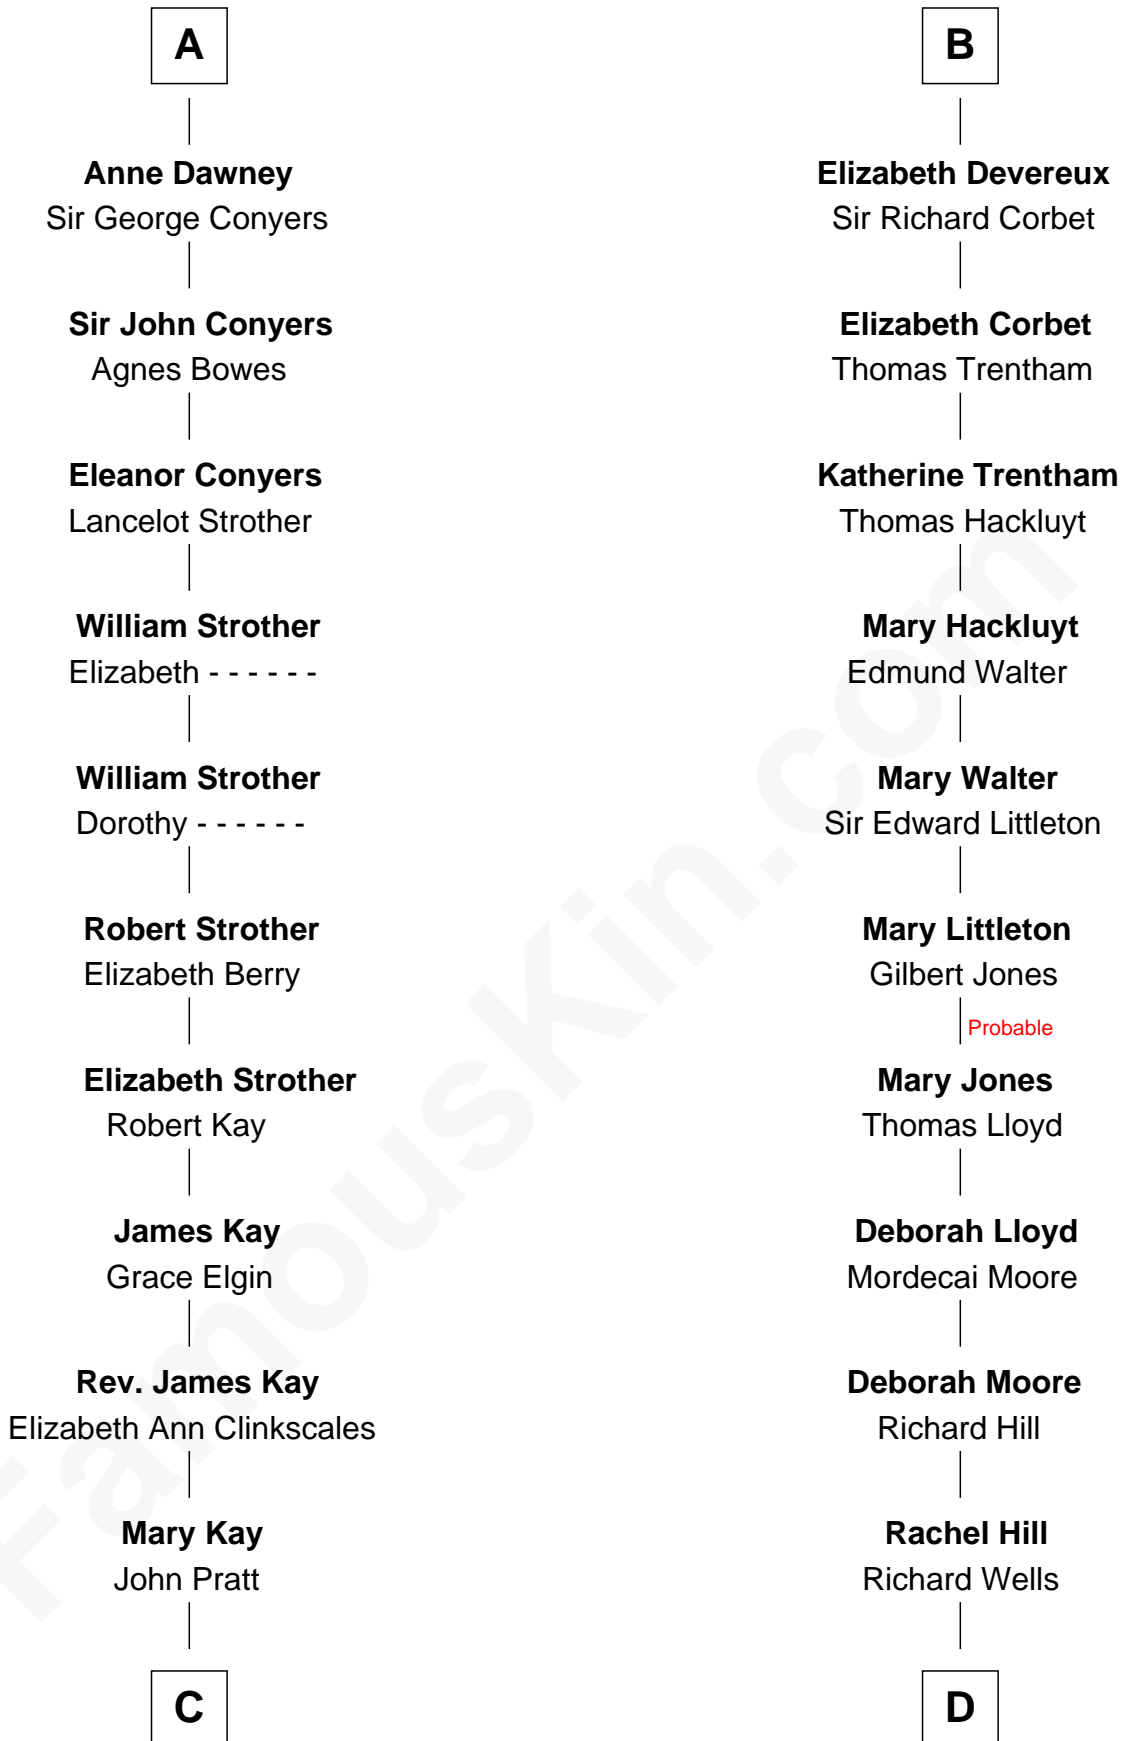

# FamousKin.com Relationship Chart of

**Jimmy Carter**

*39th U.S. President*

20th cousin 1 time removed of

**Orson Welles**

*Radio, Stage, and Movie Actor*

**Sir Hugh I de Audley**

Iseult de Mortimer

**Dorothy Neville**  
Sir John Dawney

**A**

**Hugh de Audley**  
Margaret de Clare

**Margaret de Audley**  
Ralph de Stafford

**Elizabeth de Stafford**  
John de Ferrers

**Robert de Ferrers**  
Margaret Despencer

**Sir Edmund Ferrers**  
Ellen Roche

**Sir William Ferrers**  
Elizabeth Belknap

**Anne Ferrers**  
Sir Walter Devereux

**B**

**C**

**James E. Pratt**  
Sophronia C. Cowan

**Nina Pratt**  
William Archibald Carter

**Earl Carter**  
Lillian Gordy

**Jimmy Carter**  
*39th U.S. President*

**D**

**William Hill Wells**  
Elizabeth Dagworthy

**Henry Hill Welles**  
Mary Putnam

**Richard Jones Welles**  
Mary Blanche Head

**Richard Head Welles**  
Beatrice Ives