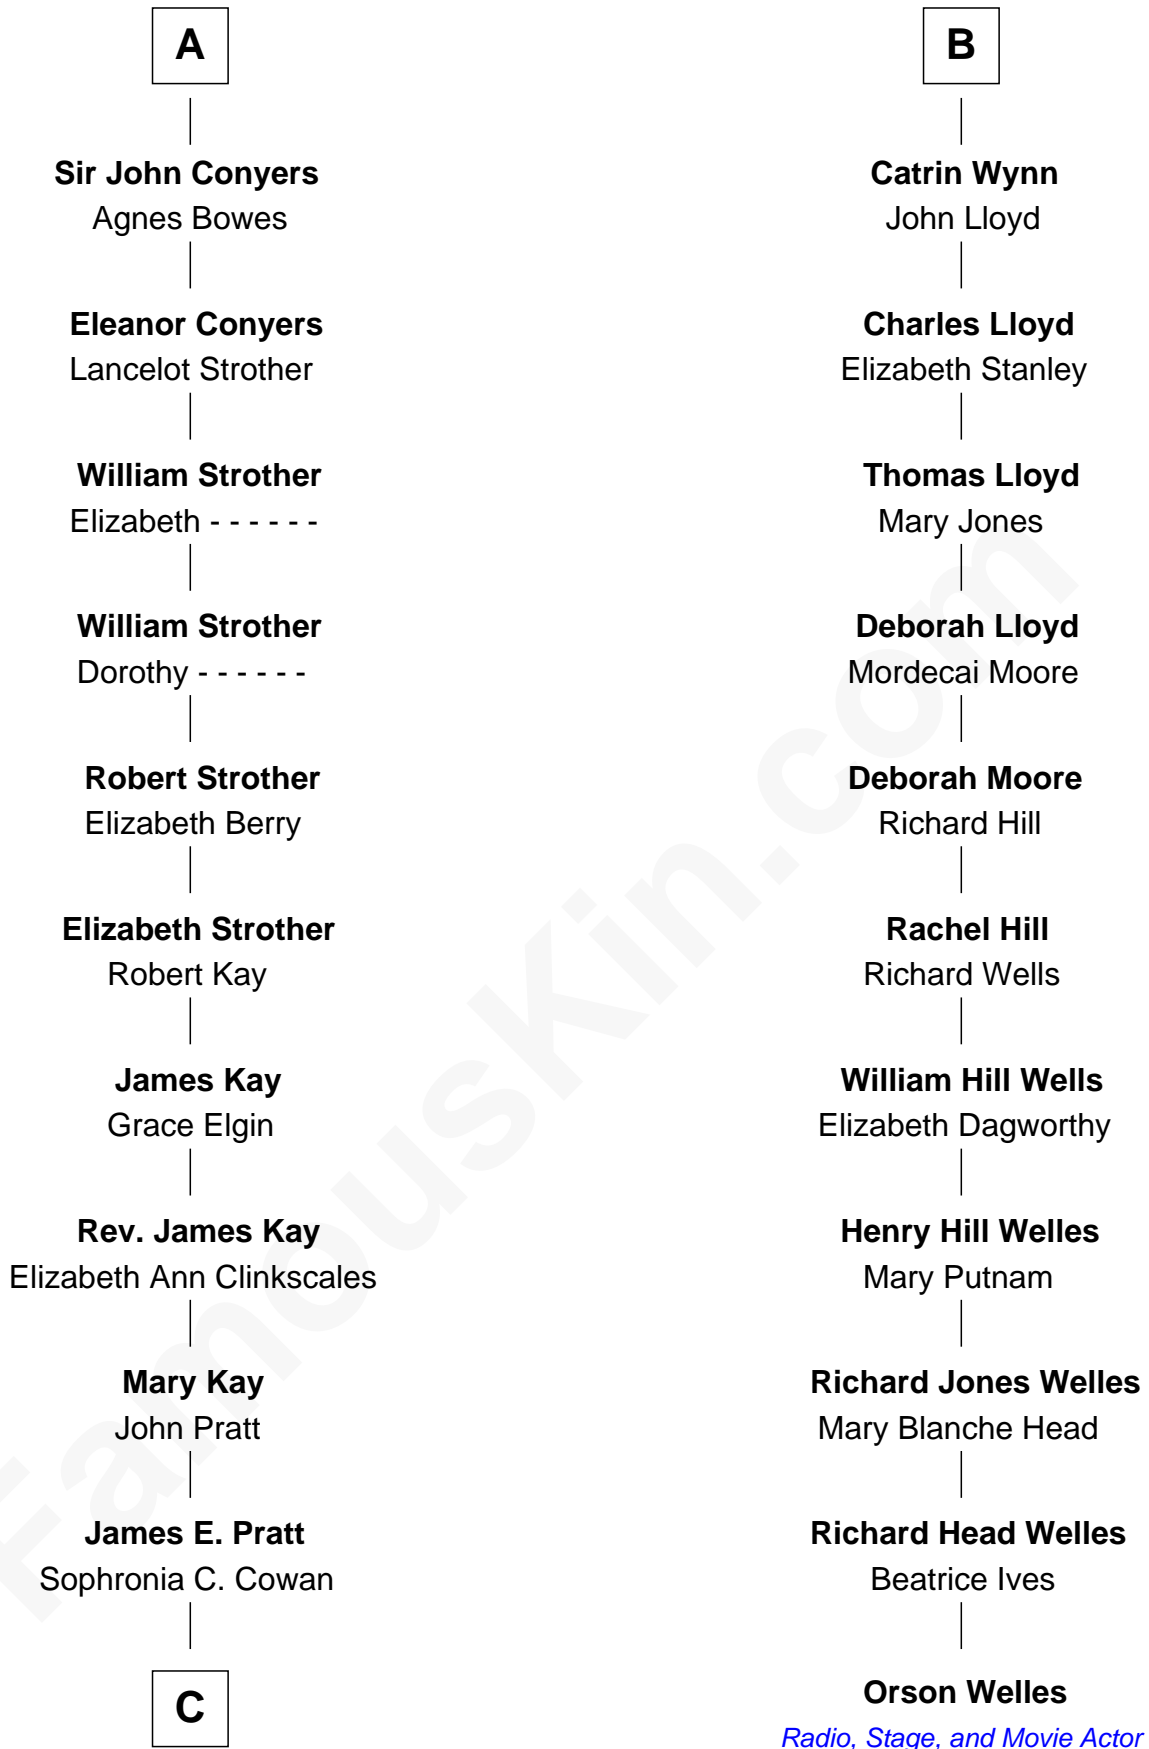

FamousKin.com Relationship Chart of

Jimmy Carter

39th U.S. President

17th cousin 2 times removed of

Orson Welles

Radio, Stage, and Movie Actor

Humphrey de Bohun

Joan Fitzalan

Eleanor de Bohun
Sir Thomas Plantagenet

Anne Plantagenet
Sir William Bouchier

Sir John Bouchier
Margaret Berners

Joan Bouchier
Sir Henry Neville

Sir Richard Neville
Anne Stafford

Dorothy Neville
Sir John Dawney

Anne Dawney
Sir George Conyers

A

Mary de Bohun
Henry IV, King of England

Humphrey Plantagenet

Antigone Plantagenet
Henry Grey

Elizabeth Grey
Sir Roger Kynaston

Humphrey Kynaston
Elsbeth ferch Maredudd

Margaret Kynaston
John ap Ieuan ab Owain

Humphrey Wynn
Mawd ferch Oliver

B

C

—
Nina Pratt

William Archibald Carter

—
Earl Carter

Lillian Gordy

—
Jimmy Carter