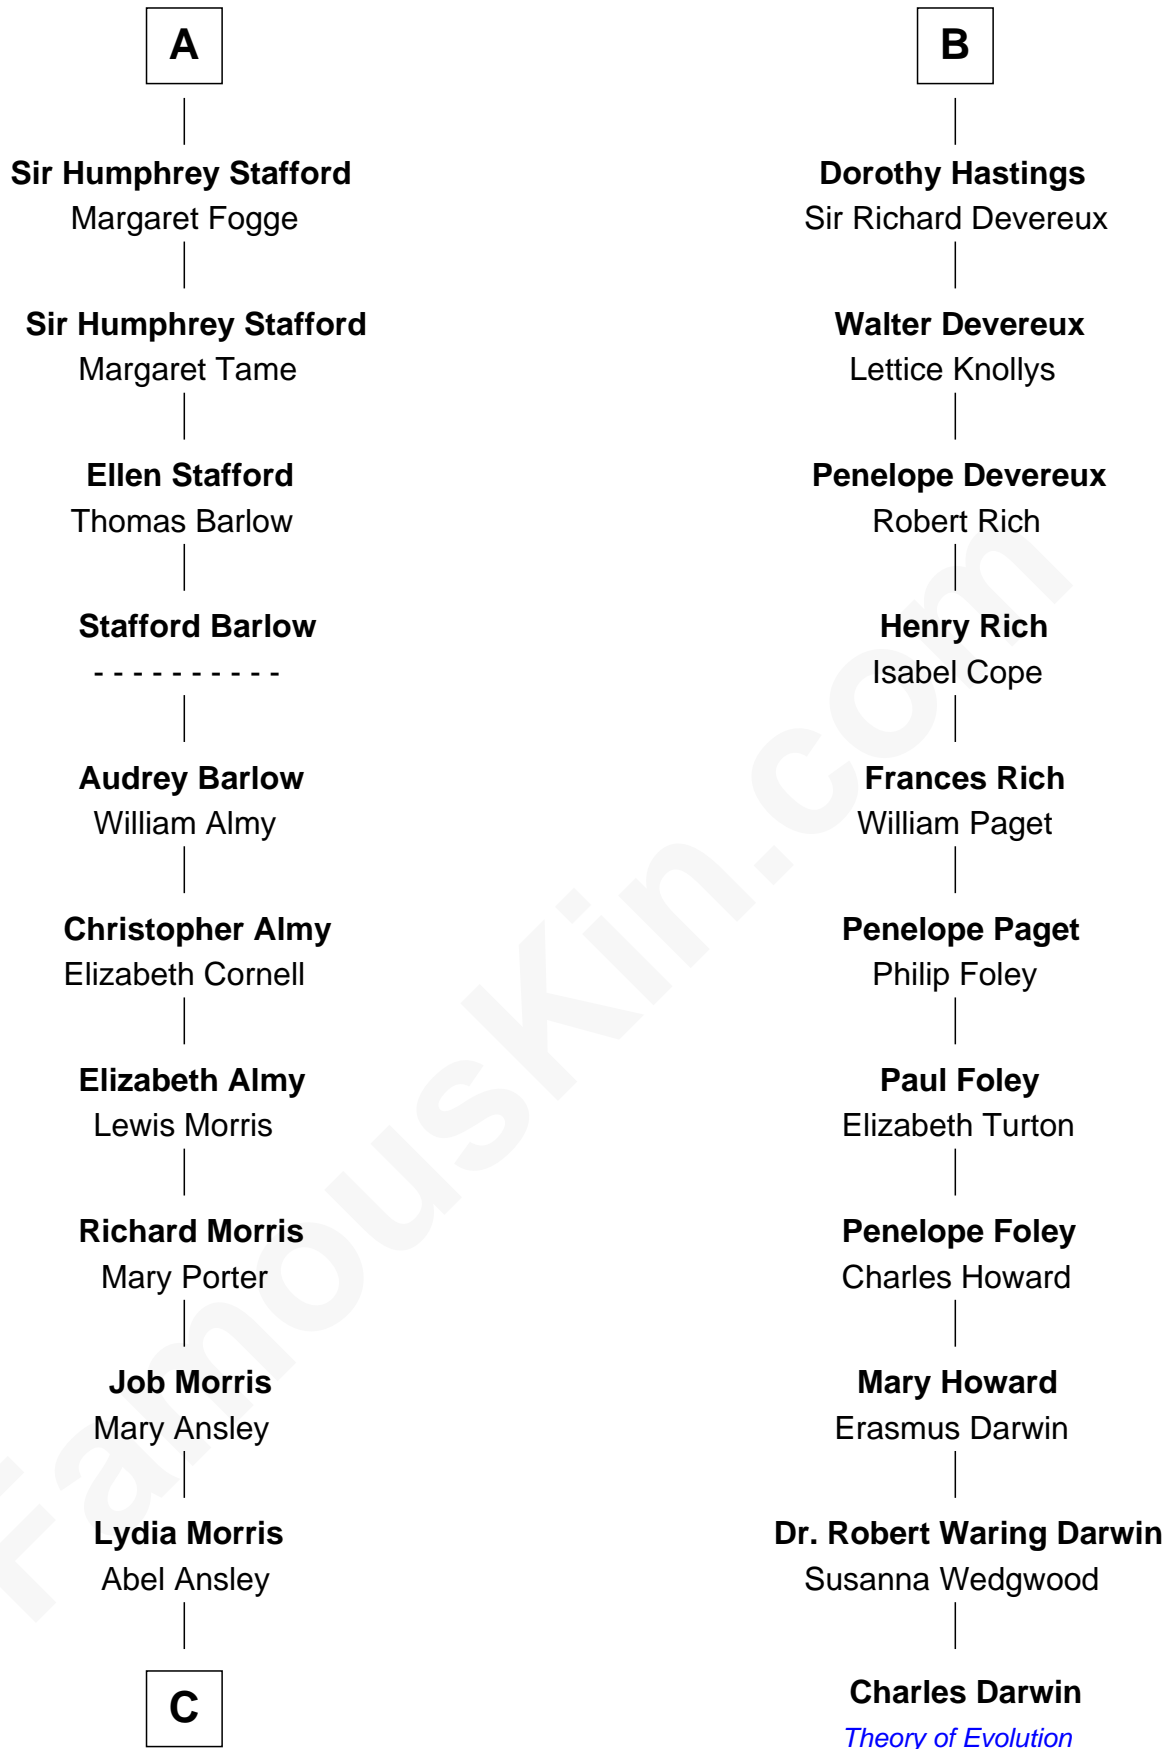

FamousKin.com Relationship Chart of

Jimmy Carter

39th U.S. President

17th cousin 4 times removed of

Charles Darwin

Theory of Evolution

John de Botetourte

Maud FitzThomas

Humphrey Stafford
Katherine Fray

A

Elizabeth de Botetourte

William de Latimer

Elizabeth le Latimer
Sir John Camoys

Sir Thomas Camoys
Elizabeth de Louches

Alice Camoys
Sir Leonard Hastings

Sir William Hastings
Katherine Neville

Sir Edward Hastings
Mary Hungerford

Sir George Hastings
Anne Stafford

B

C

—
Ann Ansley
Wiley Carter

—
Littleberry Walker Carter
Mary Ann Diligent Seals

—
William Archibald Carter
Nina Pratt

—
Earl Carter
Lillian Gordy