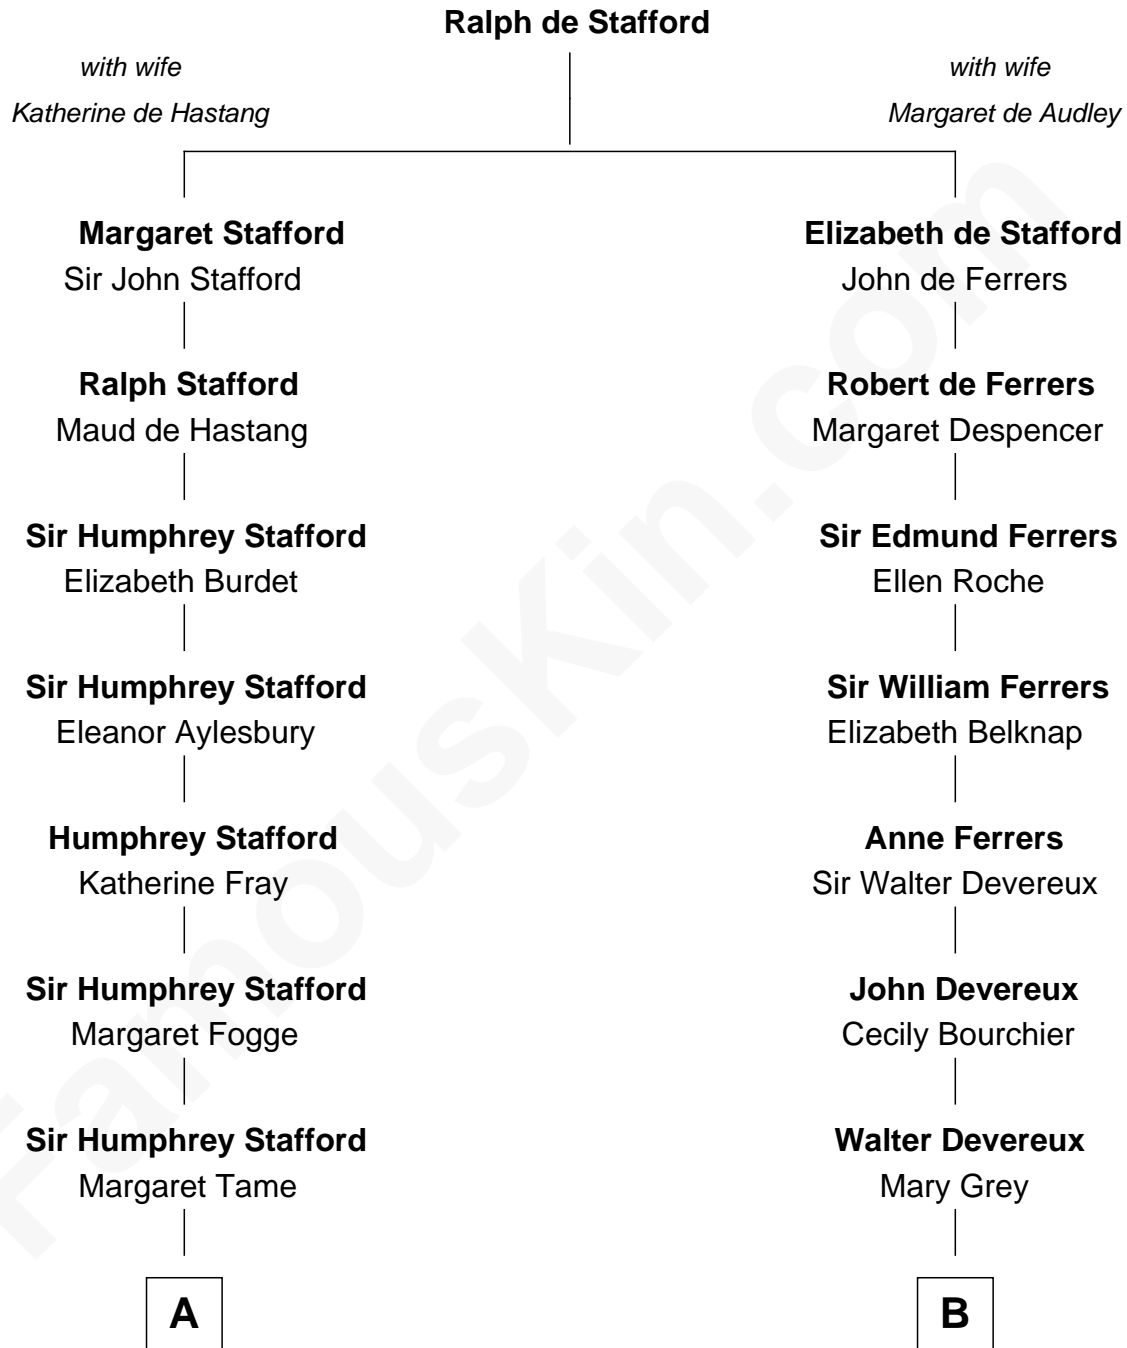

FamousKin.com Relationship Chart of

Jimmy Carter
39th U.S. President

17th cousin 2 times removed of

Charles Darwin
Theory of Evolution

C

William Archibald Carter

Nina Pratt

Earl Carter

Lillian Gordy

Jimmy Carter

39th U.S. President

FamousKin.com