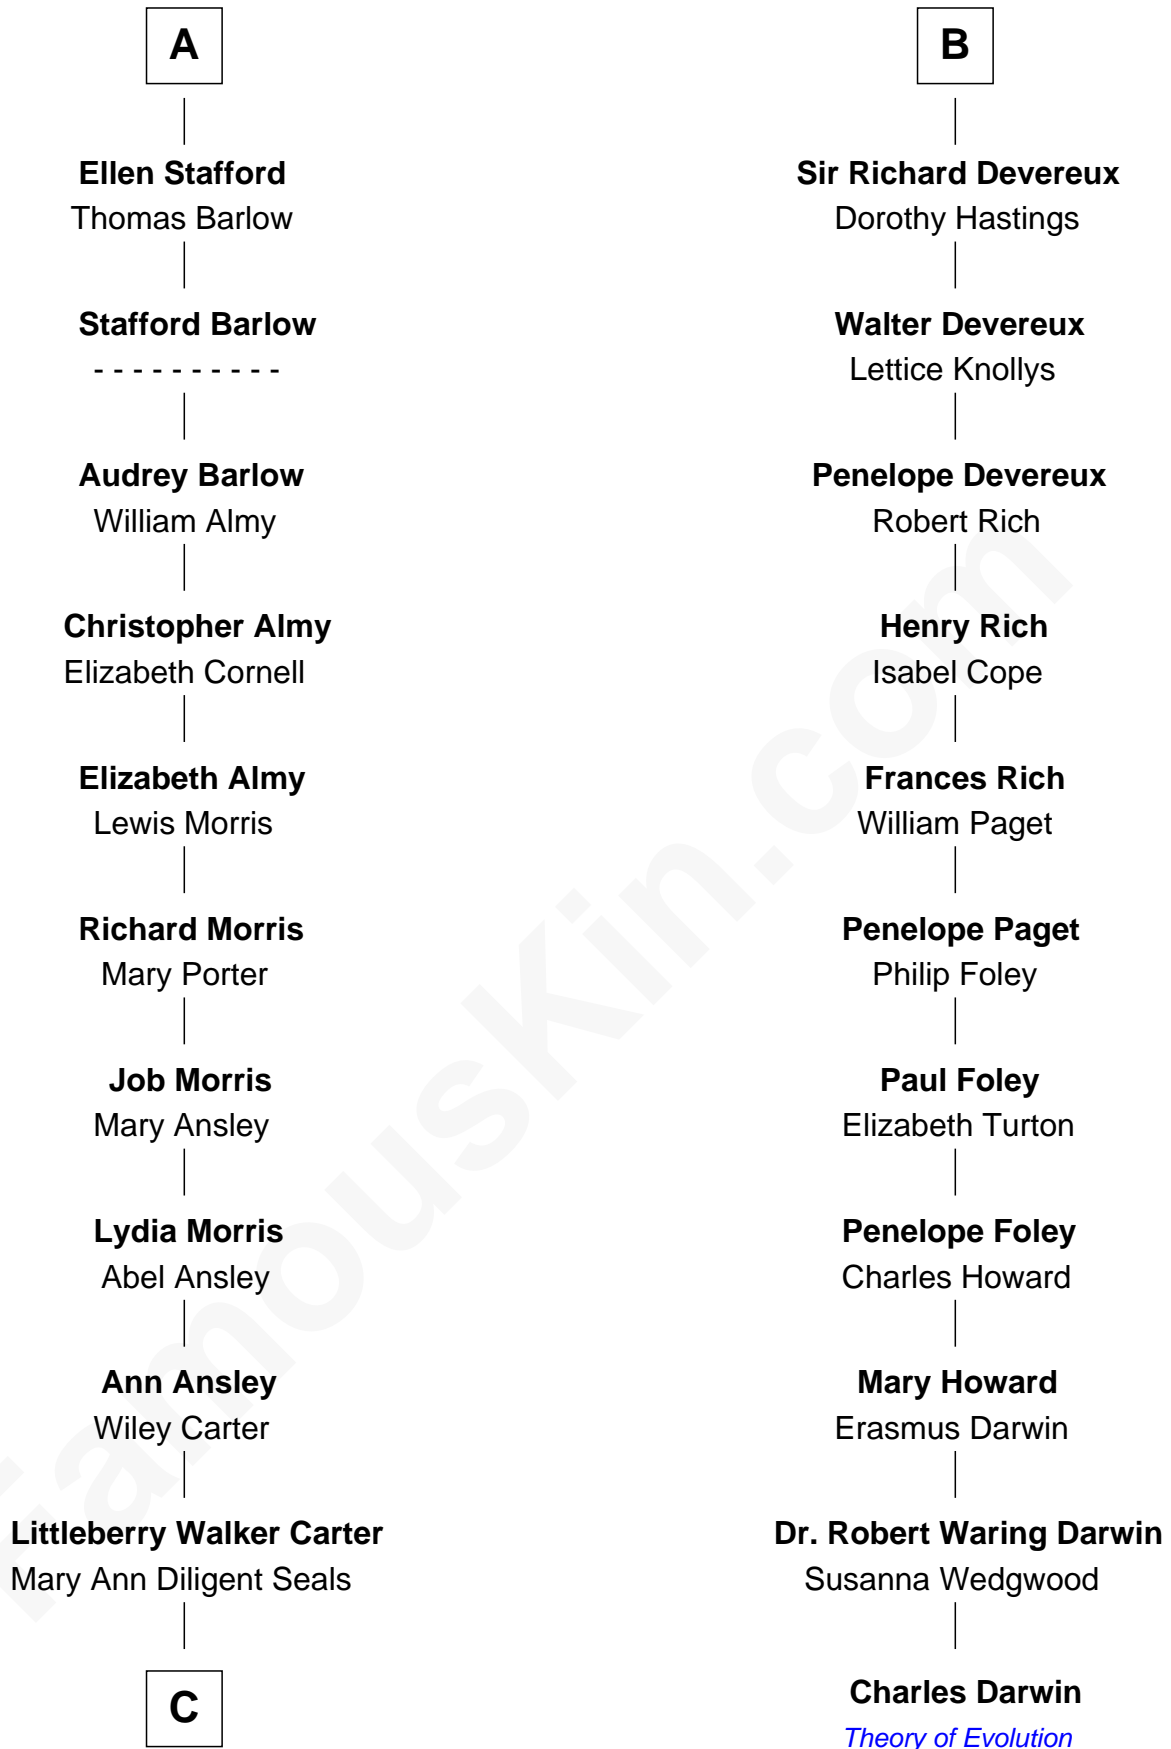

FamousKin.com Relationship Chart of

Jimmy Carter
39th U.S. President

17th cousin 2 times removed of

Charles Darwin
Theory of Evolution

C

William Archibald Carter

Nina Pratt

Earl Carter

Lillian Gordy

Jimmy Carter

39th U.S. President

FamousKin.com