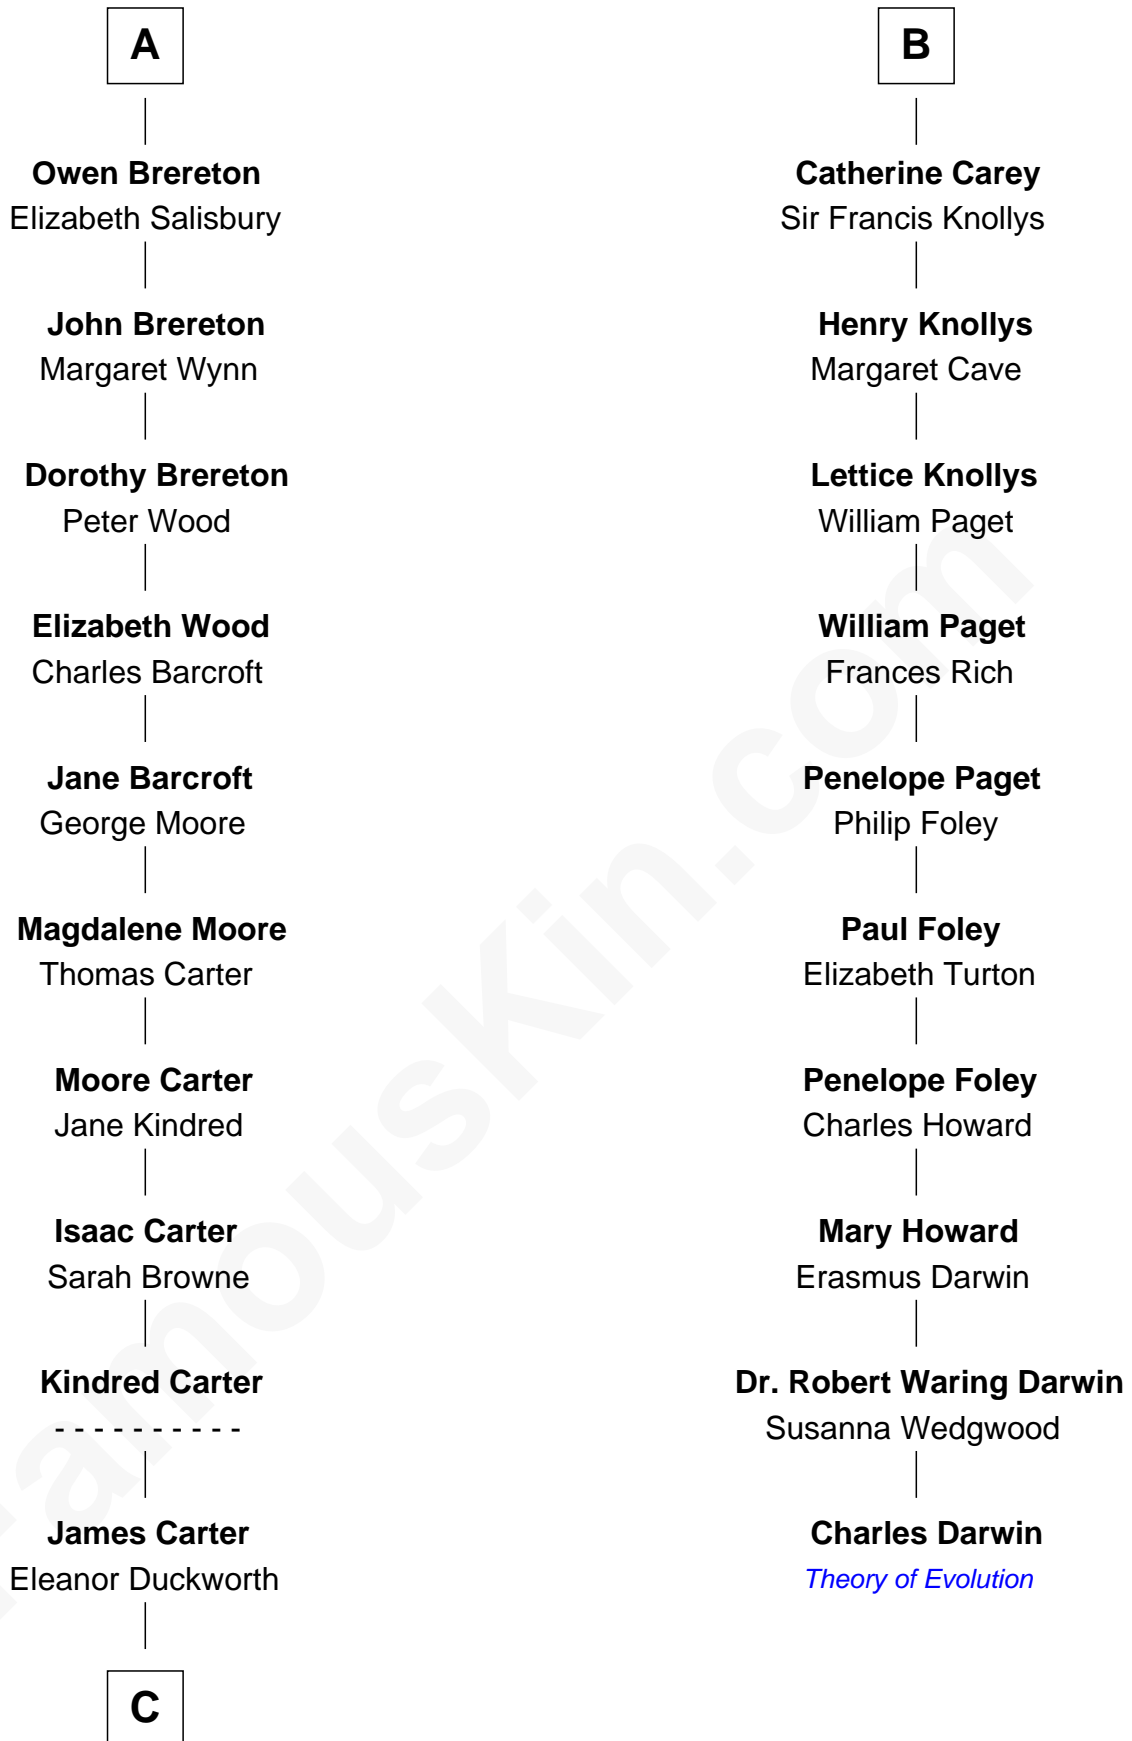

# FamousKin.com Relationship Chart of

**Jimmy Carter**

*39th U.S. President*

16th cousin 5 times removed of

**Charles Darwin**

*Theory of Evolution*

**Sir Robert de Holland**

Maude la Zouche

**Maude de Holland**  
Sir Thomas de Swinnerton

**Sir Robert de Swinnerton**  
Elizabeth de Beke

**Maud de Swinnerton**  
Sir William Ipstones

**Alice Ipstones**  
Sir Randall Brereton

**Sir William Brereton**  
Catherine Wylde

**Edward Brereton**  
Elizabeth Roydon

**John Brereton**  
Margaret Fychan

**A**

**Thomas Holand**  
Joan Plantagenet

**Sir Thomas de Holand**  
Alice Fitzalan

**Margaret de Holand**  
Sir John Beaufort

**Edmund Beaufort**  
Eleanor Beauchamp

**Eleanor Beaufort**  
Sir Robert Spencer

**Margaret Spencer**  
Sir Thomas Carey

**Sir William Carey**  
Mary Boleyn

**B**

**C**

—  
**Wiley Carter**

Ann Ansley

—  
**Littleberry Walker Carter**