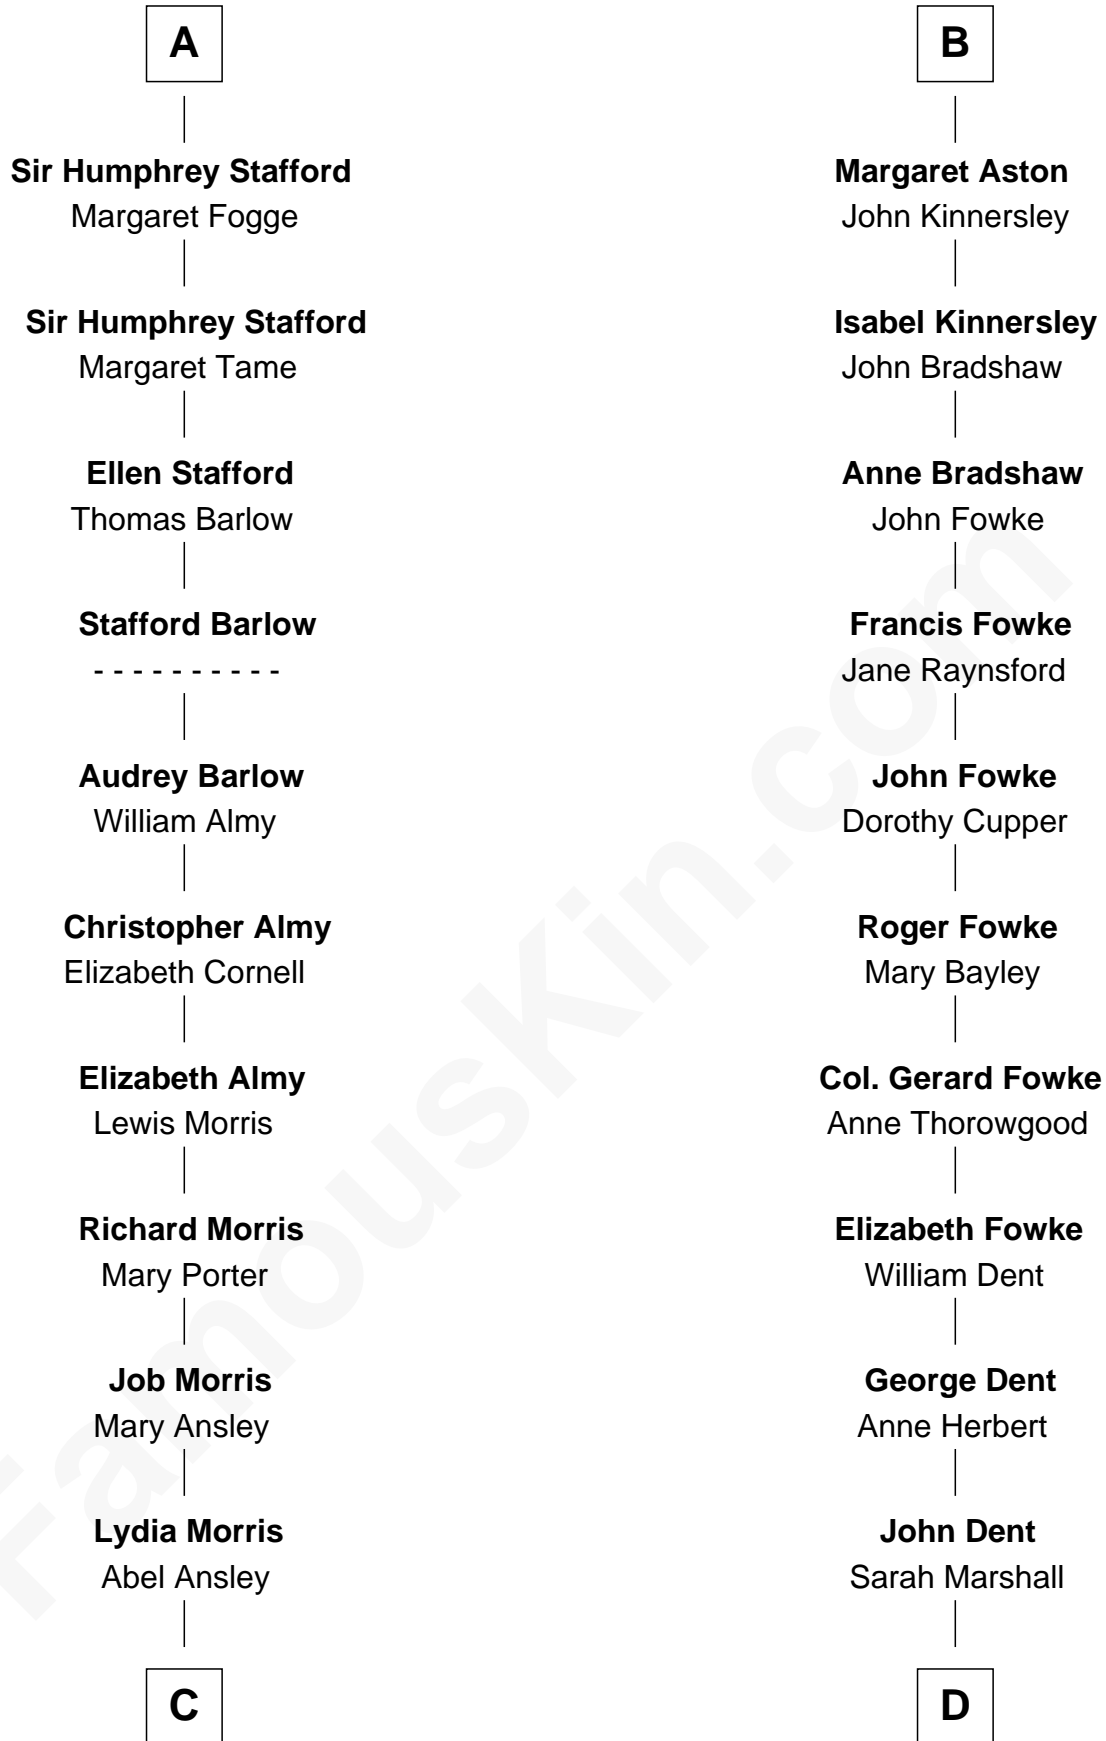

FamousKin.com Relationship Chart of

Jimmy Carter

39th U.S. President

19th cousin 2 times removed of

General James Longstreet

Confederate Army - U.S. Civil War

John de Botetourte

Maud FitzThomas

Humphrey Stafford
Katherine Fray

A

Thomas de Botetourte
Joan de Somery

John de Botetourte
Joyce la Zouche de Mortimer

Joyce de Botetourte
Sir Baldwin Freville

Sir Baldwin Freville
Maude le Scrope

Joyce Freville
Sir Roger Aston

Sir Robert Aston
Isabel Brereton

John Aston
Elizabeth Delves

B

C

Ann Ansley
Wiley Carter

Littleberry Walker Carter
Mary Ann Diligent Seals

William Archibald Carter
Nina Pratt

Earl Carter
Lillian Gordy