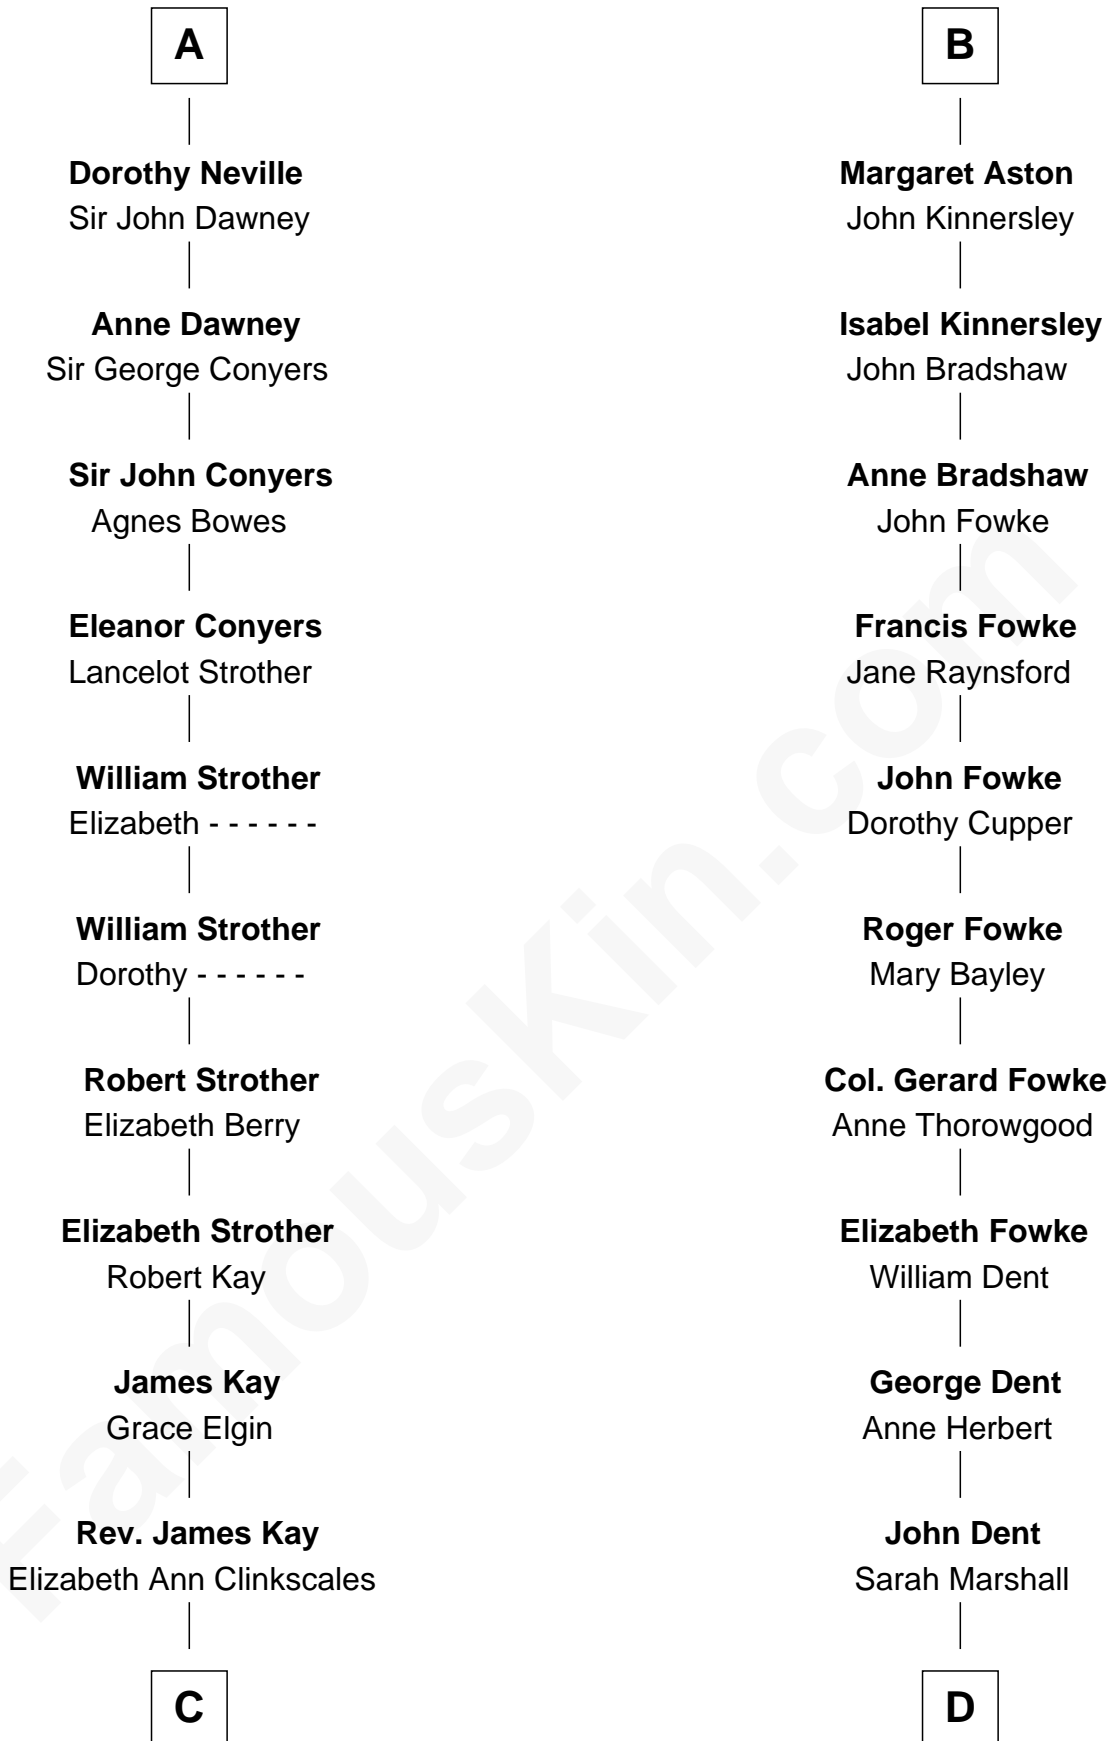

Elizabeth de Badlesmere

Sir William de Bohun

Humphrey de Bohun

Joan Fitzalan

Eleanor de Bohun

Sir Thomas Plantagenet

Anne Plantagenet

Sir William Bouchier

Sir William de Ros

Maud de Roos

John de Welles

Margery de Welles

Stephen le Scrope

Maude le Scrope

Sir Baldwin Freville

Joyce Freville

Sir Roger Aston

Sir Robert Aston

Isabel Brereton

John Aston

Elizabeth Delves

B

C

Mary Kay
John Pratt

James E. Pratt
Sophronia C. Cowan

Nina Pratt
William Archibald Carter

Earl Carter
Lillian Gordy

Jimmy Carter
39th U.S. President

D

Thomas Marshall Dent
Anne Magruder

Mary Anna Dent
James Longstreet

General James Longstreet
Confederate Army - U.S. Civil War