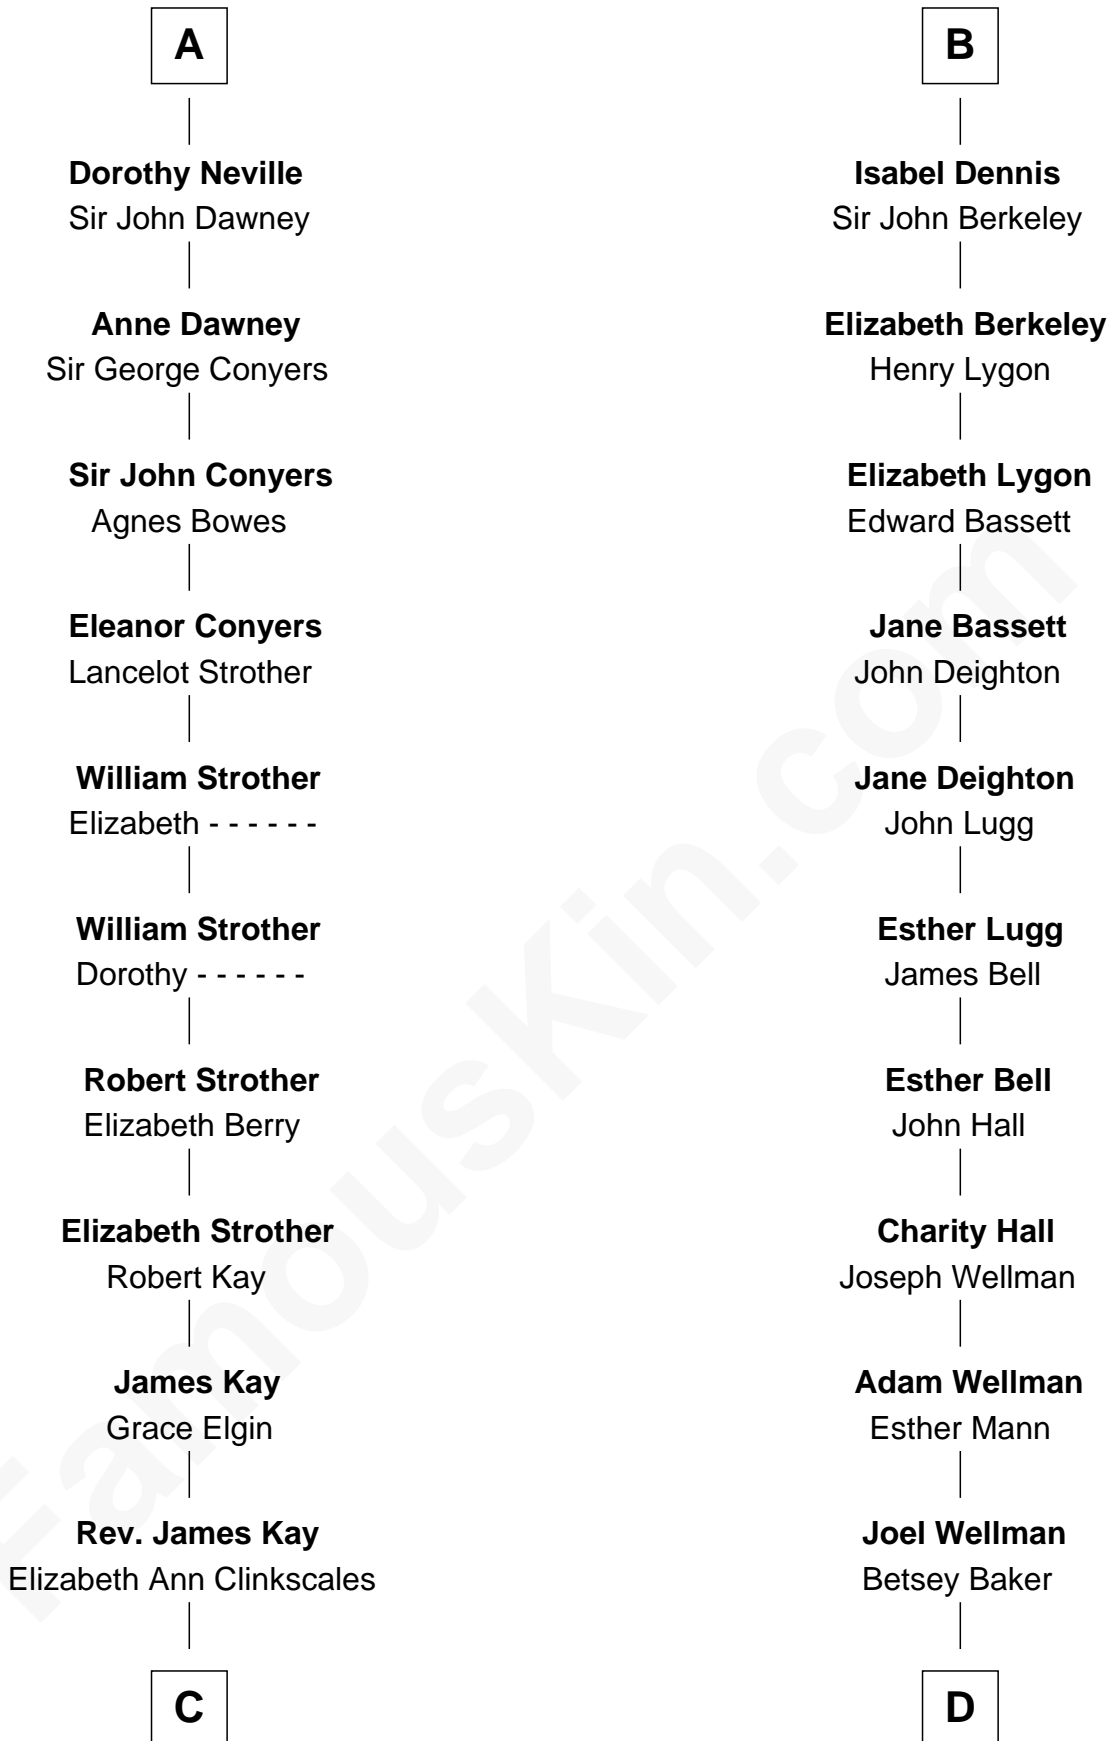

FamousKin.com Relationship Chart of

Jimmy Carter

39th U.S. President

19th cousin 2 times removed of

Jack London

Author of "The Call of the Wild"

C

Mary Kay
John Pratt

James E. Pratt
Sophronia C. Cowan

Nina Pratt
William Archibald Carter

Earl Carter
Lillian Gordy

Jimmy Carter
39th U.S. President

D

Marshall Daniel Wellman
Eleanor Garrett Jones

Flora Wellman
William Henry Chaney