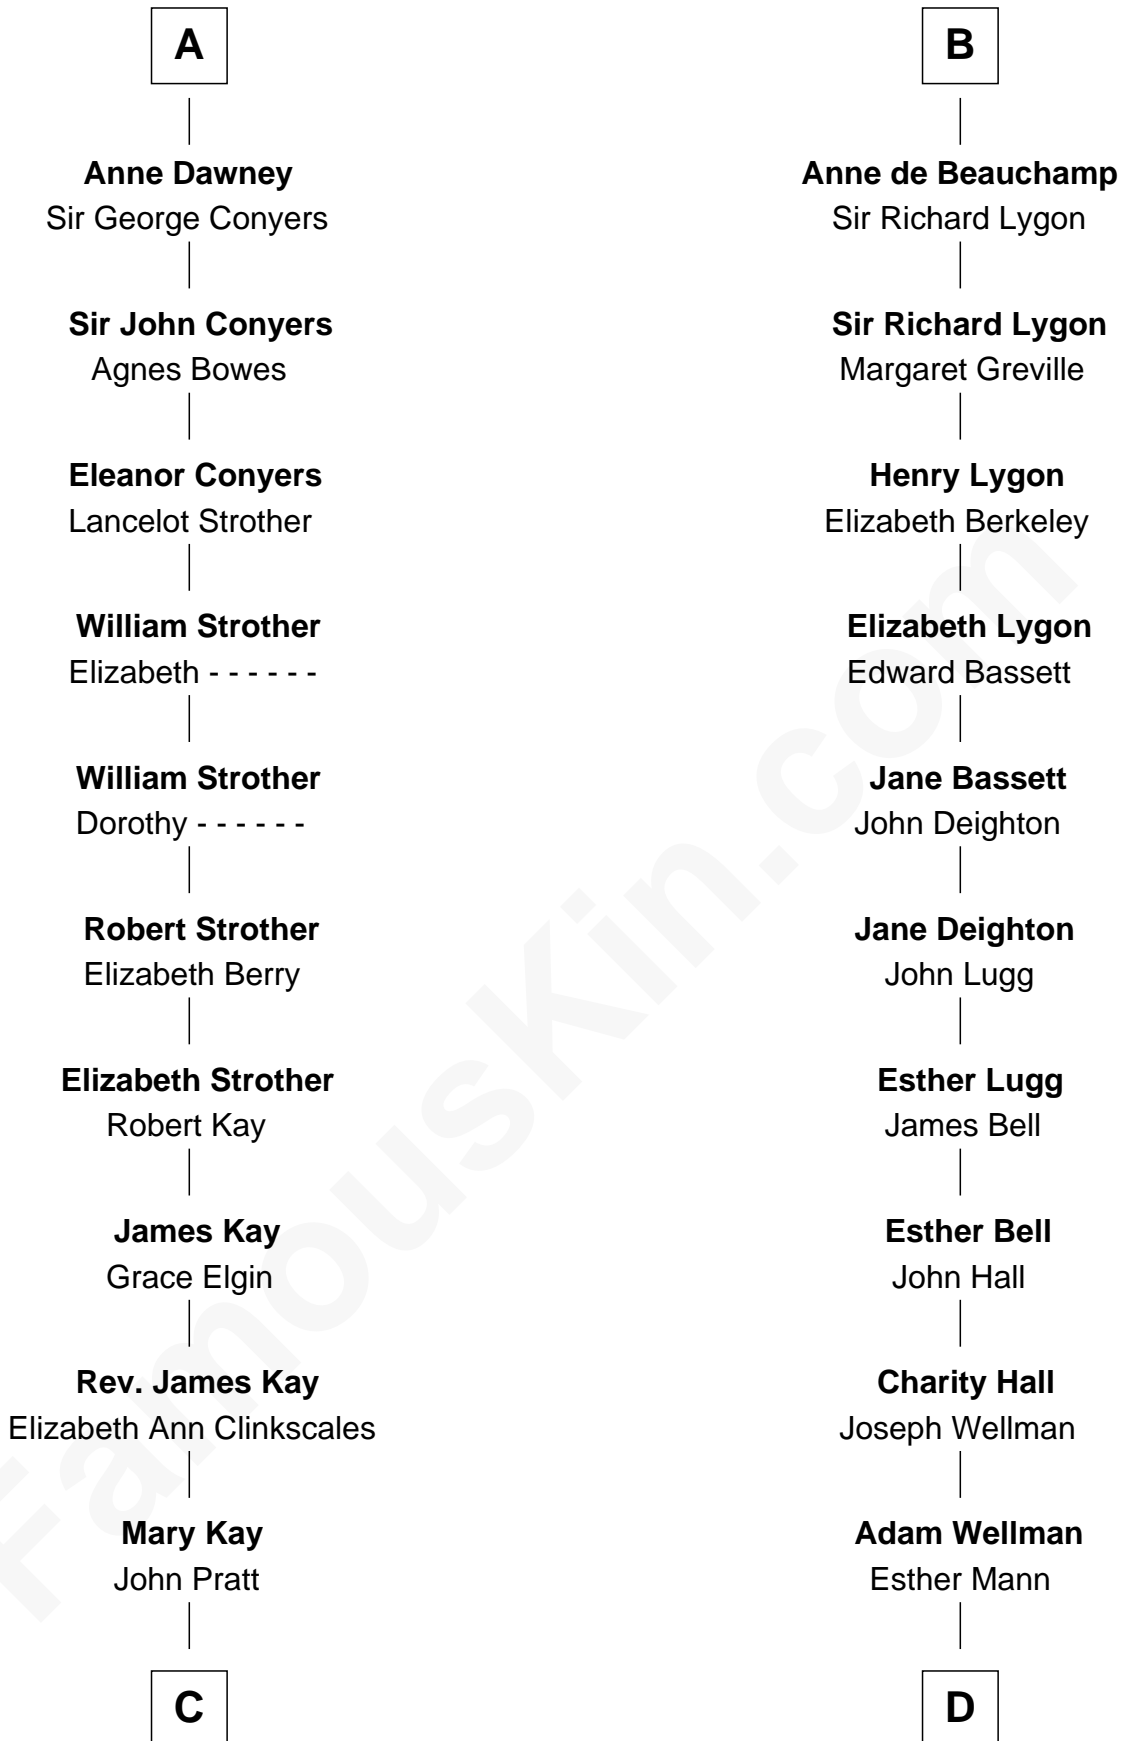

FamousKin.com Relationship Chart of

Jimmy Carter
39th U.S. President

20th cousin of

Jack London
Author of "The Call of the Wild"

C

James E. Pratt
Sophronia C. Cowan

Nina Pratt
William Archibald Carter

Earl Carter
Lillian Gordy

Jimmy Carter
39th U.S. President

D

Joel Wellman
Betsey Baker

Marshall Daniel Wellman
Eleanor Garrett Jones

Flora Wellman
William Henry Chaney

Jack London
Author of "The Call of the Wild"

FamousKin.com