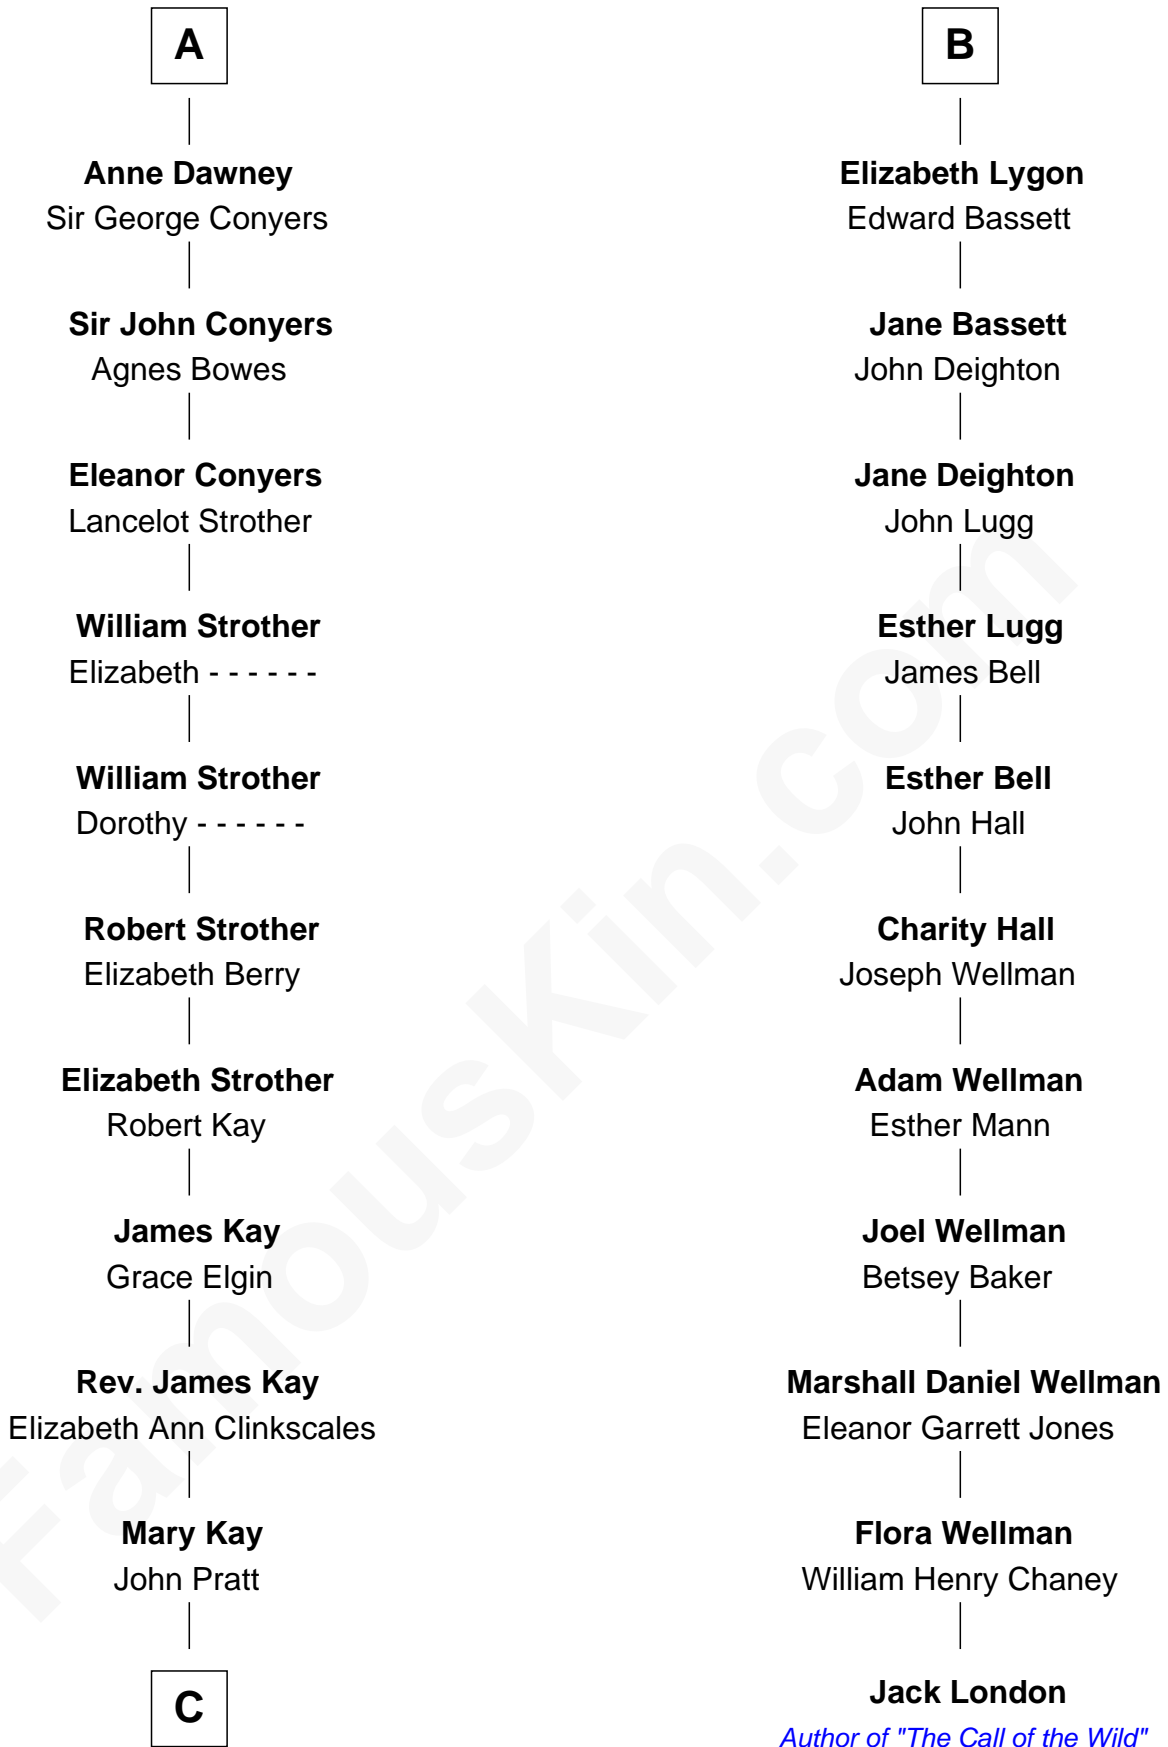

FamousKin.com Relationship Chart of

Jimmy Carter

39th U.S. President

17th cousin 3 times removed of

Jack London

Author of "The Call of the Wild"

Richard Fitzalan
Eleanor Plantagenet

C

James E. Pratt
Sophronia C. Cowan

Nina Pratt
William Archibald Carter

Earl Carter
Lillian Gordy

Jimmy Carter
39th U.S. President

FamousKin.com