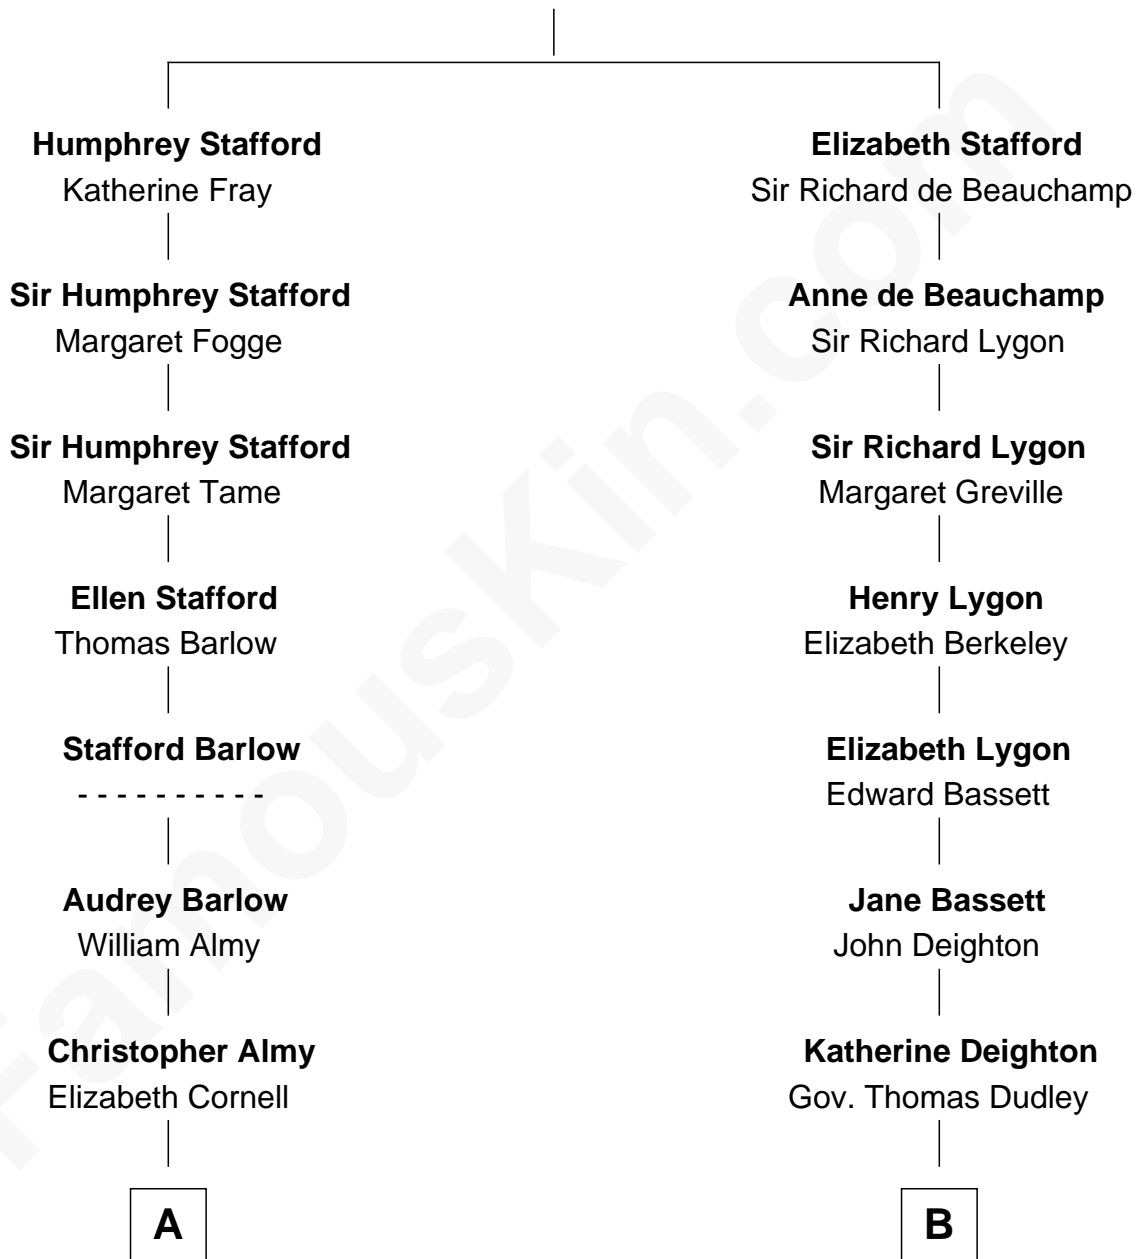

FamousKin.com Relationship Chart of

Jimmy Carter
39th U.S. President

15th cousin of

John Kerry
68th U.S. Secretary of State

Sir Humphrey Stafford
Eleanor Aylesbury

A

Elizabeth Almy
Lewis Morris

Richard Morris
Mary Porter

Job Morris
Mary Ansley

Lydia Morris
Abel Ansley

Ann Ansley
Wiley Carter

Littleberry Walker Carter
Mary Ann Diligent Seals

William Archibald Carter
Nina Pratt

Earl Carter
Lillian Gordy

Jimmy Carter
39th U.S. President

B

Gov. Joseph Dudley
Rebecca Tyng

Anne Dudley
John Winthrop

John Still Winthrop
Jane Borland

Thomas Lindall Winthrop
Elizabeth Bowdoin Temple

Robert Charles Winthrop
Elizabeth Cabot Blanchard

Robert Charles Winthrop
Elizabeth Mason