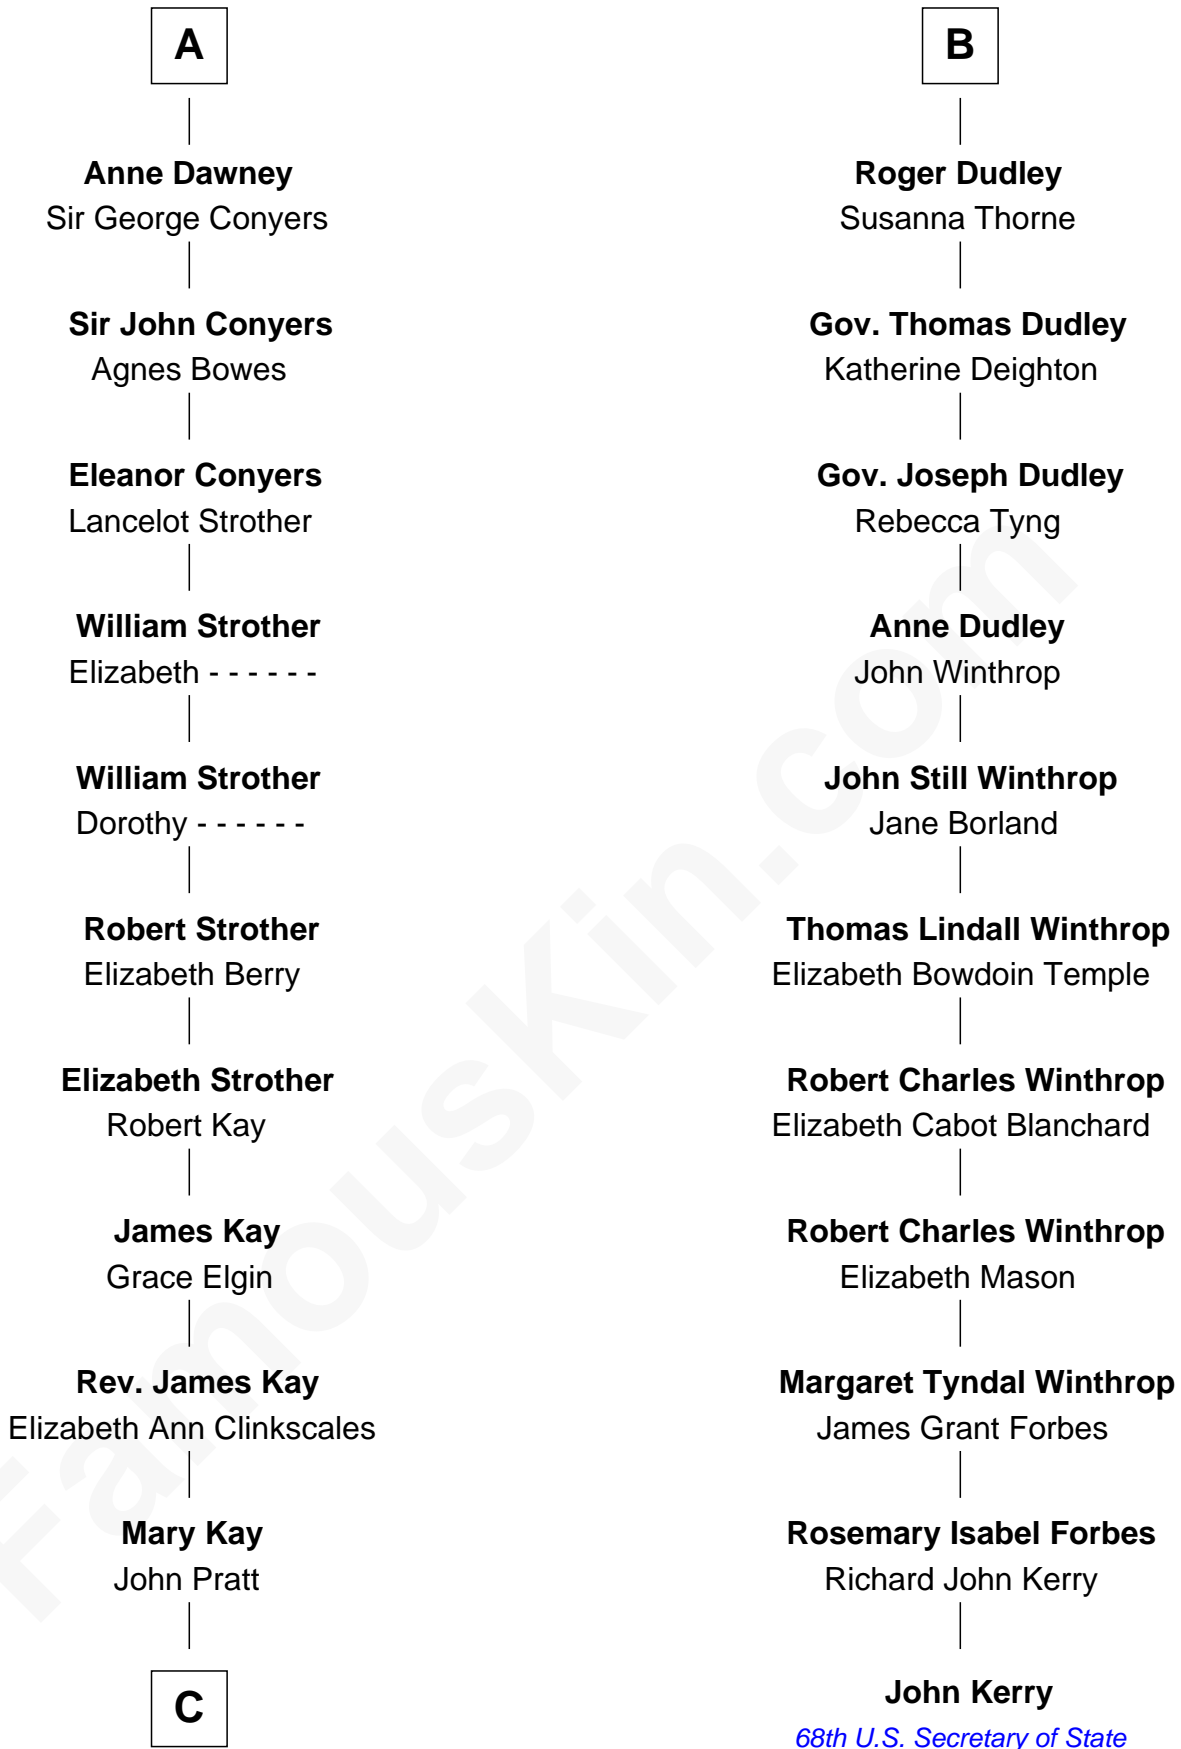

# FamousKin.com Relationship Chart of

**Jimmy Carter**

*39th U.S. President*

17th cousin 3 times removed of

**John Kerry**

*68th U.S. Secretary of State*

**Richard Fitzalan**  
Eleanor Plantagenet

**Joan Fitzalan**  
Humphrey de Bohun

**Eleanor de Bohun**  
Sir Thomas Plantagenet

**Anne Plantagenet**  
Sir William Bouchier

**Sir John Bouchier**  
Margaret Berners

**Joan Bouchier**  
Sir Henry Neville

**Sir Richard Neville**  
Anne Stafford

**Dorothy Neville**  
Sir John Dawney

**A**

**Alice Fitzalan**  
Sir Thomas de Holand

**Eleanor Holand**  
Edward Cherleton

**Joyce Cherleton**  
Sir John Tiptoft

**Joyce Tiptoft**  
Sir Edmund Sutton

**Sir Edward Sutton**  
Cecily Willoughby

**Sir John Sutton**  
Cecily Grey

**Sir Henry Dudley**  
----- Ashton

**B**

Probable

**C**

—  
**James E. Pratt**  
Sophronia C. Cowan

—  
**Nina Pratt**  
William Archibald Carter

—  
**Earl Carter**  
Lillian Gordy