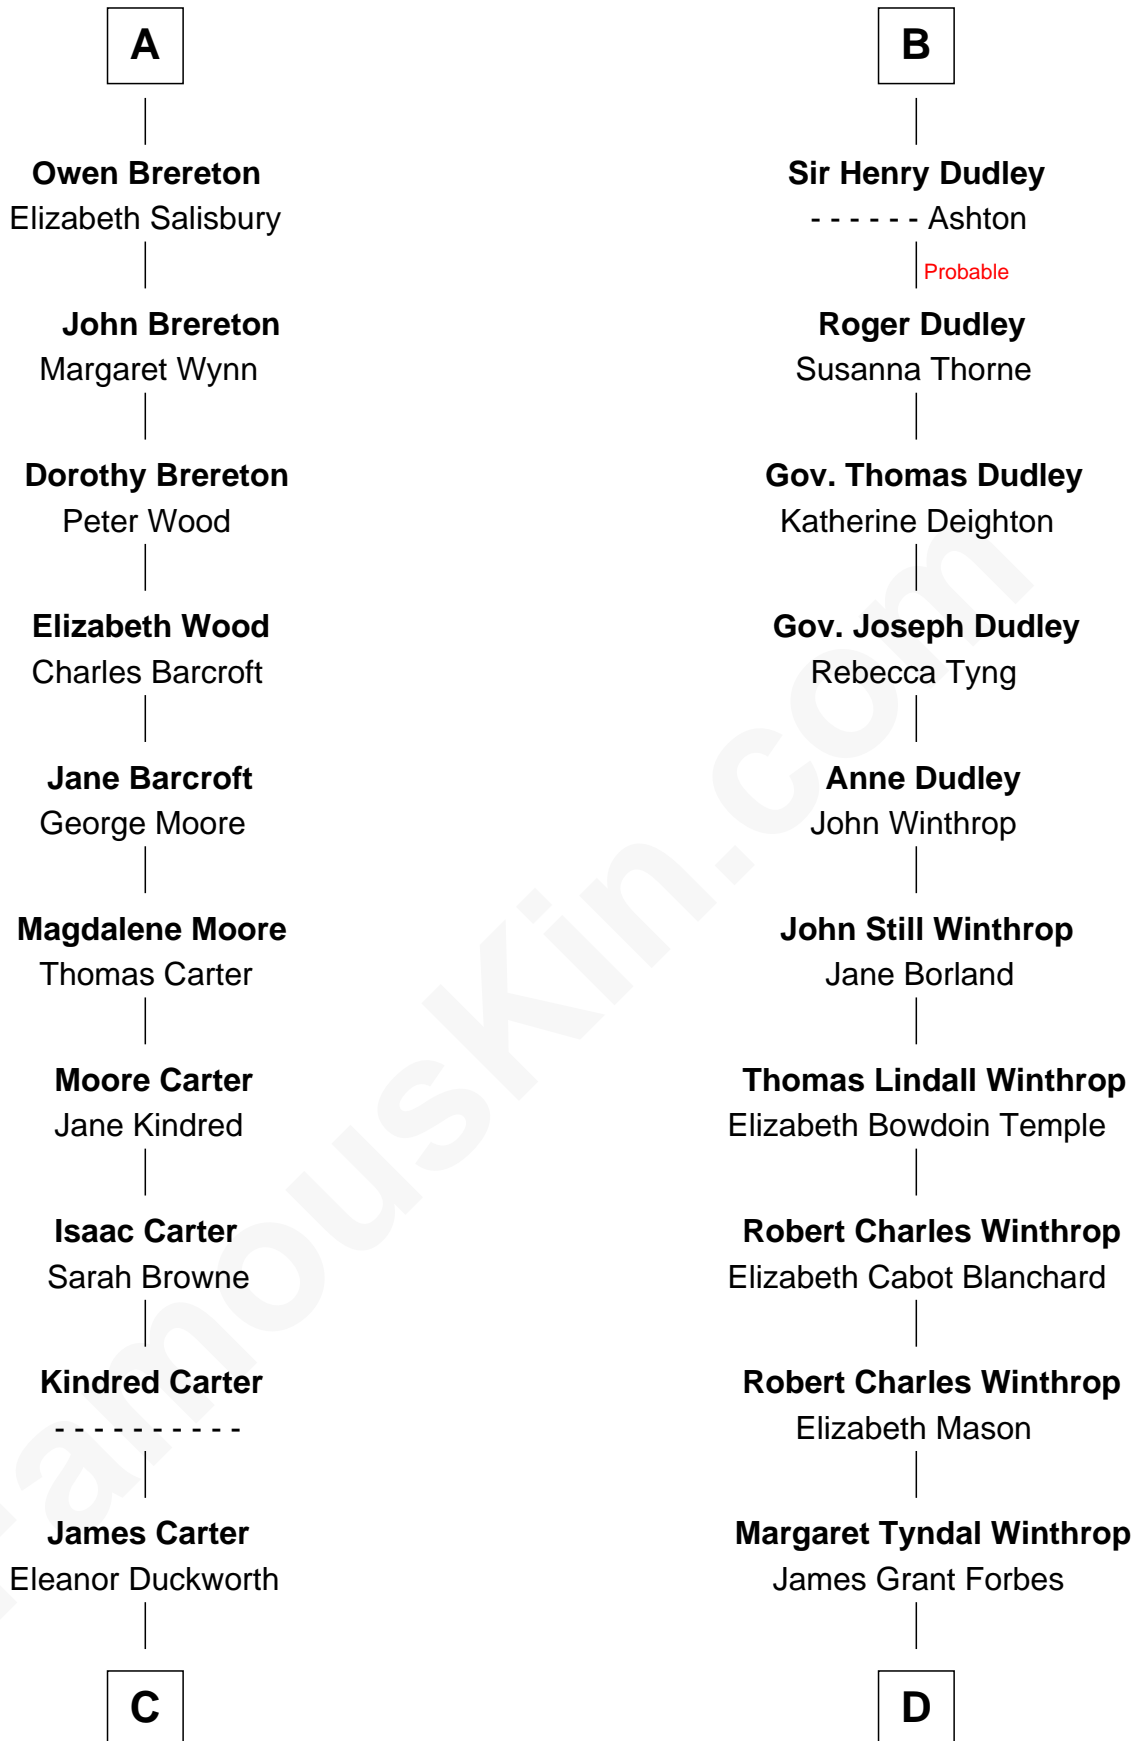

# FamousKin.com Relationship Chart of

**Jimmy Carter**

*39th U.S. President*

18th cousin 3 times removed of

**John Kerry**

*68th U.S. Secretary of State*

**Sir Robert de Holland**

Maude la Zouche

**C**

**Wiley Carter**  
Ann Ansley

**Littleberry Walker Carter**  
Mary Ann Diligent Seals

**William Archibald Carter**  
Nina Pratt

**Earl Carter**  
Lillian Gordy

**Jimmy Carter**  
*39th U.S. President*

**D**

**Rosemary Isabel Forbes**  
Richard John Kerry

**John Kerry**  
*68th U.S. Secretary of State*

FamousKin.com