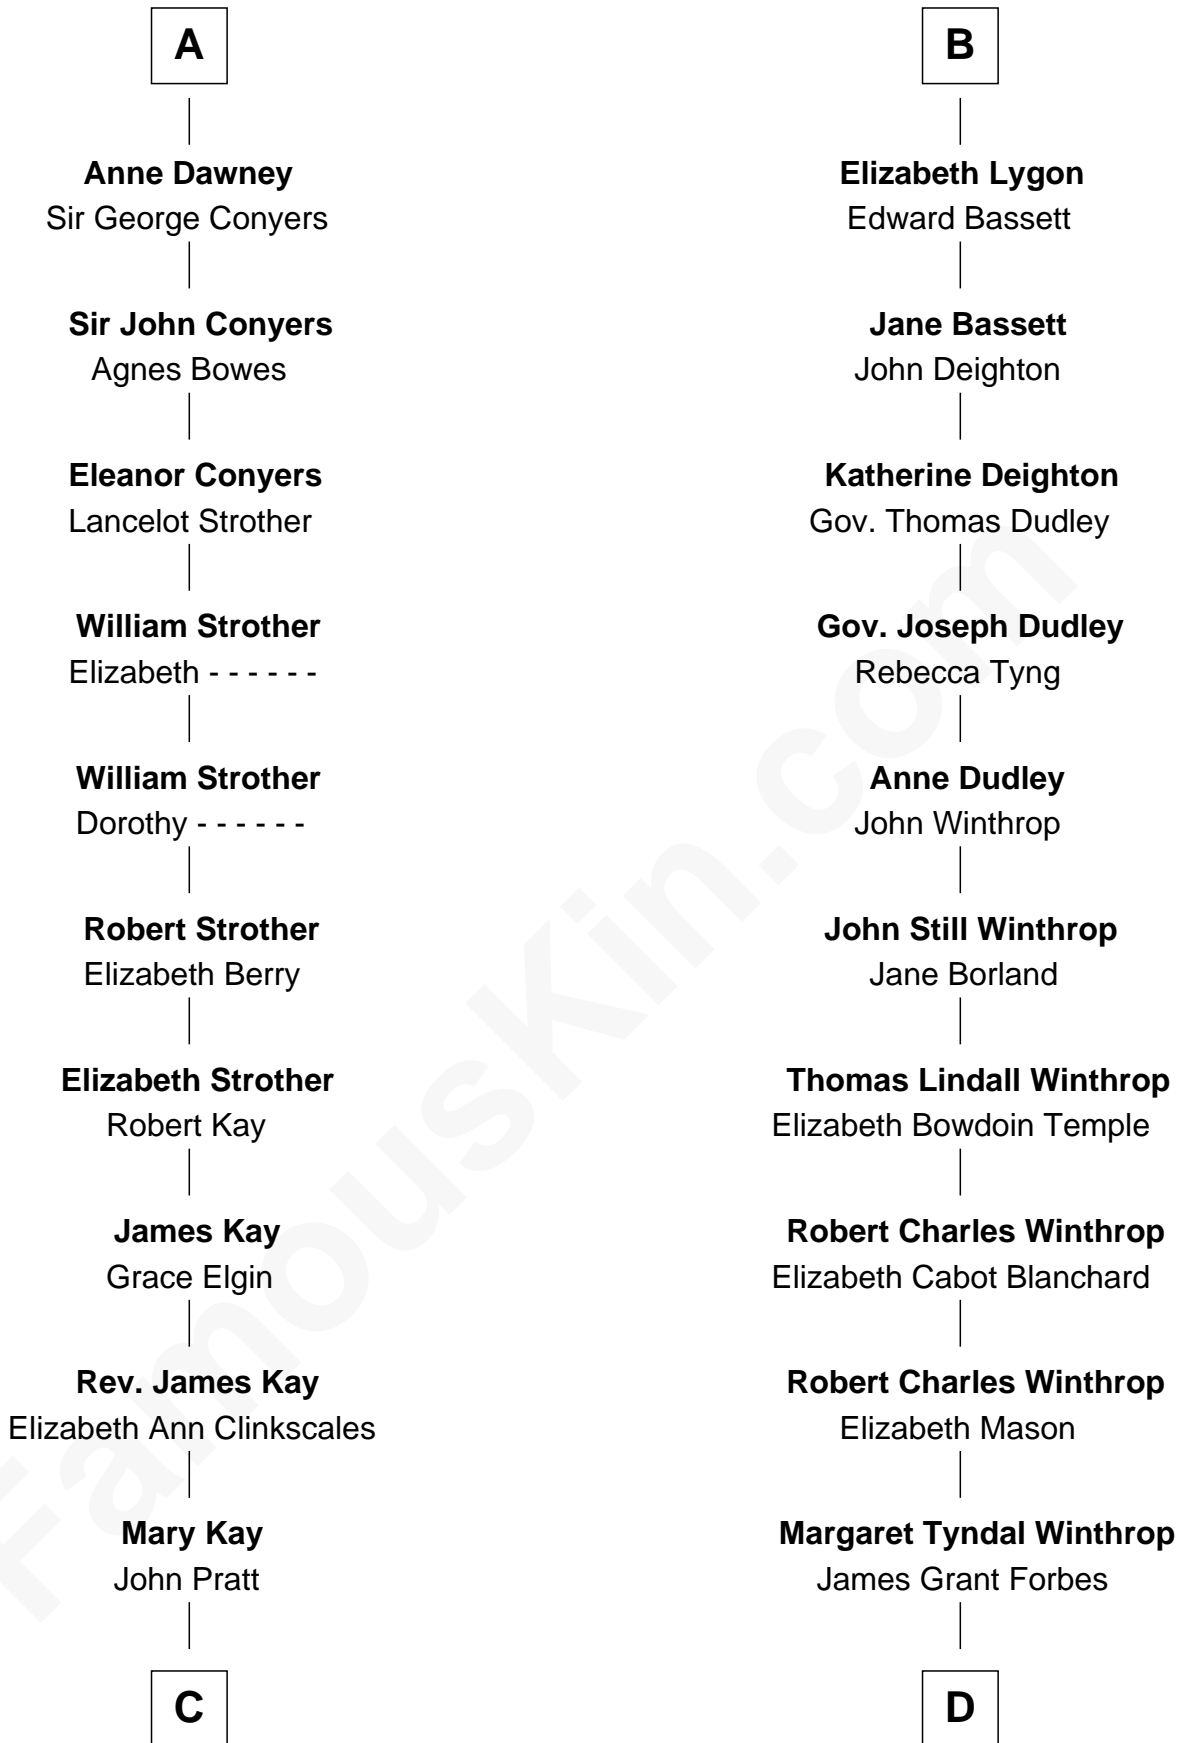

FamousKin.com Relationship Chart of

Jimmy Carter

39th U.S. President

18th cousin 2 times removed of

John Kerry

68th U.S. Secretary of State

Sir William de Bohun
Elizabeth de Badlesmere

C

James E. Pratt
Sophronia C. Cowan

Nina Pratt
William Archibald Carter

Earl Carter
Lillian Gordy

Jimmy Carter
39th U.S. President

D

Rosemary Isabel Forbes
Richard John Kerry

John Kerry
68th U.S. Secretary of State