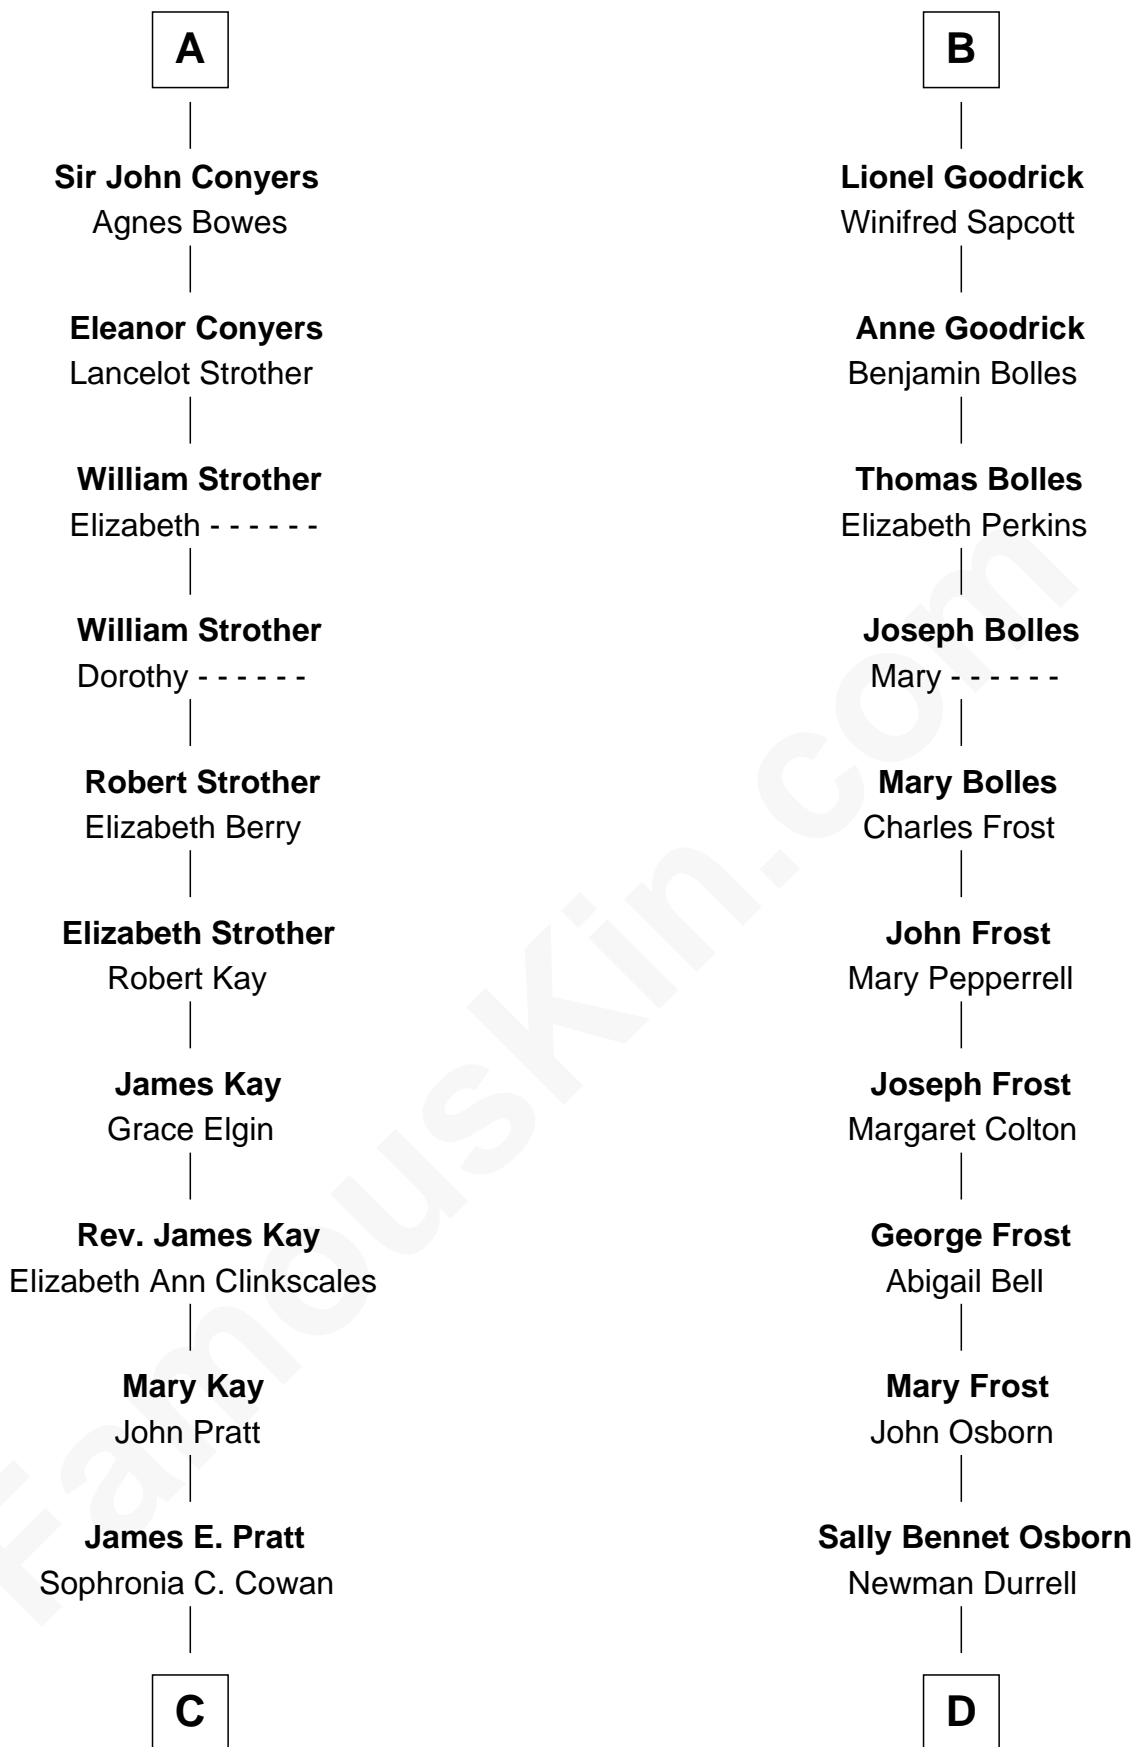

# FamousKin.com Relationship Chart of

**Jimmy Carter**

*39th U.S. President*

19th cousin 1 time removed of

**Lucille Ball**

*TV Actress - "I Love Lucy"*

**C**

**Nina Pratt**

William Archibald Carter

**Earl Carter**

Lillian Gordy

**Jimmy Carter**

*39th U.S. President*

**D**

**George Osborn Durrell**

Anne Jane Jewell

**Nellie Rebecca Durrell**

Jasper Clinton Ball

**Henry Durrell Ball**

Desiree Evelyn Hunt

**Lucille Ball**

*TV Actress - "I Love Lucy"*

FamousKin.com