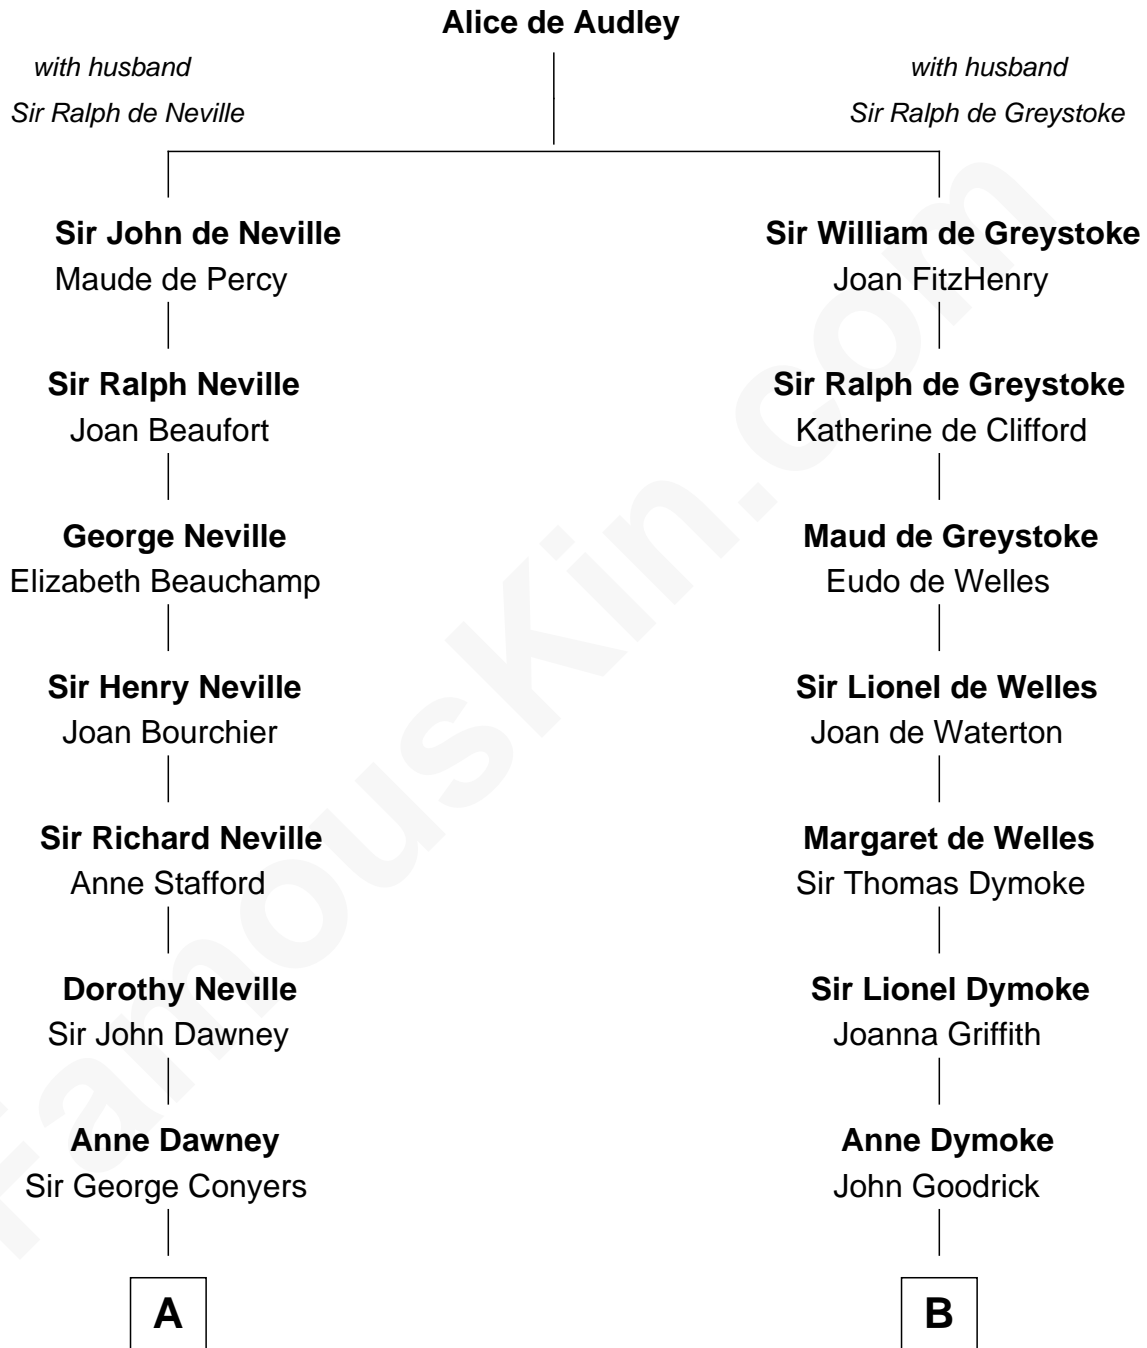

# FamousKin.com Relationship Chart of

**Jimmy Carter**

*39th U.S. President*

19th cousin 1 time removed of

**Lucille Ball**

*TV Actress - "I Love Lucy"*

**C**

**Nina Pratt**

William Archibald Carter

**Earl Carter**

Lillian Gordy

**Jimmy Carter**

*39th U.S. President*

**D**

**George Osborn Durrell**

Anne Jane Jewell

**Nellie Rebecca Durrell**

Jasper Clinton Ball

**Henry Durrell Ball**

Desiree Evelyn Hunt

**Lucille Ball**

*TV Actress - "I Love Lucy"*

FamousKin.com