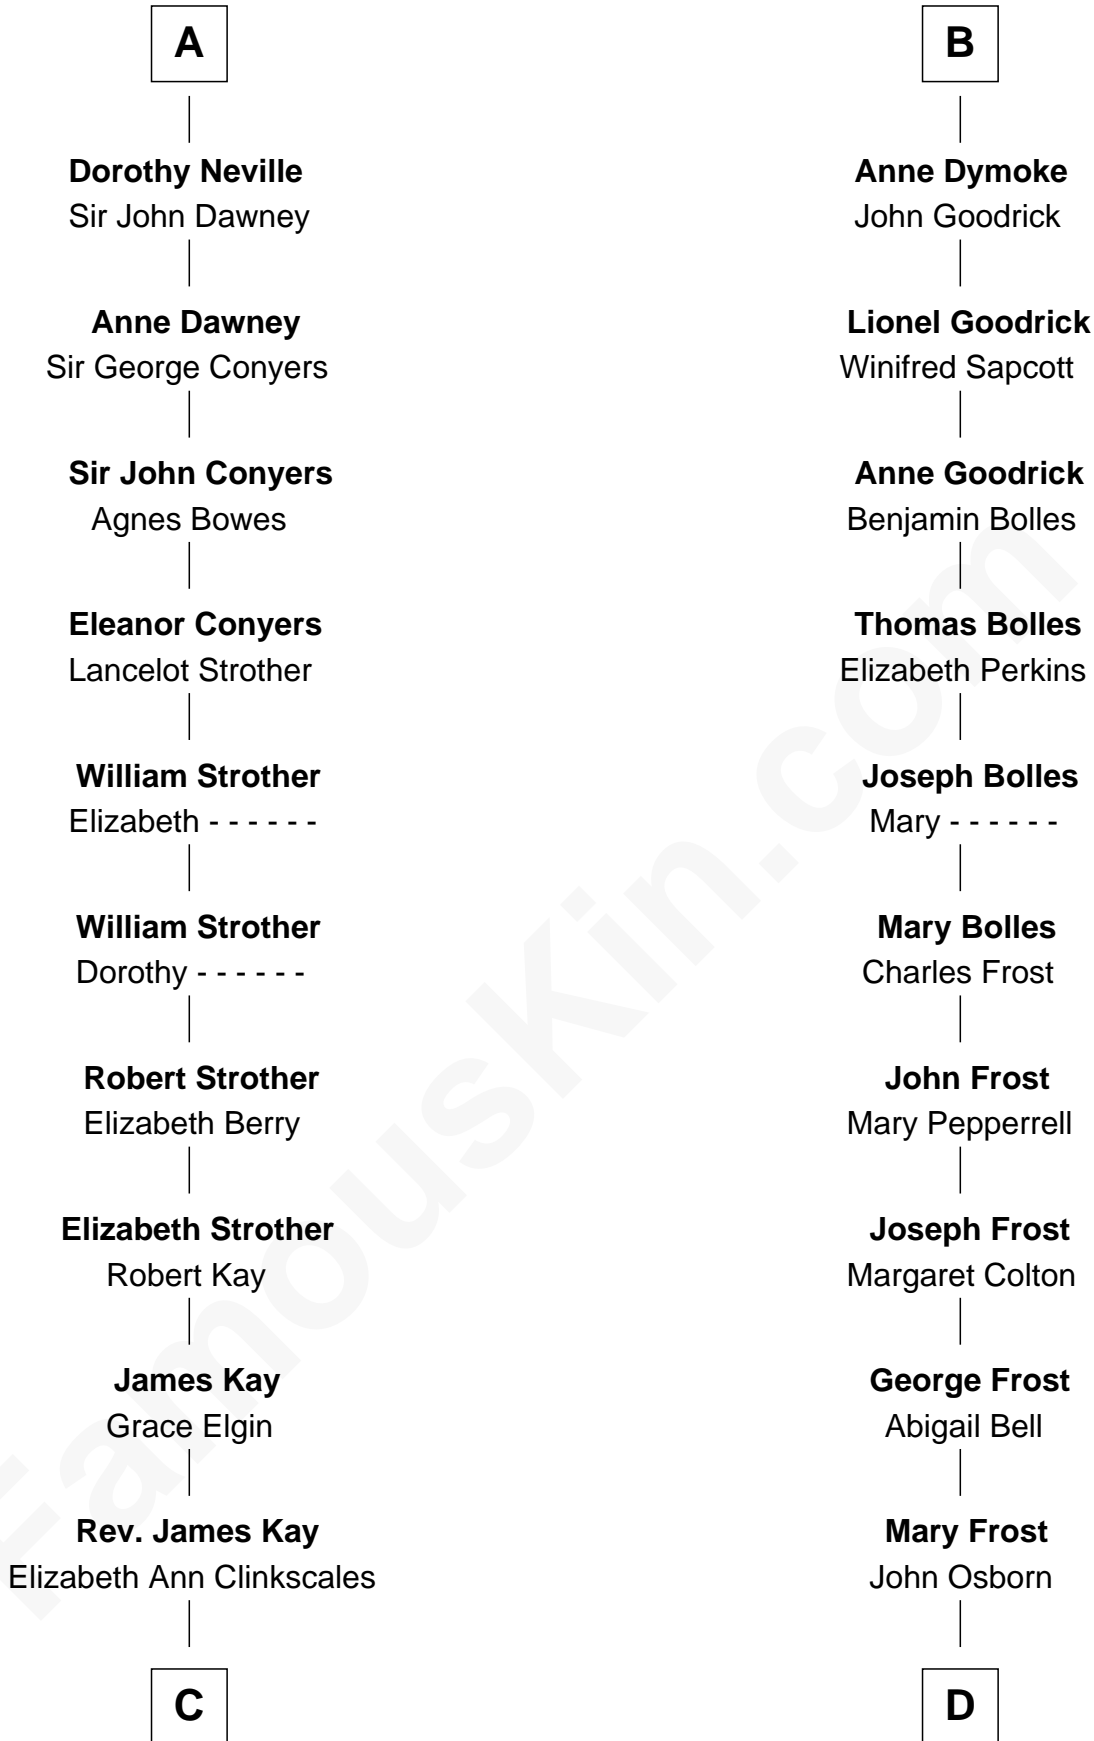

# FamousKin.com Relationship Chart of

**Jimmy Carter**  
39th U.S. President

21st cousin of

**Lucille Ball**  
TV Actress - "I Love Lucy"

**Henry Plantagenet**  
Maud de Chaworth

**C**

**Mary Kay**  
John Pratt

**James E. Pratt**  
Sophronia C. Cowan

**Nina Pratt**  
William Archibald Carter

**Earl Carter**  
Lillian Gordy

**Jimmy Carter**  
*39th U.S. President*

**D**

**Sally Bennet Osborn**  
Newman Durrell

**George Osborn Durrell**  
Anne Jane Jewell

**Nellie Rebecca Durrell**  
Jasper Clinton Ball

**Henry Durrell Ball**  
Desiree Evelyn Hunt

**Lucille Ball**  
*TV Actress - "I Love Lucy"*