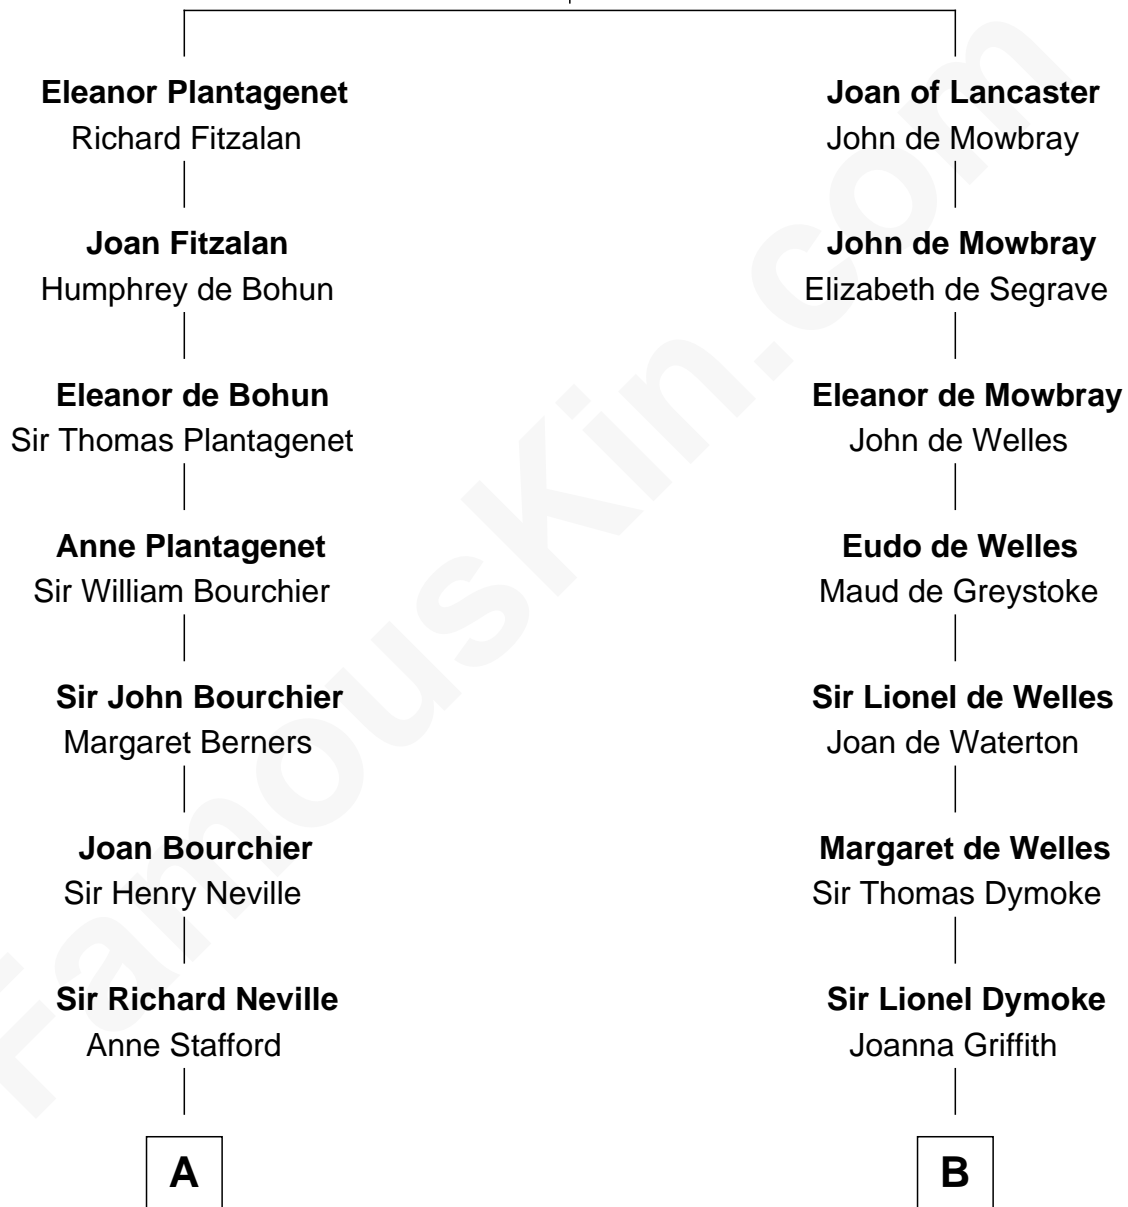

# FamousKin.com Relationship Chart of

**Jimmy Carter**  
39th U.S. President

21st cousin of

**Lucille Ball**  
TV Actress - "I Love Lucy"

**Henry Plantagenet**  
Maud de Chaworth

**C**

**Mary Kay**  
John Pratt

**James E. Pratt**  
Sophronia C. Cowan

**Nina Pratt**  
William Archibald Carter

**Earl Carter**  
Lillian Gordy

**Jimmy Carter**  
*39th U.S. President*

**D**

**Sally Bennet Osborn**  
Newman Durrell

**George Osborn Durrell**  
Anne Jane Jewell

**Nellie Rebecca Durrell**  
Jasper Clinton Ball

**Henry Durrell Ball**  
Desiree Evelyn Hunt

**Lucille Ball**  
*TV Actress - "I Love Lucy"*