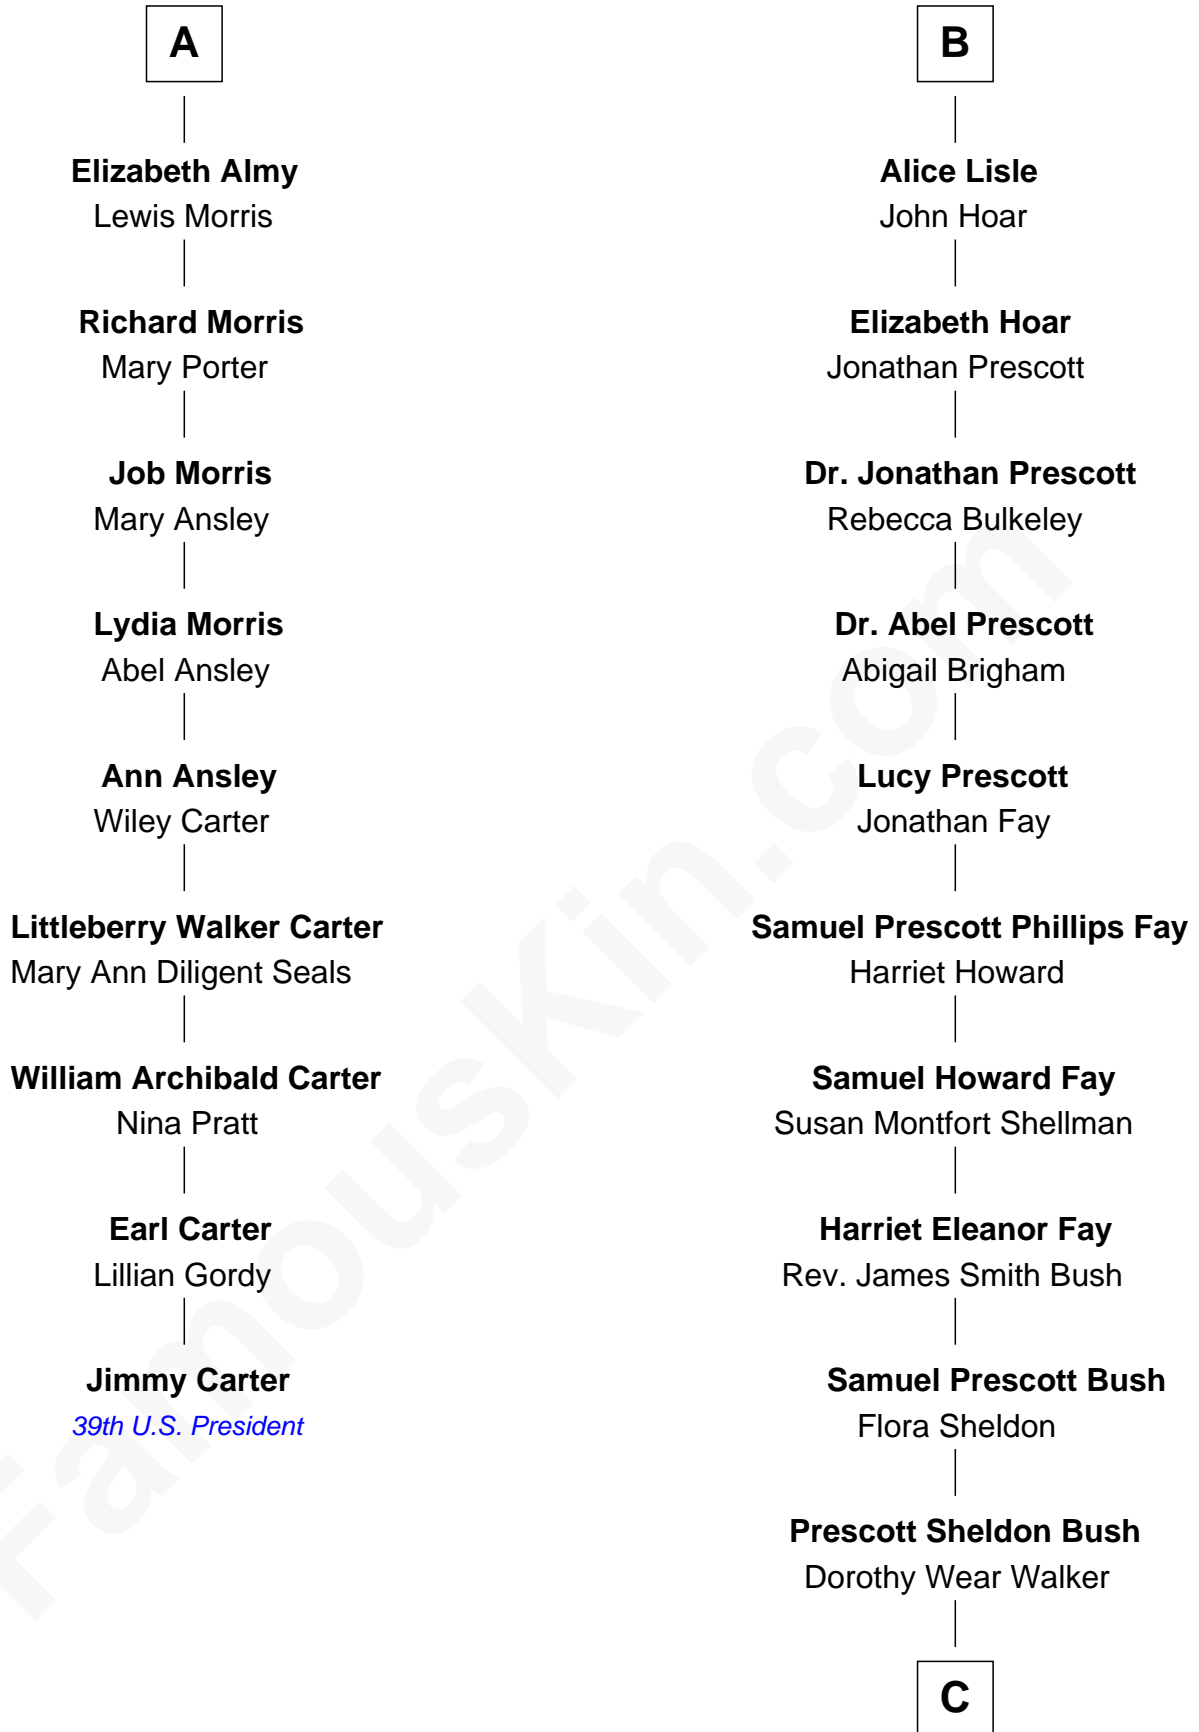

FamousKin.com Relationship Chart of

Jimmy Carter

39th U.S. President

15th cousin 3 times removed of

Jeb Bush

43rd Governor of Florida

Sir Humphrey Stafford

Eleanor Aylesbury

FamousKin.com