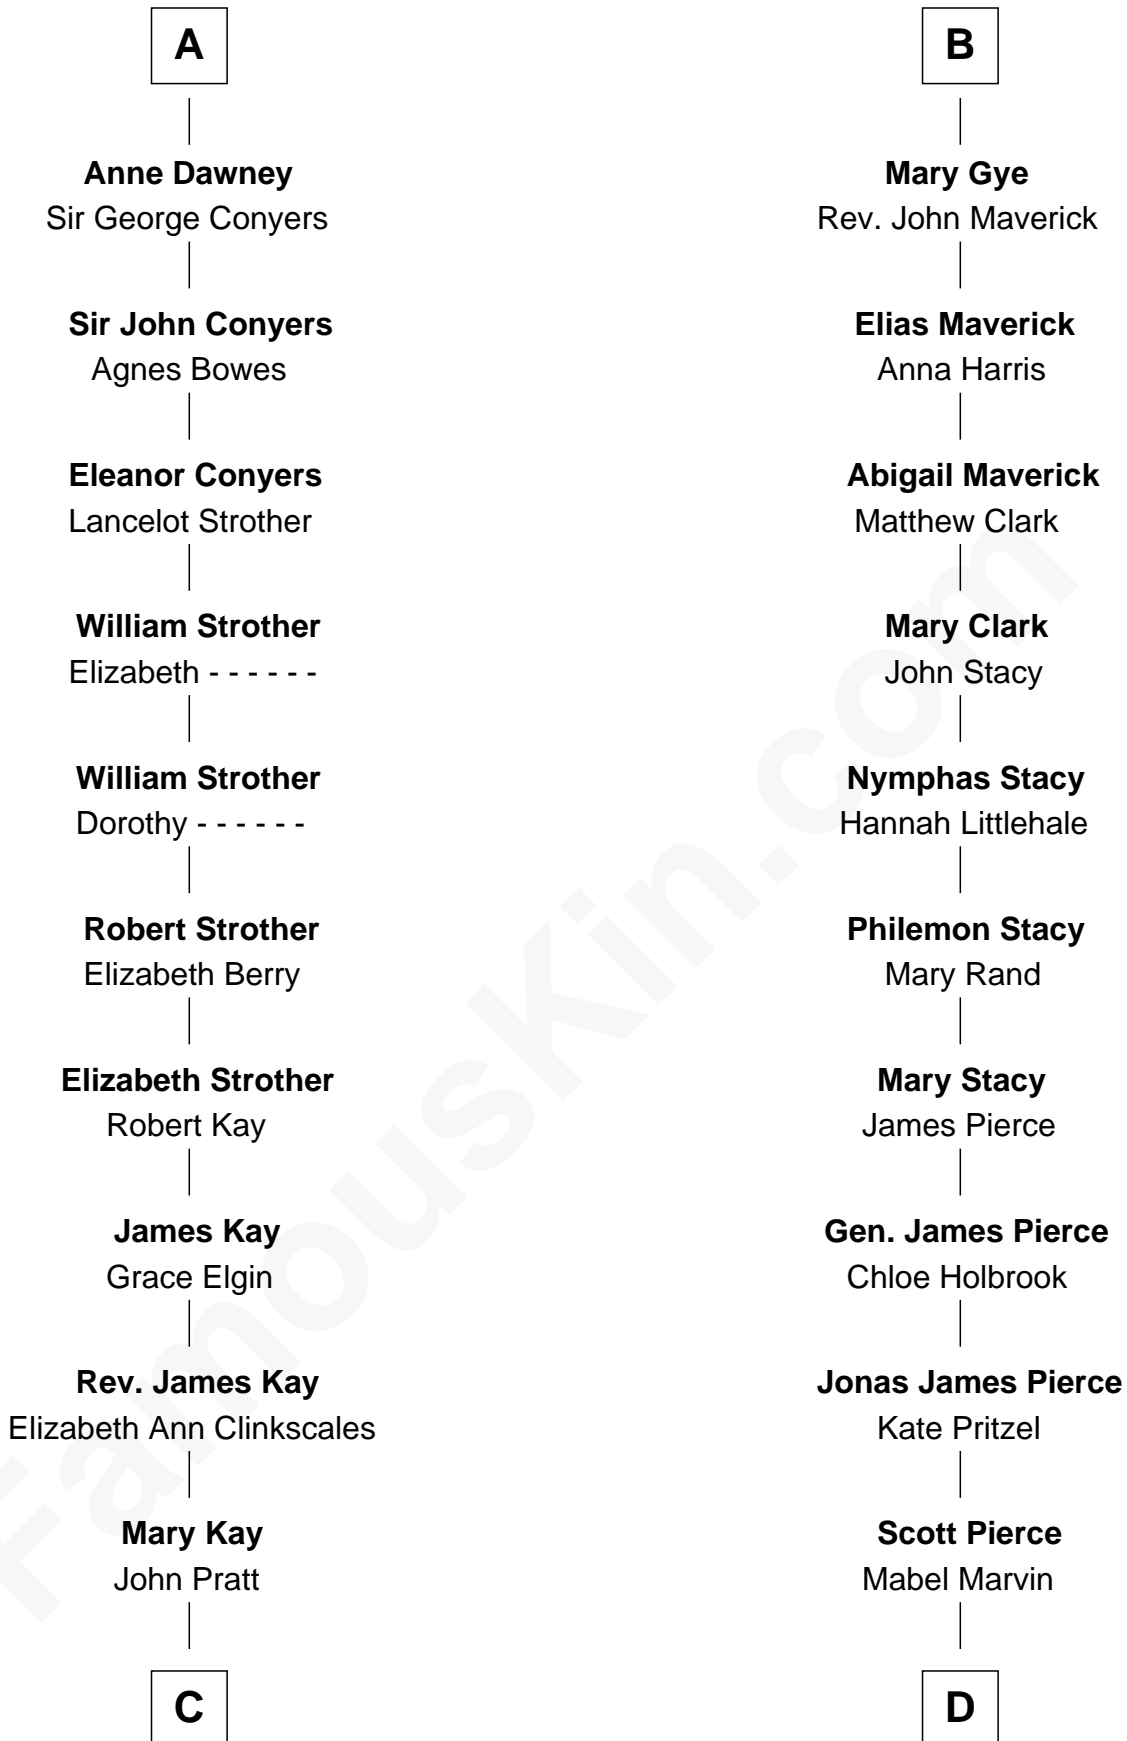

FamousKin.com Relationship Chart of

Jimmy Carter

39th U.S. President

19th cousin 1 time removed of

Jeb Bush

43rd Governor of Florida

Richard Fitzalan
Eleanor Plantagenet

Joan Fitzalan
Humphrey de Bohun

Eleanor de Bohun
Sir Thomas Plantagenet

Anne Plantagenet
Sir William Bouchier

Sir John Bouchier
Margaret Berners

Joan Bouchier
Sir Henry Neville

Sir Richard Neville
Anne Stafford

Dorothy Neville
Sir John Dawney

A

John Fitzalan
Eleanor Maltravers

Joan Fitzalan
Sir William Echyngham

Joan Echyngham
Sir John Bayntun

Henry Bayntun

Jane Bayntun
Thomas Prowse

Mary Prowse
John Gye

Robert Gye
Grace Dowrish

B

C

James E. Pratt
Sophronia C. Cowan

Nina Pratt
William Archibald Carter

Earl Carter
Lillian Gordy

Jimmy Carter
39th U.S. President

D

Marvin Pierce
Pauline Robinson