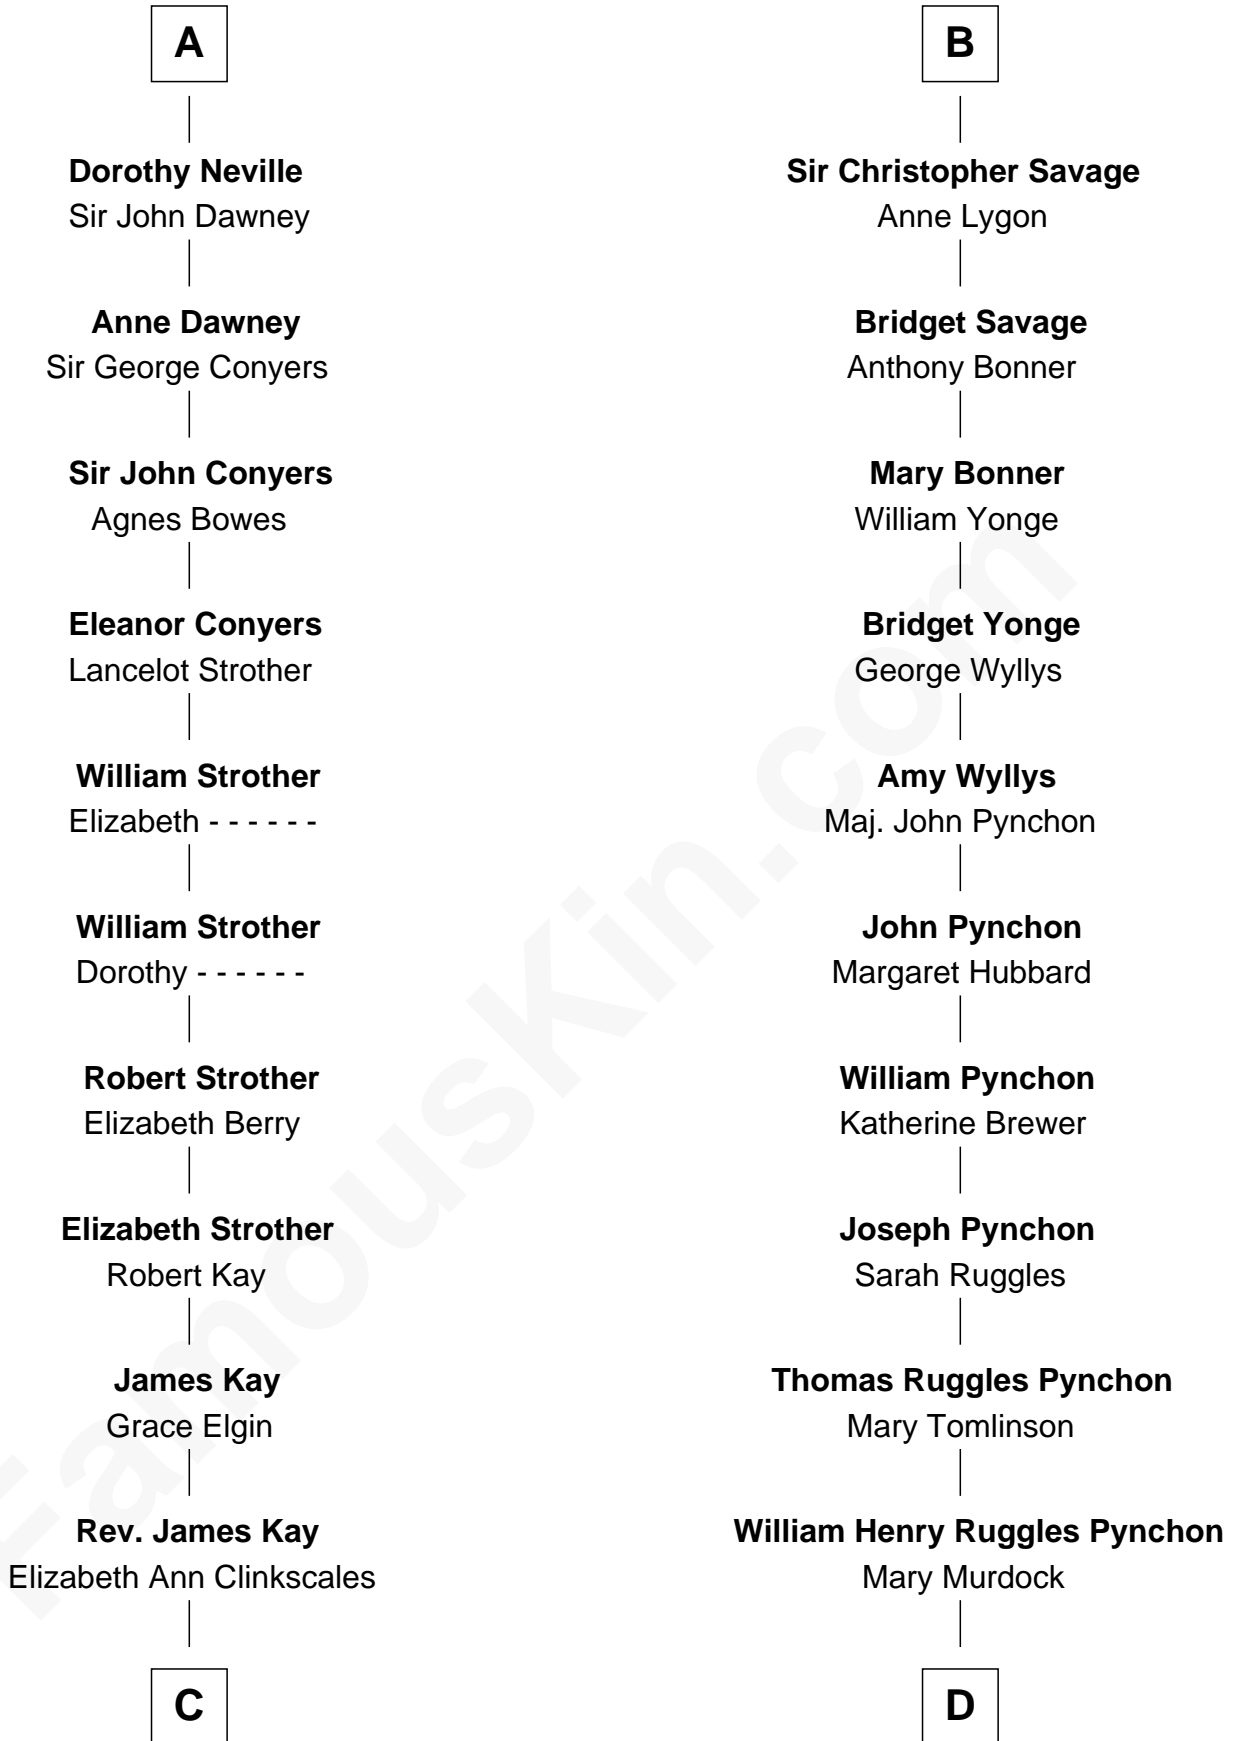

FamousKin.com Relationship Chart of

Jimmy Carter

39th U.S. President

20th cousin 1 time removed of

Thomas Pynchon

American Novelist

C

Mary Kay
John Pratt

James E. Pratt
Sophronia C. Cowan

Nina Pratt
William Archibald Carter

Earl Carter
Lillian Gordy

Jimmy Carter
39th U.S. President

D

William Lyon Pynchon
Annie Payne Cogswell

William Henry Chichele Pynchon
Carrie Susan Moyses