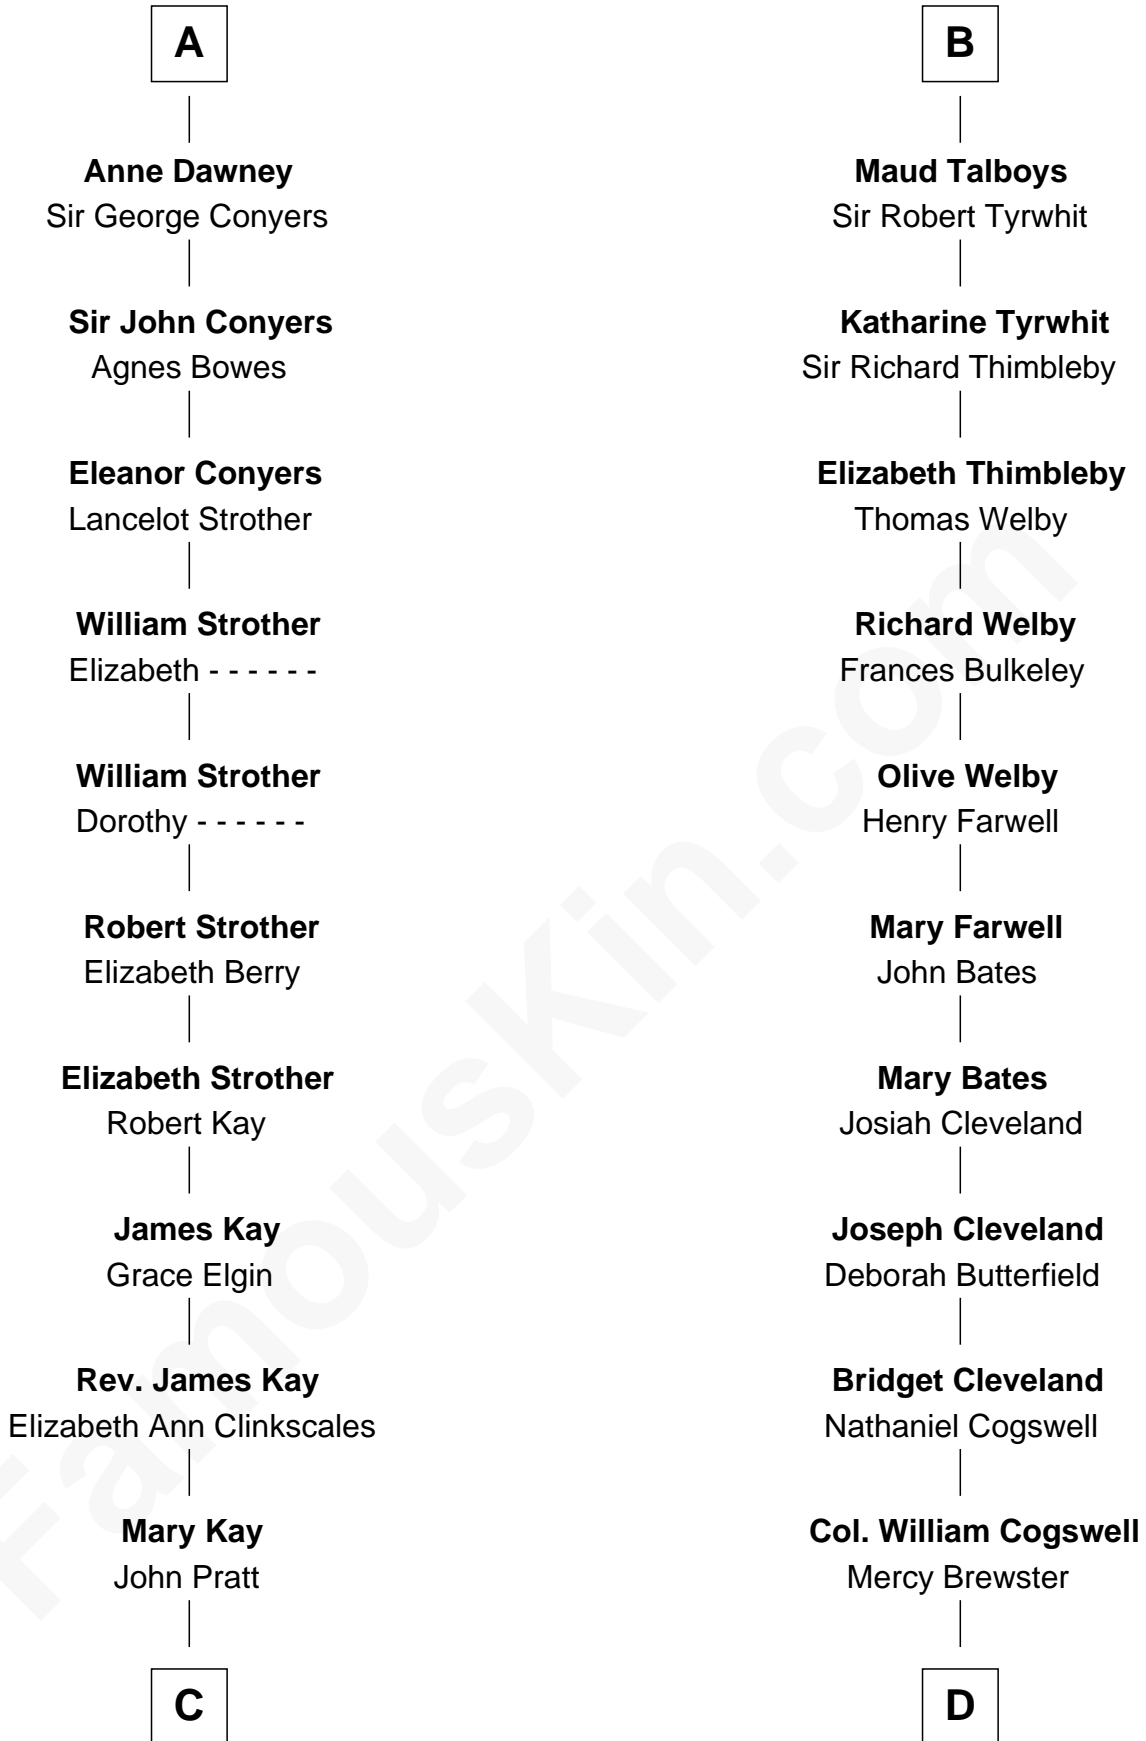

FamousKin.com Relationship Chart of

Jimmy Carter

39th U.S. President

20th cousin 1 time removed of

Thomas Pynchon

American Novelist

Sir Hugh I de Audley

Iseult de Mortimer

A

Hugh de Audley
Margaret de Clare

Margaret de Audley
Ralph de Stafford

Beatrice de Stafford
Thomas de Ros

Margaret de Ros
Sir Reynold Grey

Margaret Grey
Sir William Bonville

Elizabeth Bonville
William Talboys

Sir Robert Talboys
Elizabeth Heron

B

C

James E. Pratt
Sophronia C. Cowan

Nina Pratt
William Archibald Carter

Earl Carter
Lillian Gordy

Jimmy Carter
39th U.S. President

D