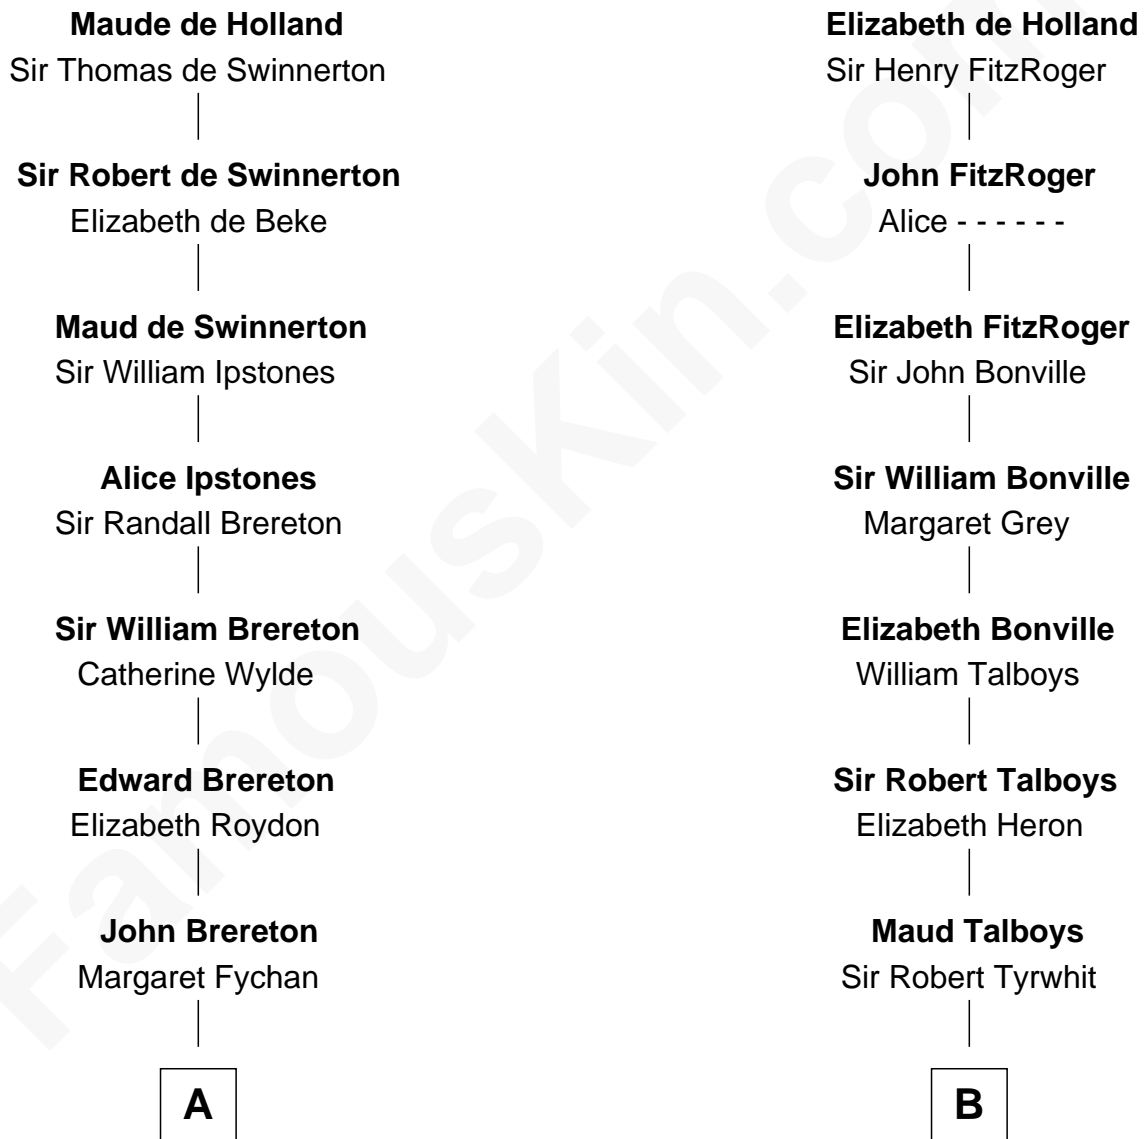

FamousKin.com Relationship Chart of

Jimmy Carter

39th U.S. President

20th cousin 1 time removed of

Thomas Pynchon

American Novelist

Sir Robert de Holland

Maude la Zouche

C

Wiley Carter
Ann Ansley

Littleberry Walker Carter
Mary Ann Diligent Seals

William Archibald Carter
Nina Pratt

Earl Carter
Lillian Gordy

Jimmy Carter
39th U.S. President

D

Annie Payne Cogswell
William Lyon Pynchon