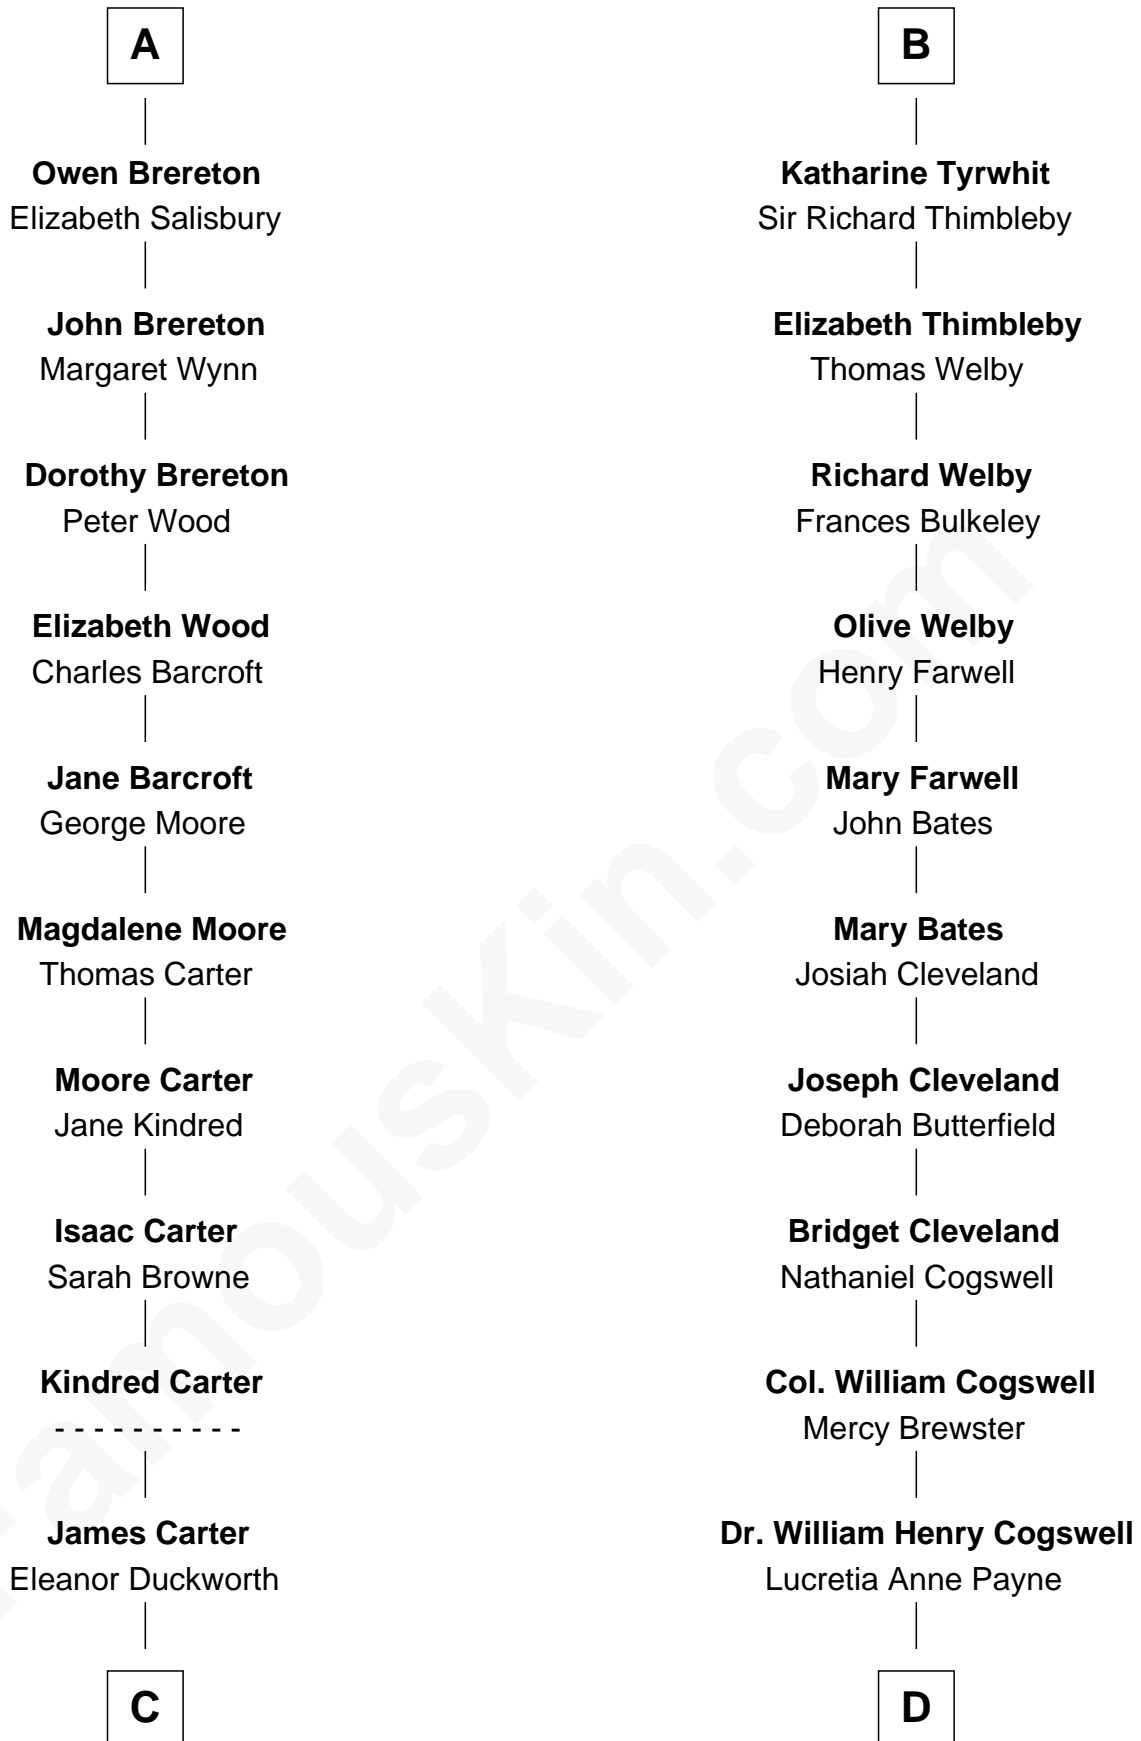

FamousKin.com Relationship Chart of

Jimmy Carter

39th U.S. President

20th cousin 1 time removed of

Thomas Pynchon

American Novelist

Sir Robert de Holland

Maude la Zouche

C

Wiley Carter
Ann Ansley

Littleberry Walker Carter
Mary Ann Diligent Seals

William Archibald Carter
Nina Pratt

Earl Carter
Lillian Gordy

Jimmy Carter
39th U.S. President

D

Annie Payne Cogswell
William Lyon Pynchon

William Henry Chichele Pynchon
Carrie Susan Moyses

Thomas Ruggles Pynchon
Catherine Frances Bennett

Thomas Pynchon
Novelist

FamousKin.com