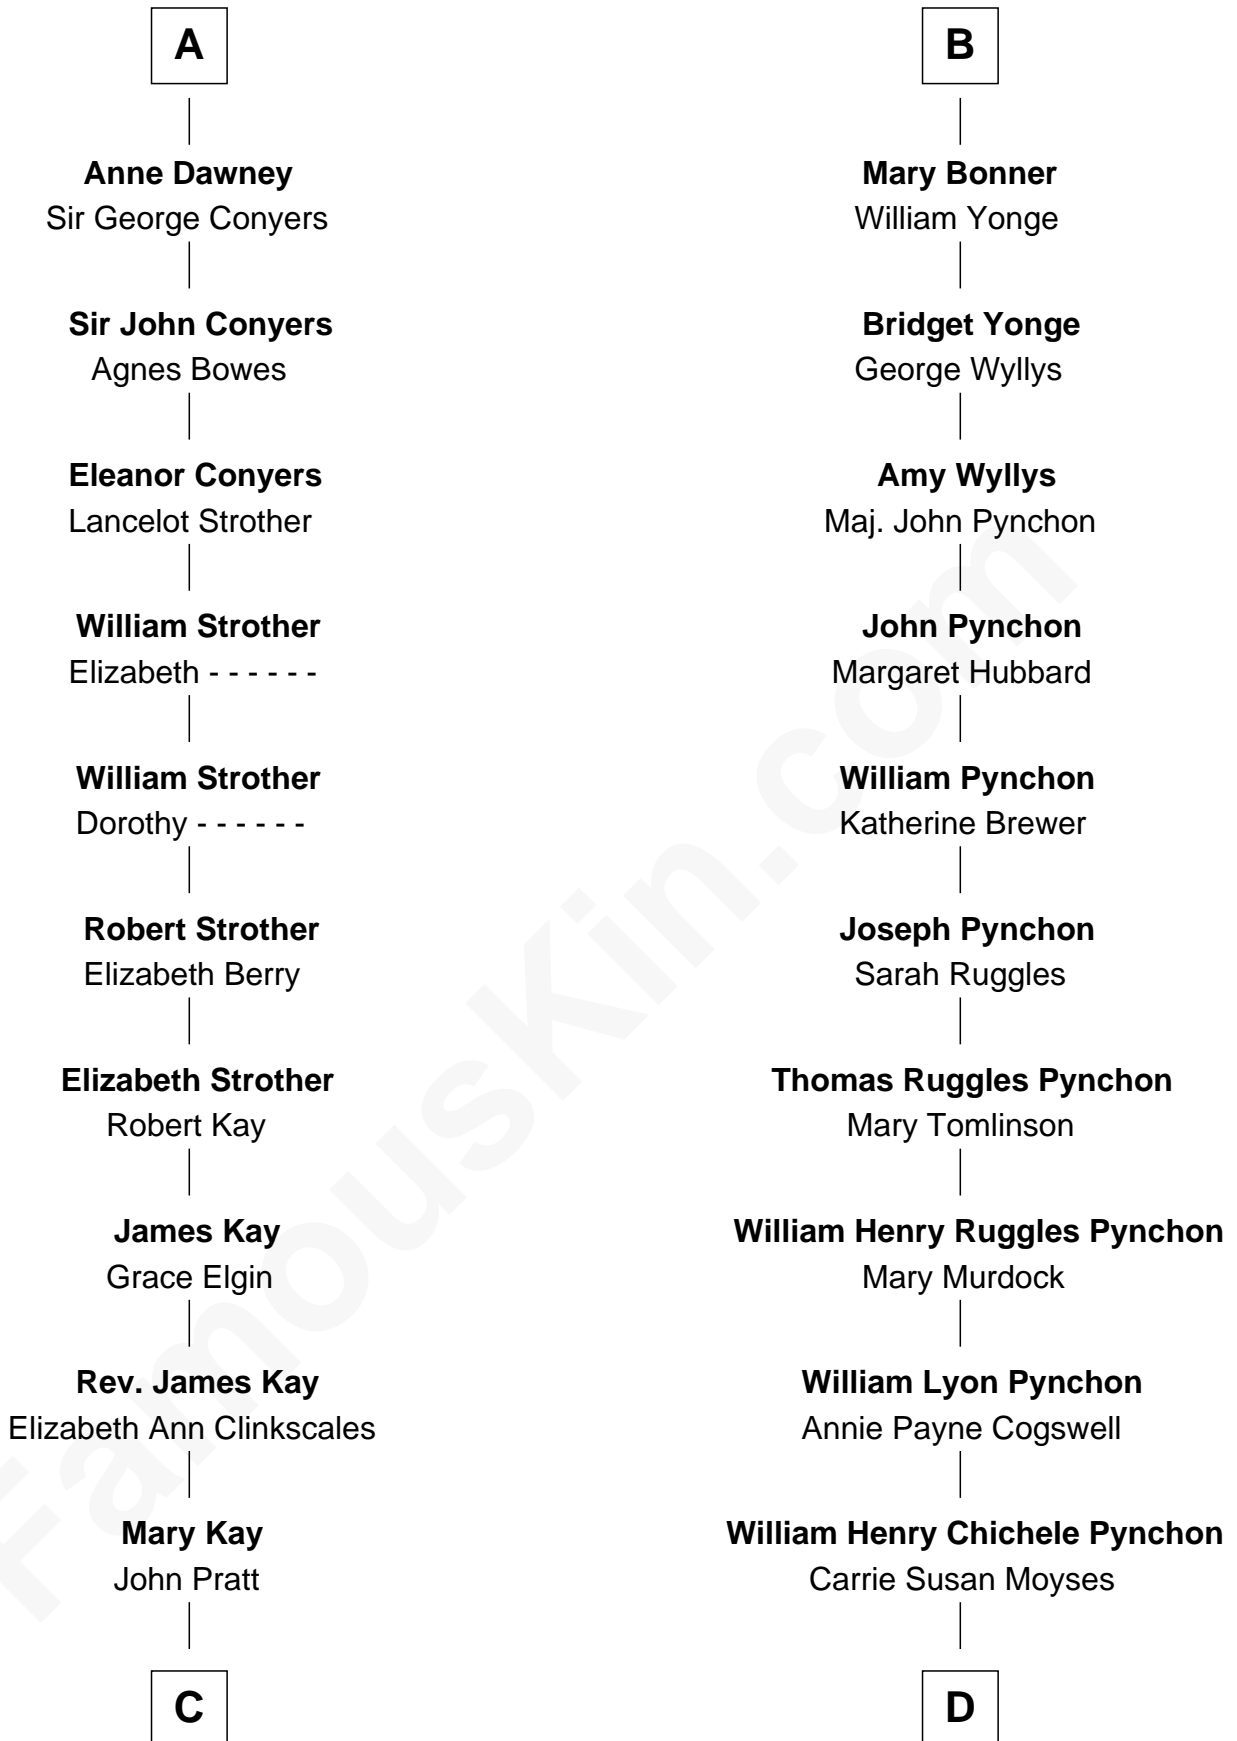

FamousKin.com Relationship Chart of

Jimmy Carter

39th U.S. President

18th cousin 2 times removed of

Thomas Pynchon

American Novelist

Sir William de Bohun
Elizabeth de Badlesmere

C

James E. Pratt
Sophronia C. Cowan

Nina Pratt
William Archibald Carter

Earl Carter
Lillian Gordy

Jimmy Carter
39th U.S. President

D

Thomas Ruggles Pynchon
Catherine Frances Bennett

Thomas Pynchon
Novelist

FamousKin.com