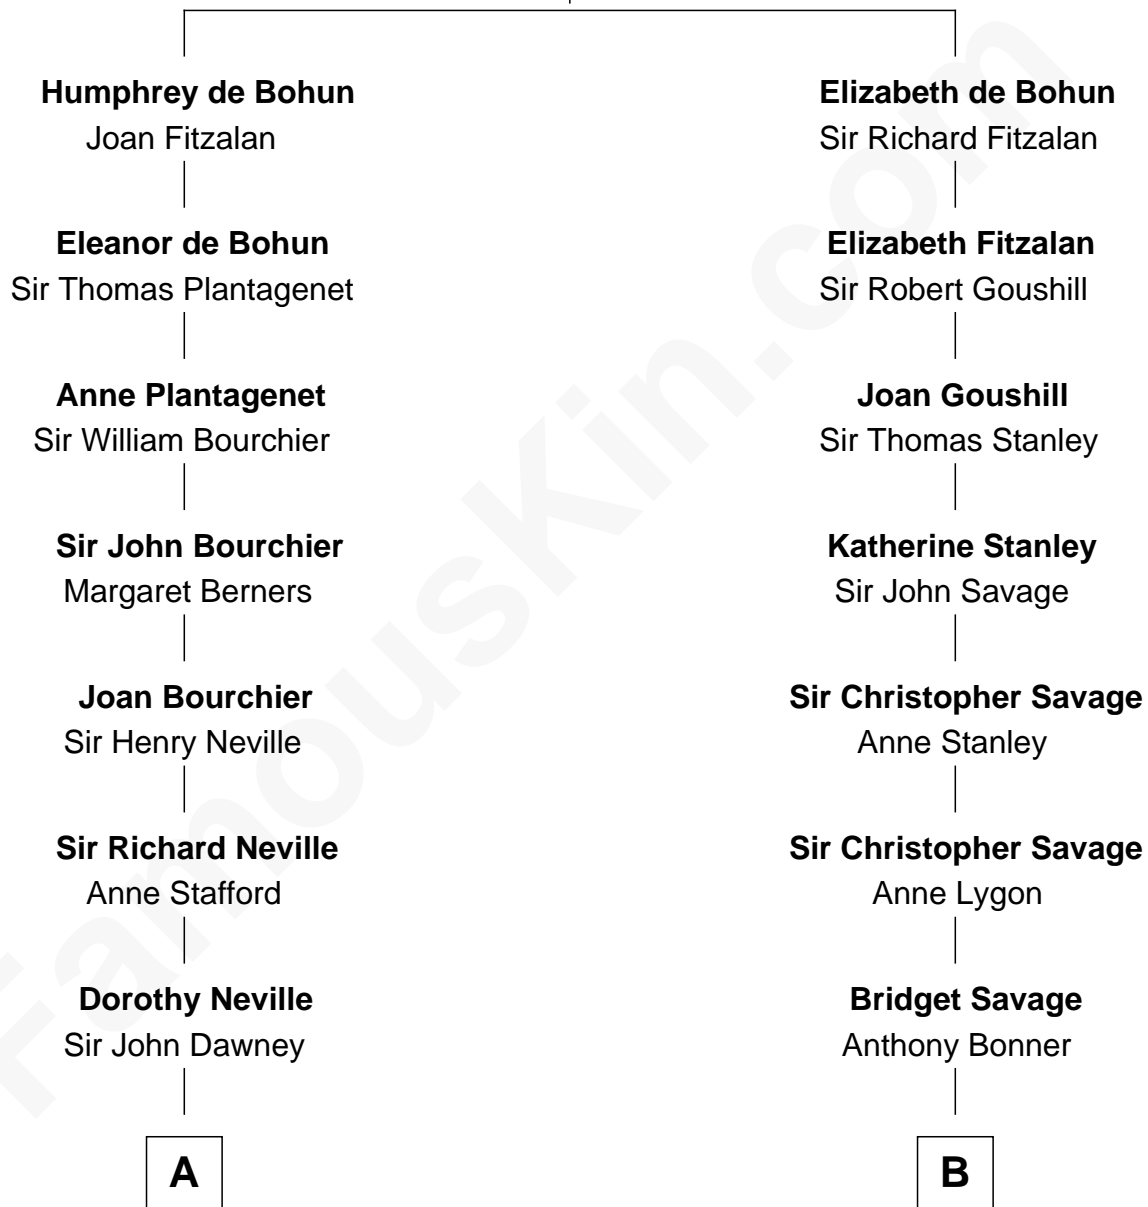

FamousKin.com Relationship Chart of

Jimmy Carter

39th U.S. President

18th cousin 2 times removed of

Thomas Pynchon

American Novelist

Sir William de Bohun
Elizabeth de Badlesmere

C

James E. Pratt
Sophronia C. Cowan

Nina Pratt
William Archibald Carter

Earl Carter
Lillian Gordy

Jimmy Carter
39th U.S. President

D

Thomas Ruggles Pynchon
Catherine Frances Bennett

Thomas Pynchon
Novelist

FamousKin.com