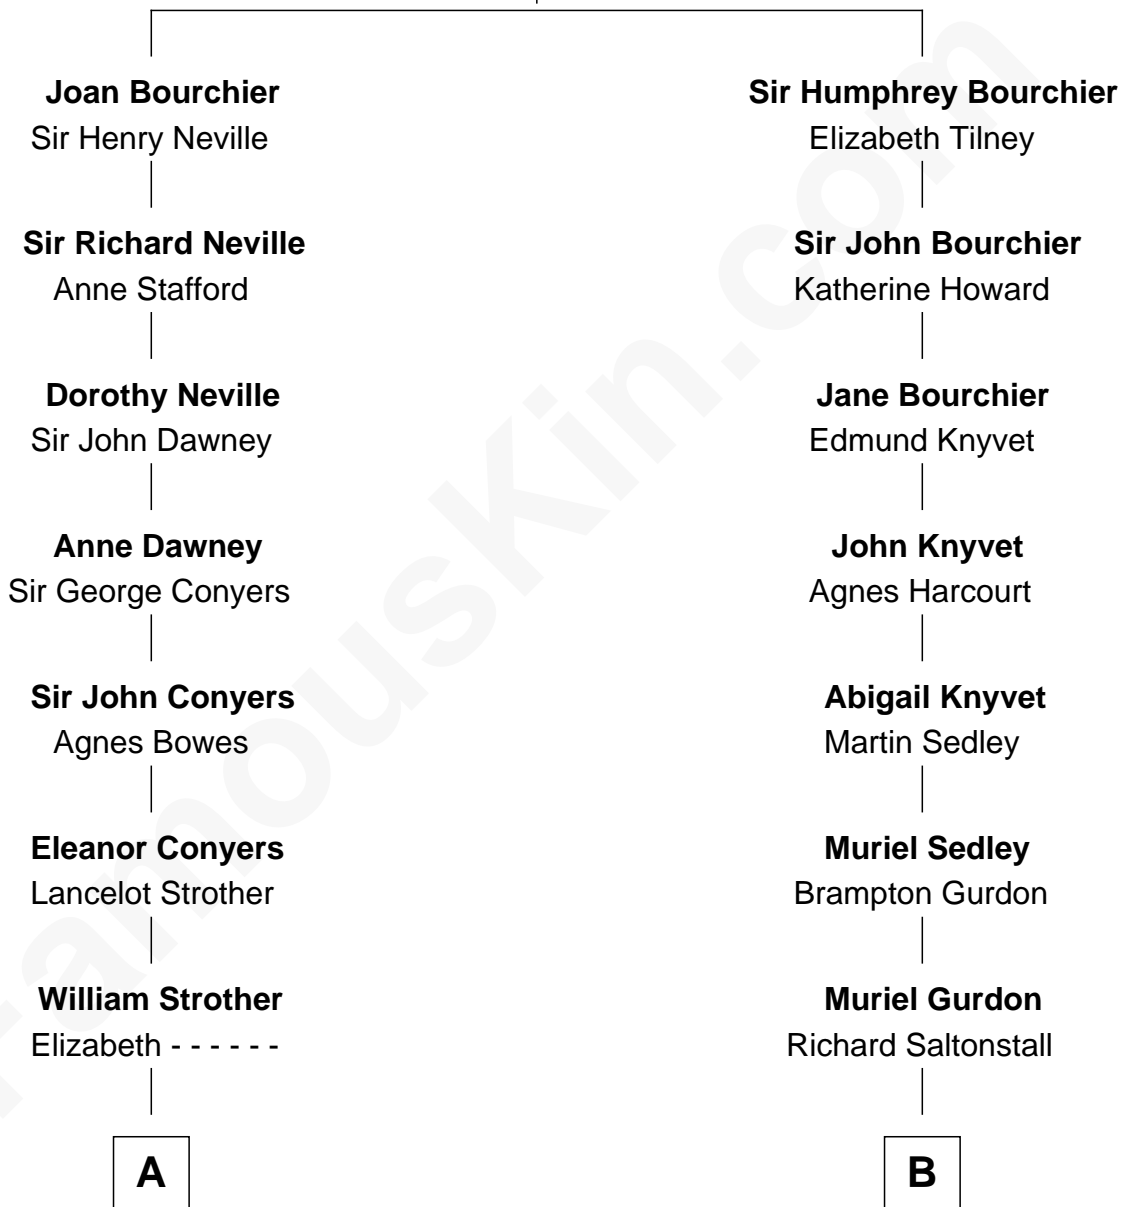

# FamousKin.com Relationship Chart of

**Jimmy Carter**

*39th U.S. President*

16th cousin 3 times removed of

**Paget Brewster**

*TV Actress*

**Sir John Bouchier**

Margaret Berners

**C**

**Joan Ryerson**

George Washington Wales Brewster

**Galen Brewster**

Hathaway Tew

**Paget Brewster**

*TV Actress*

FamousKin.com