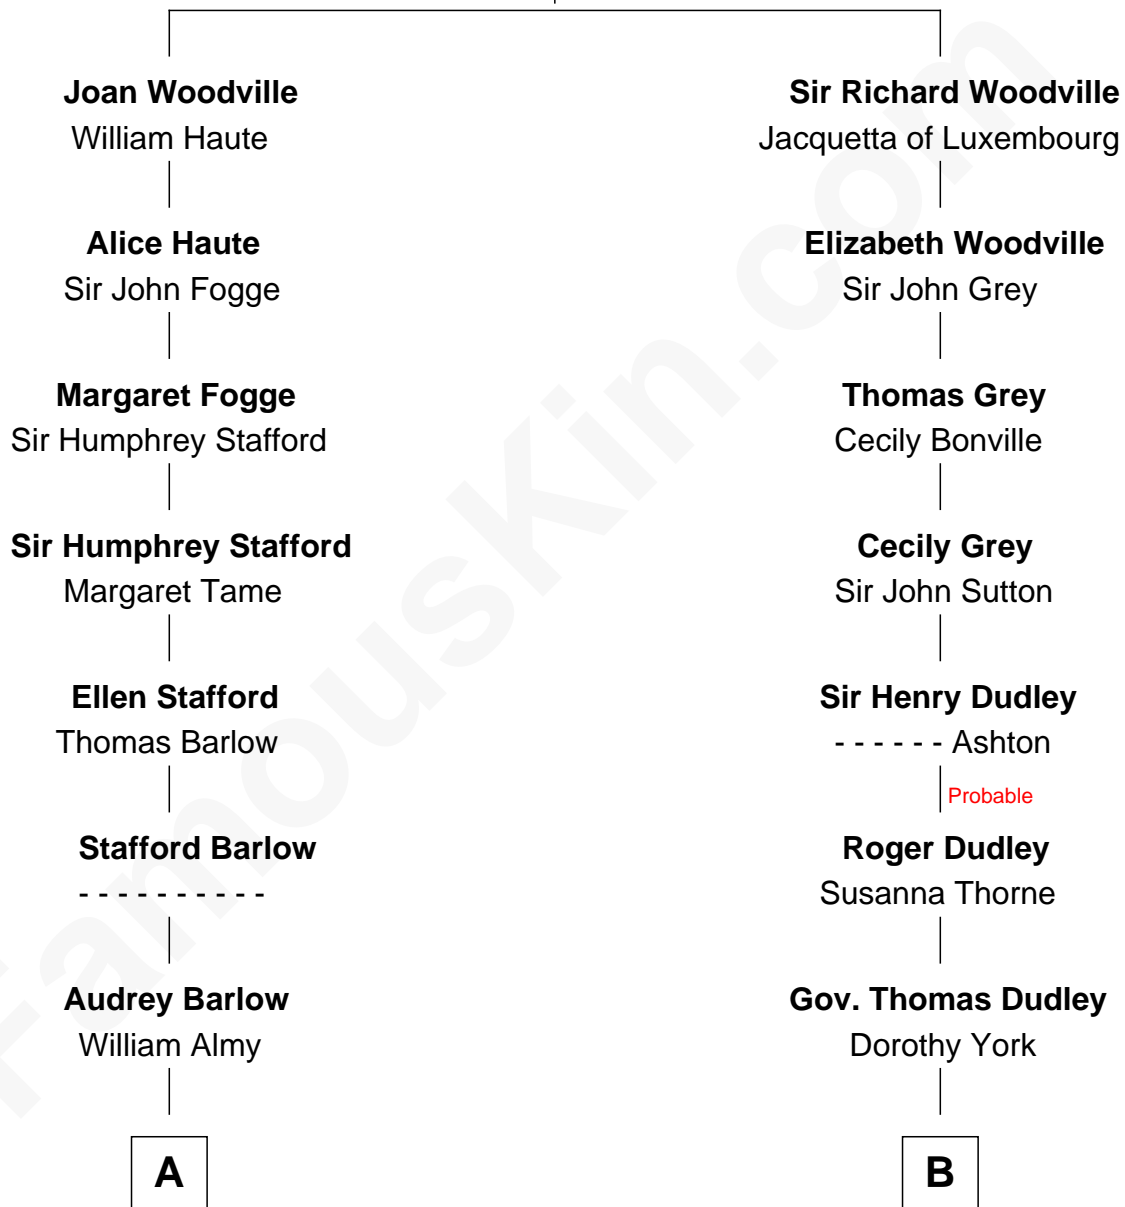

# FamousKin.com Relationship Chart of

**Jimmy Carter**

*39th U.S. President*

16th cousin 3 times removed of

**Paget Brewster**

*TV Actress*

**Richard Woodville**

Joan Bedlisgate

**C**

**Joan Ryerson**

George Washington Wales Brewster

**Galen Brewster**

Hathaway Tew

**Paget Brewster**

*TV Actress*

FamousKin.com