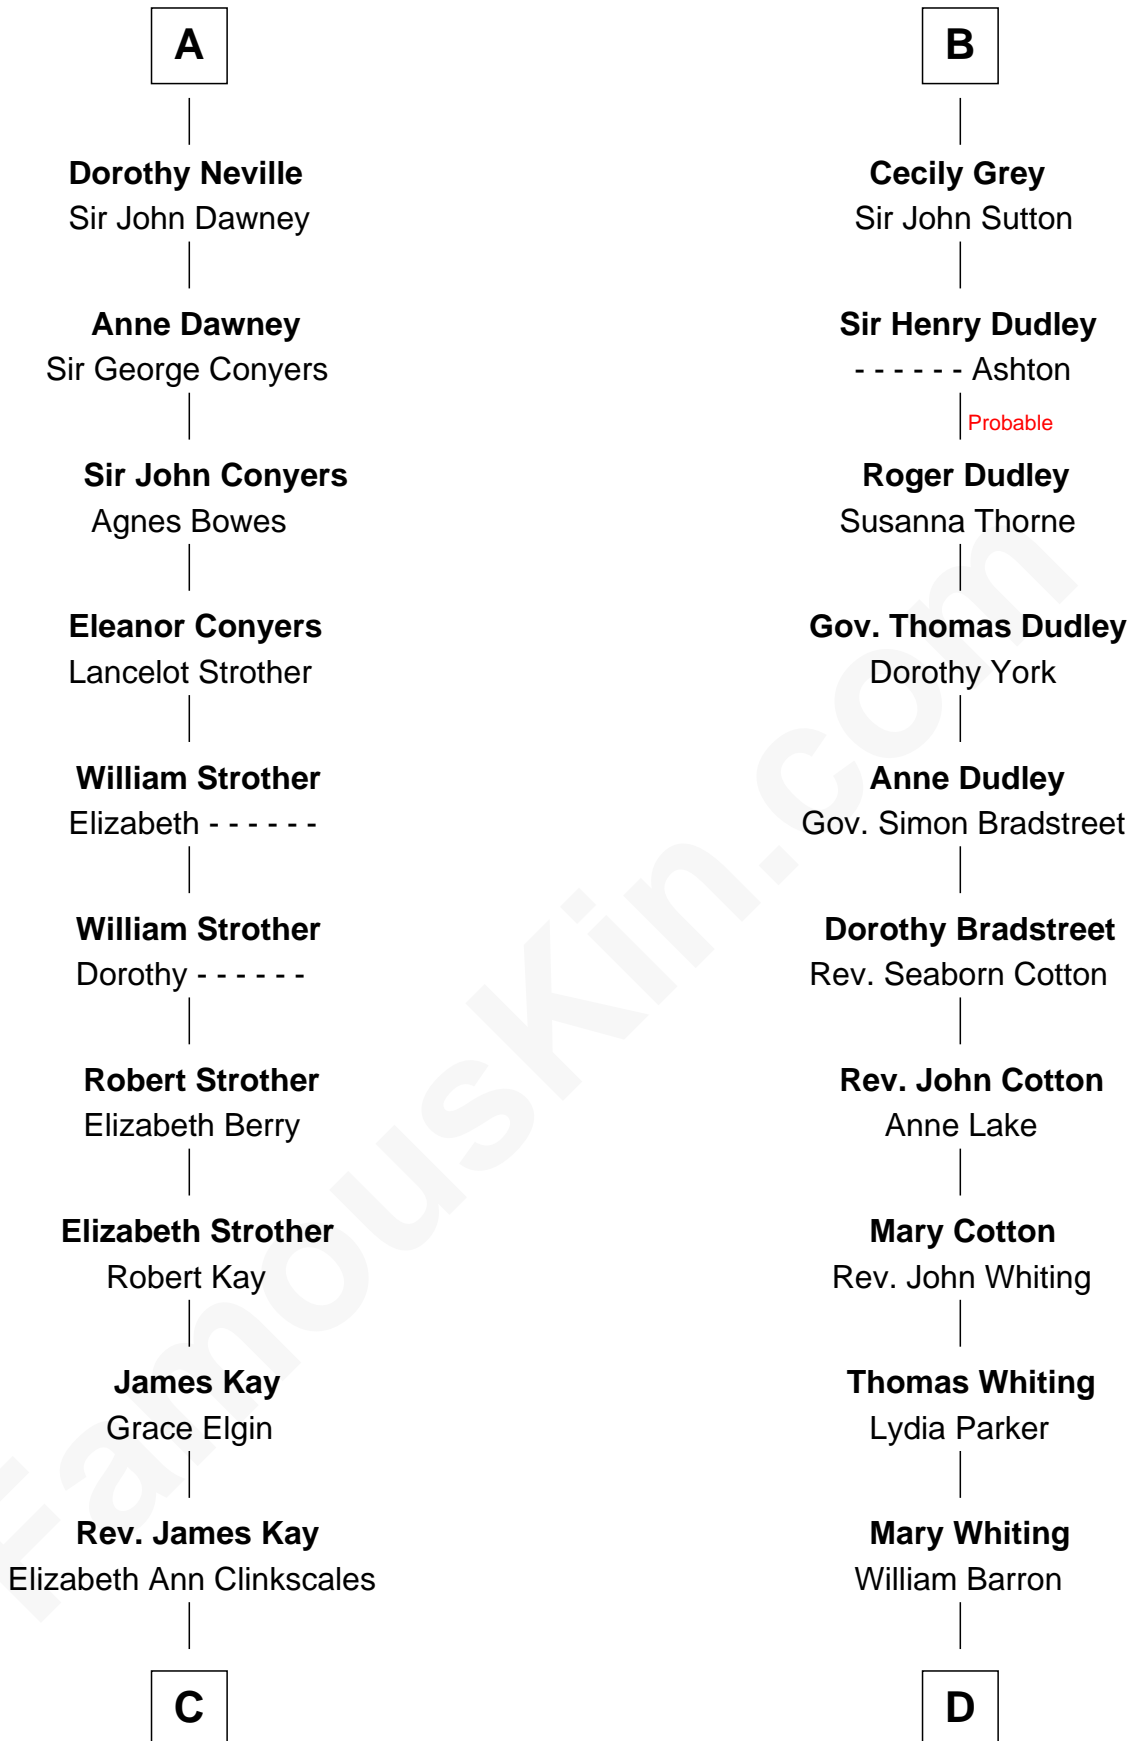

FamousKin.com Relationship Chart of

Jimmy Carter

39th U.S. President

20th cousin 1 time removed of

James Sherman

27th U.S. Vice-President

Bartholomew de Badlesmere

Margaret de Clare

Elizabeth de Badlesmere

Sir William de Bohun

Humphrey de Bohun

Joan Fitzalan

Eleanor de Bohun

Sir Thomas Plantagenet

Anne Plantagenet

Sir William Bouchier

Elizabeth Harington

William Bonville

Katherine Neville

Cecily Bonville

Thomas Grey

B

C

Mary Kay
John Pratt

James E. Pratt
Sophronia C. Cowan

Nina Pratt
William Archibald Carter

Earl Carter
Lillian Gordy

Jimmy Carter
39th U.S. President

D

Mary Augusta Barron
Stalham Williams

Frances Lucretia Williams
Richard Winslow Sherman