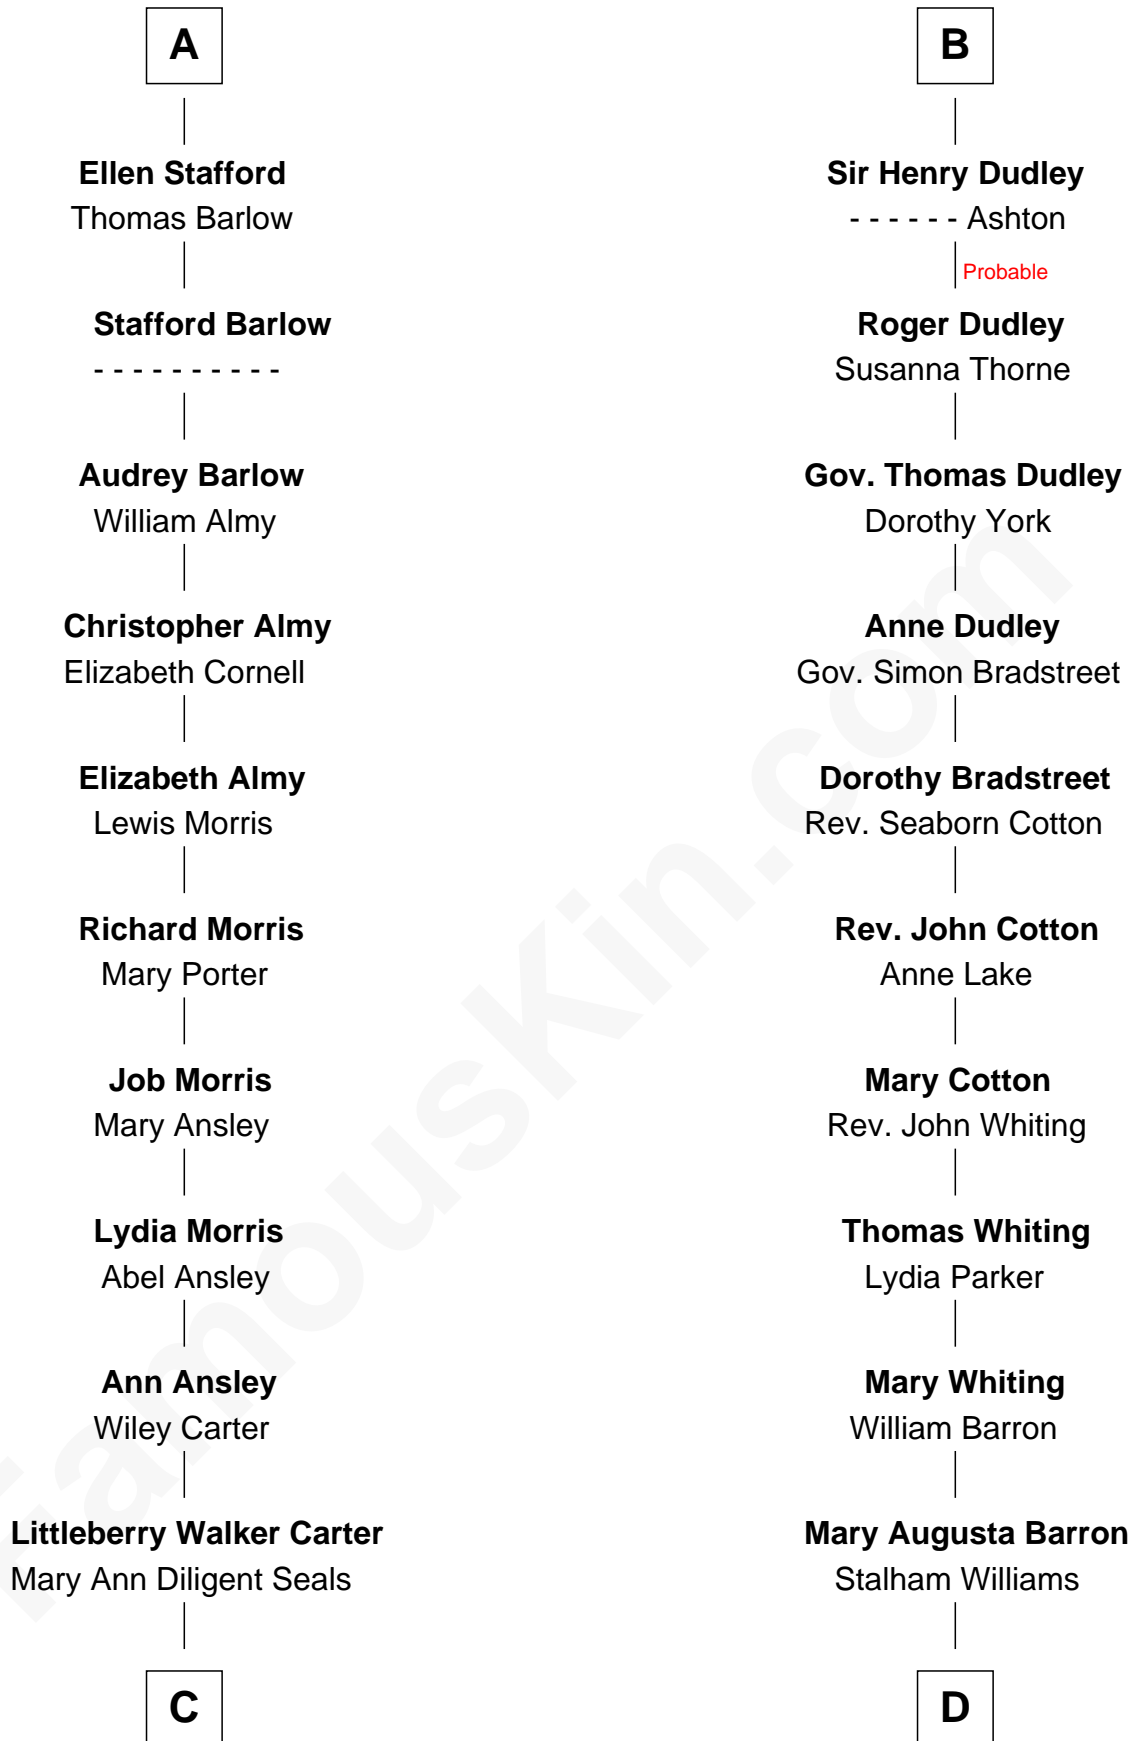

FamousKin.com Relationship Chart of

Jimmy Carter

39th U.S. President

19th cousin of

James Sherman

27th U.S. Vice-President

Ralph de Stafford

*with wife
Katherine de Hastang*

Beatrice de Stafford

Thomas de Ros

Margaret de Ros

Sir Reynold Grey

Margaret Grey

Sir William Bonville

William Bonville

Elizabeth Harington

William Bonville

Katherine Neville

Cecily Bonville

Thomas Grey

Cecily Grey

Sir John Sutton

B

C

William Archibald Carter

Nina Pratt

Earl Carter

Lillian Gordy

Jimmy Carter

39th U.S. President

D

Frances Lucretia Williams