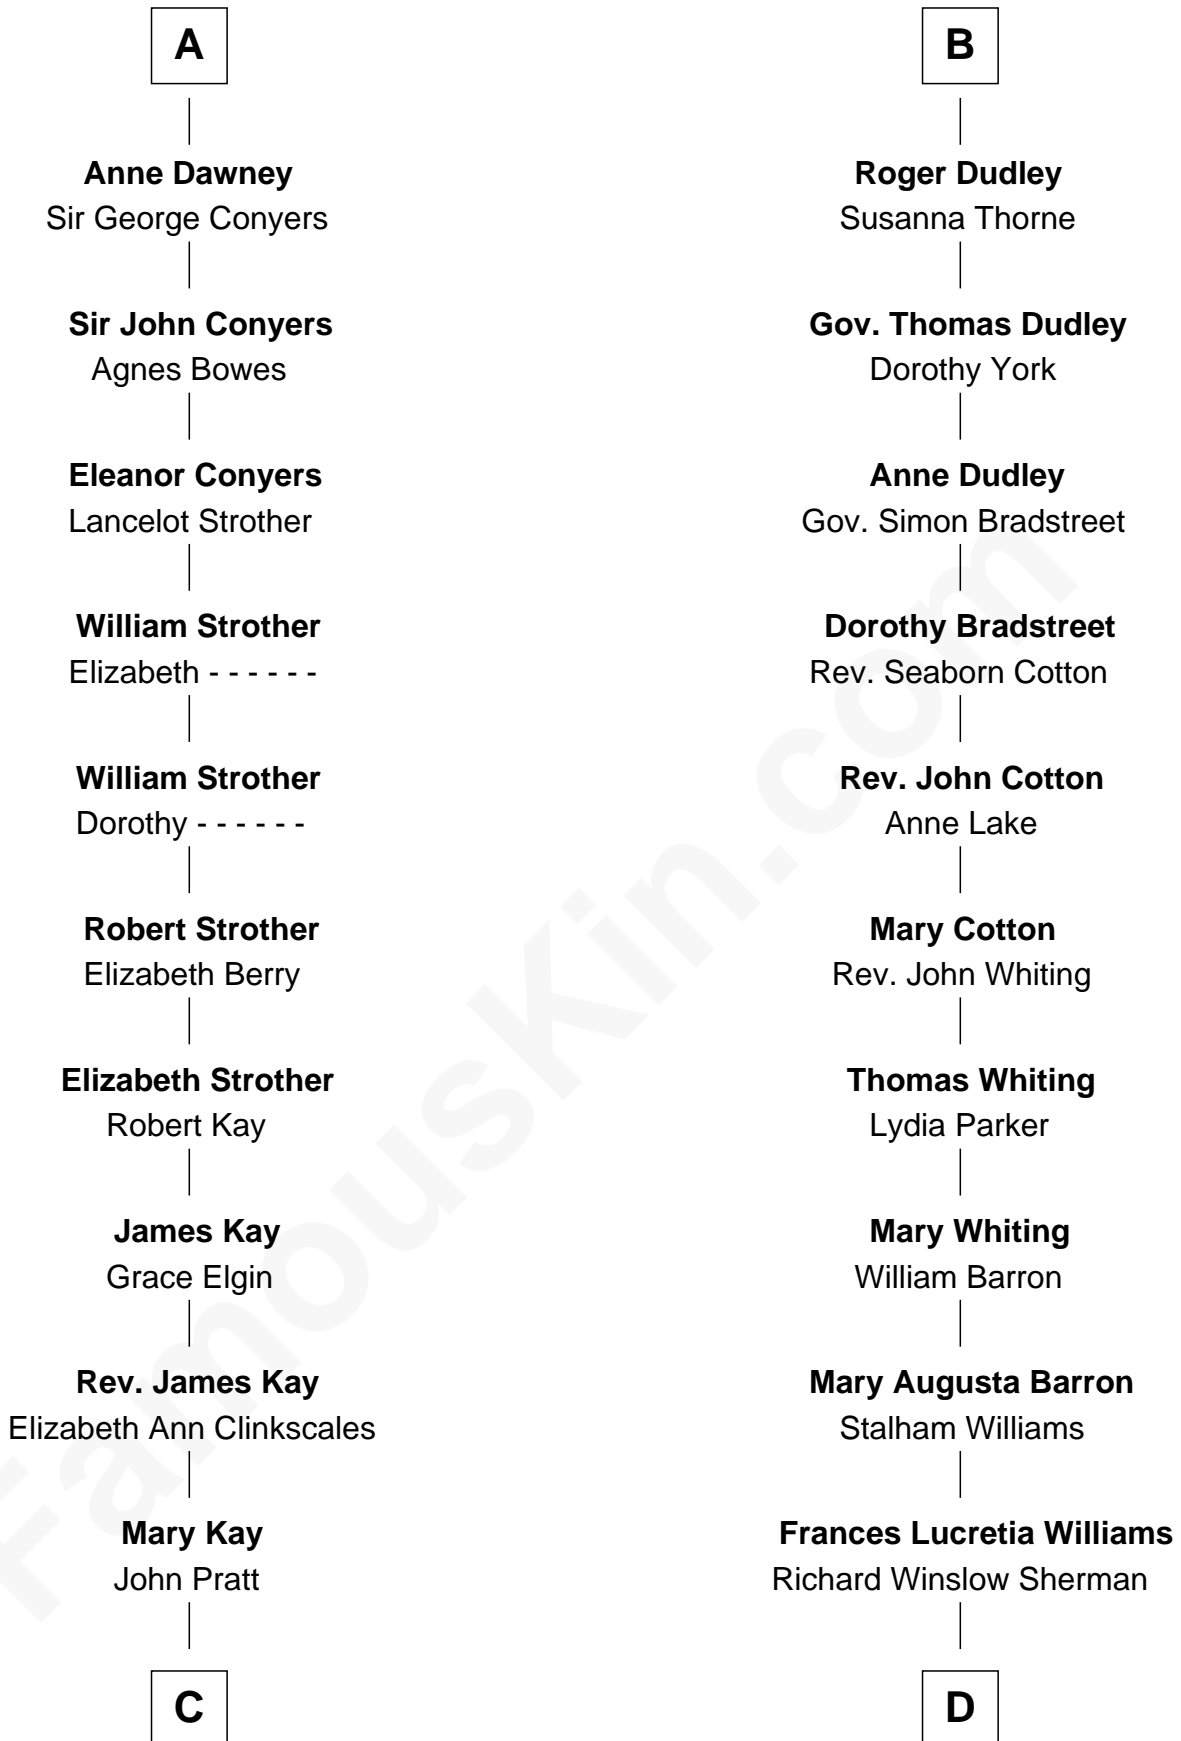

# FamousKin.com Relationship Chart of

**Jimmy Carter**

*39th U.S. President*

18th cousin 2 times removed of

**James Sherman**

*27th U.S. Vice-President*

**Richard Fitzalan**  
Eleanor Plantagenet

**C**

**James E. Pratt**  
Sophronia C. Cowan

**Nina Pratt**  
William Archibald Carter

**Earl Carter**  
Lillian Gordy

**Jimmy Carter**  
*39th U.S. President*

**D**

**Mary Frances Sherman**  
Richard Updike Sherman

**James Sherman**  
*27th U.S. Vice-President*

FamousKin.com