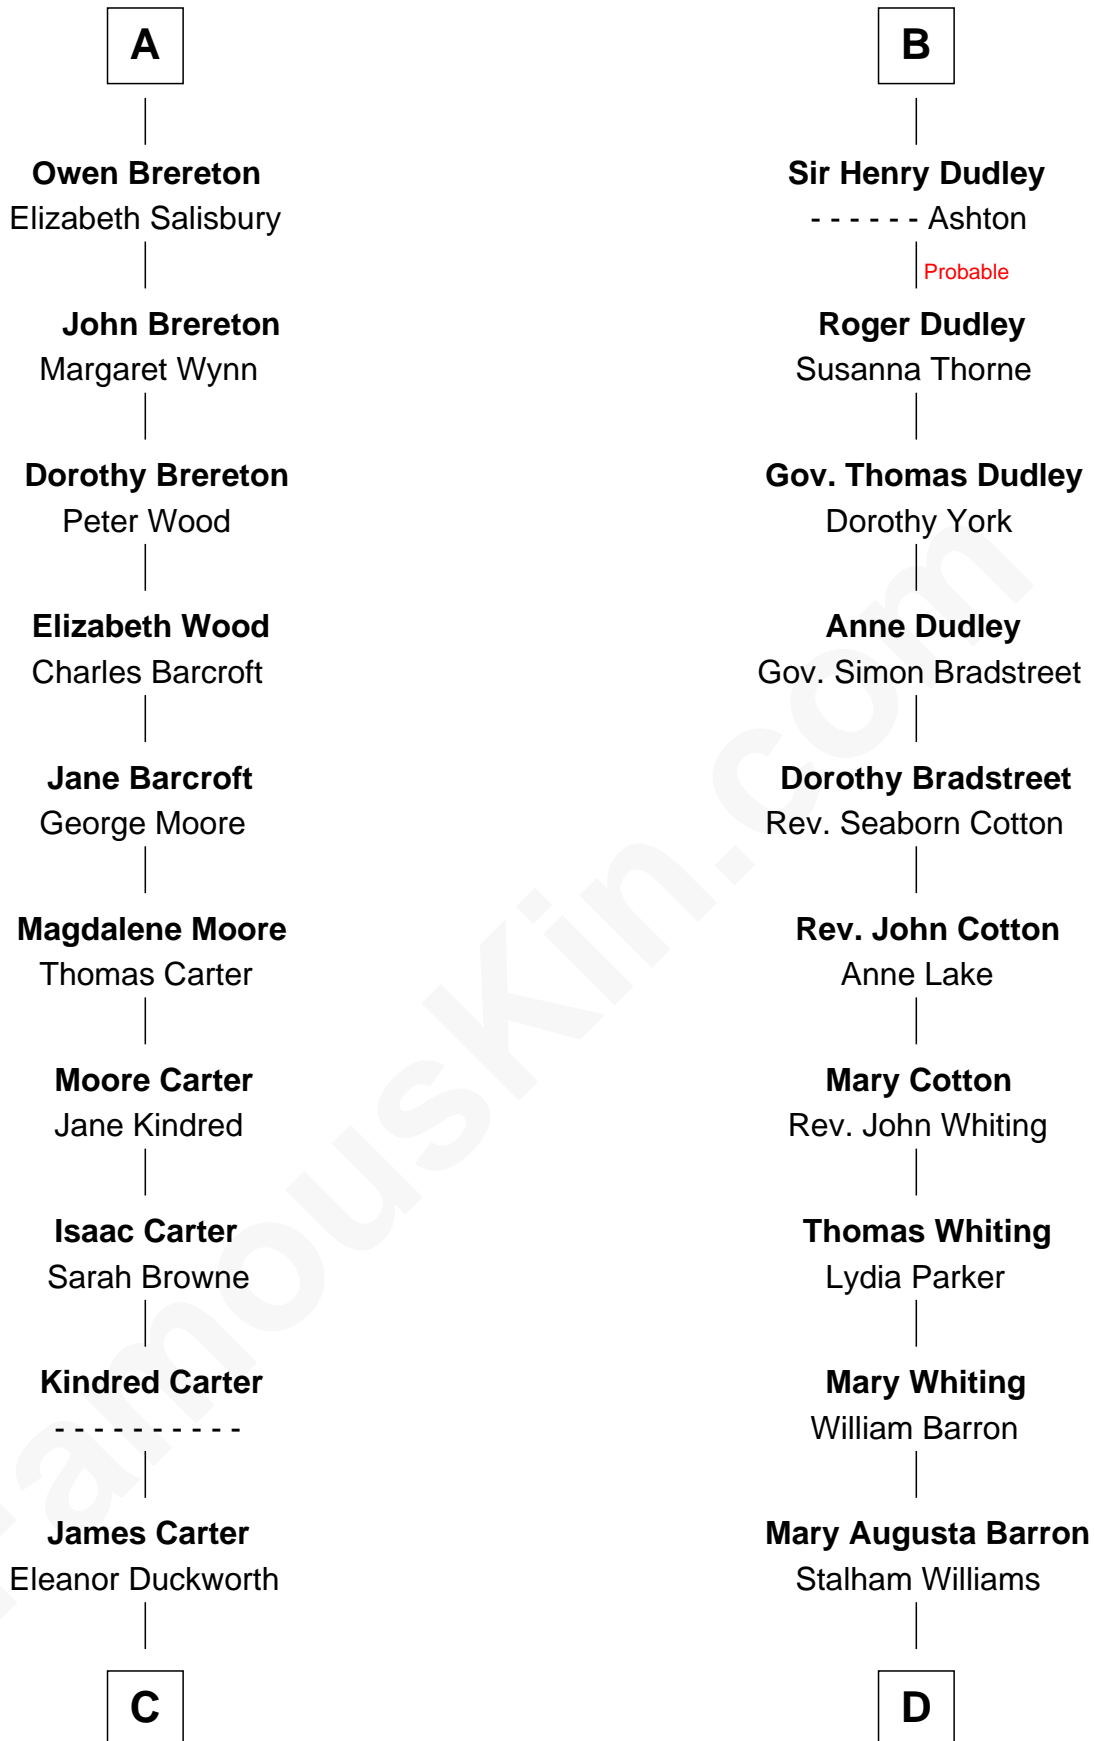

# FamousKin.com Relationship Chart of

**Jimmy Carter**

*39th U.S. President*

19th cousin 2 times removed of

**James Sherman**

*27th U.S. Vice-President*

**Sir Robert de Holland**

Maude la Zouche

**Maude de Holland**  
Sir Thomas de Swinnerton

**Sir Robert de Swinnerton**  
Elizabeth de Beke

**Maud de Swinnerton**  
Sir William Ipstones

**Alice Ipstones**  
Sir Randall Brereton

**Sir William Brereton**  
Catherine Wylde

**Edward Brereton**  
Elizabeth Roydon

**John Brereton**  
Margaret Fychan

**A**

**Thomas Holand**  
Joan Plantagenet

**Sir Thomas de Holand**  
Alice Fitzalan

**Eleanor Holand**  
Edward Cherleton

**Joyce Cherleton**  
Sir John Tiptoft

**Joyce Tiptoft**  
Sir Edmund Sutton

**Sir Edward Sutton**  
Cecily Willoughby

**Sir John Sutton**  
Cecily Grey

**B**

**C**

**Wiley Carter**  
Ann Ansley

**Littleberry Walker Carter**  
Mary Ann Diligent Seals