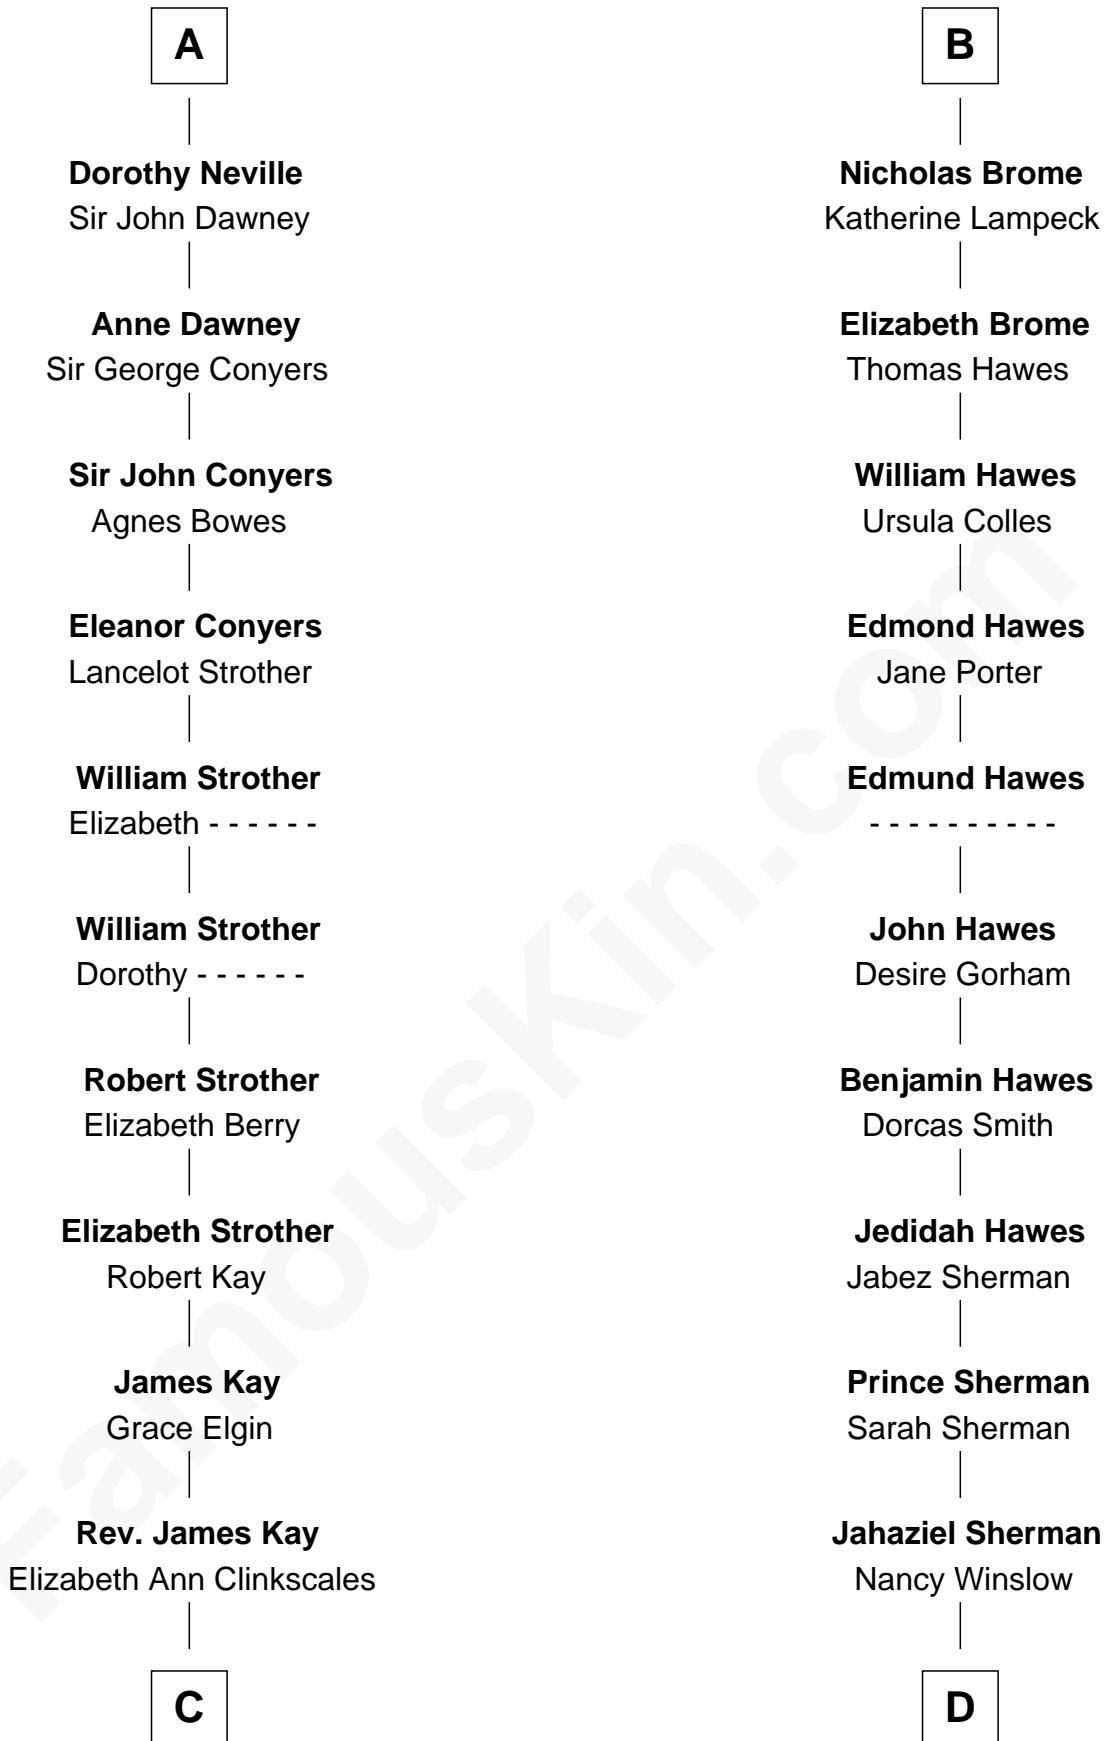

FamousKin.com Relationship Chart of

Jimmy Carter

39th U.S. President

19th cousin 2 times removed of

James Sherman

27th U.S. Vice-President

Sir James de Audley

Ela Longespee

Katherine Giffard

Sir Nicholas Audley

Joan Martin

Alice de Audley

Sir Hugh de Meynell

Isabel de Meynell

Sir Thomas de Shirley

Sir Hugh Shirley

Beatrice Brewes

Sir Ralph Shirley

Joan Basset

Beatrice Shirley

John Brome

B

C

Mary Kay
John Pratt

James E. Pratt
Sophronia C. Cowan

Nina Pratt
William Archibald Carter

Earl Carter
Lillian Gordy

Jimmy Carter
39th U.S. President

D

Richard Winslow Sherman
Frances Lucretia Williams

Mary Frances Sherman
Richard Updike Sherman